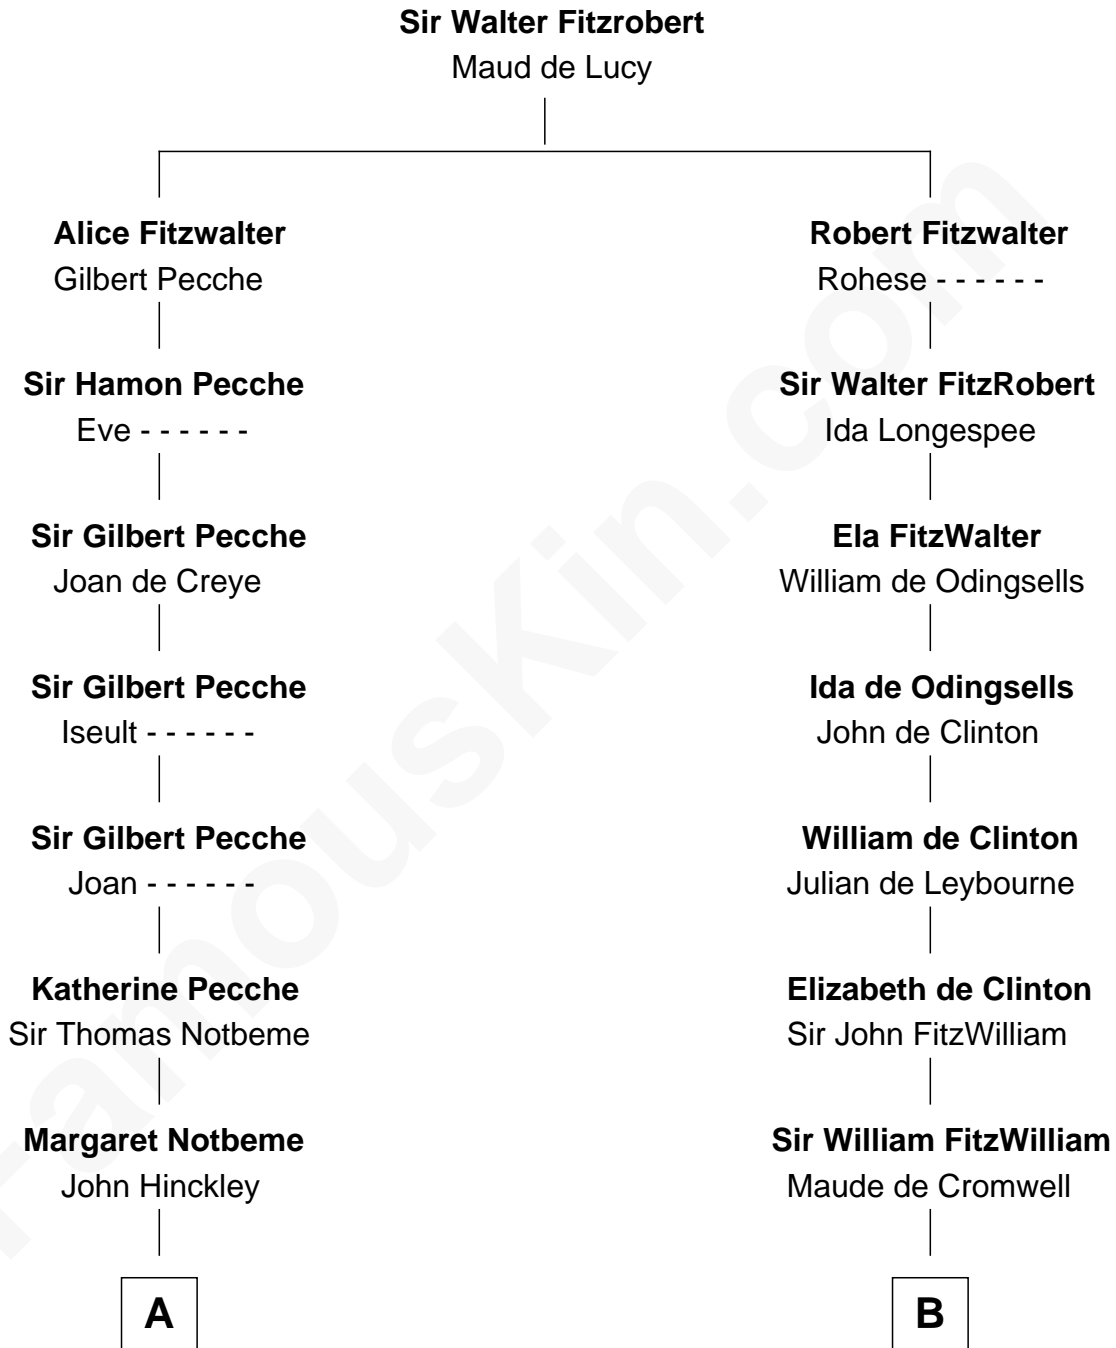

FamousKin.com

Relationship Chart of

Mary Lawrence

(c1625 - 1715) Planter passenger 1635

14th cousin 4 times removed of

Abigail (Smith) Adams

First Lady of President John Adams