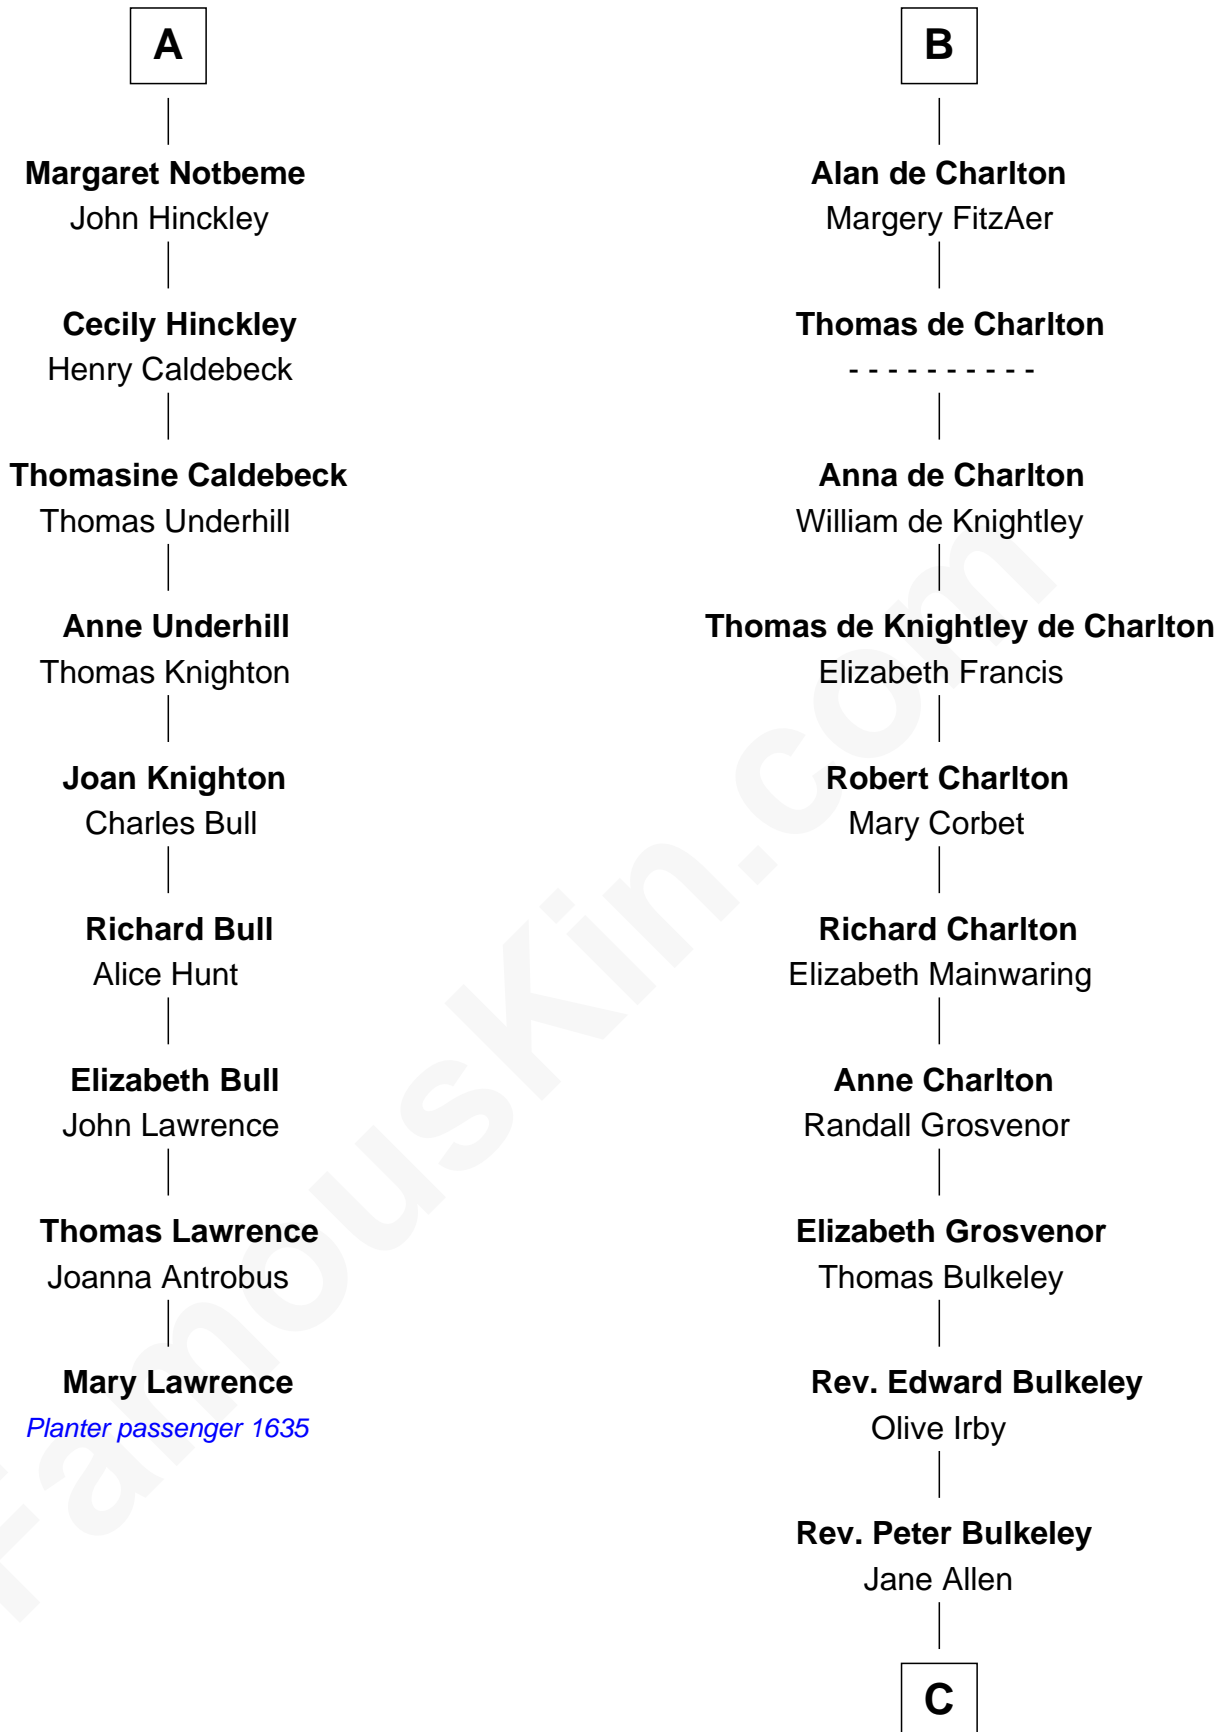

FamousKin.com

Relationship Chart of

Mary Lawrence

(c1625 - 1715) Planter passenger 1635

15th cousin 6 times removed of

John Hancock

Signer of the Declaration of Independence

C

Rev. Edward Bulkeley

Lucian - - - - -

Mary Bulkeley

Rev. Thomas Clarke

Elizabeth Clarke

John Hancock

Rev. John Hancock

Mary Hawke