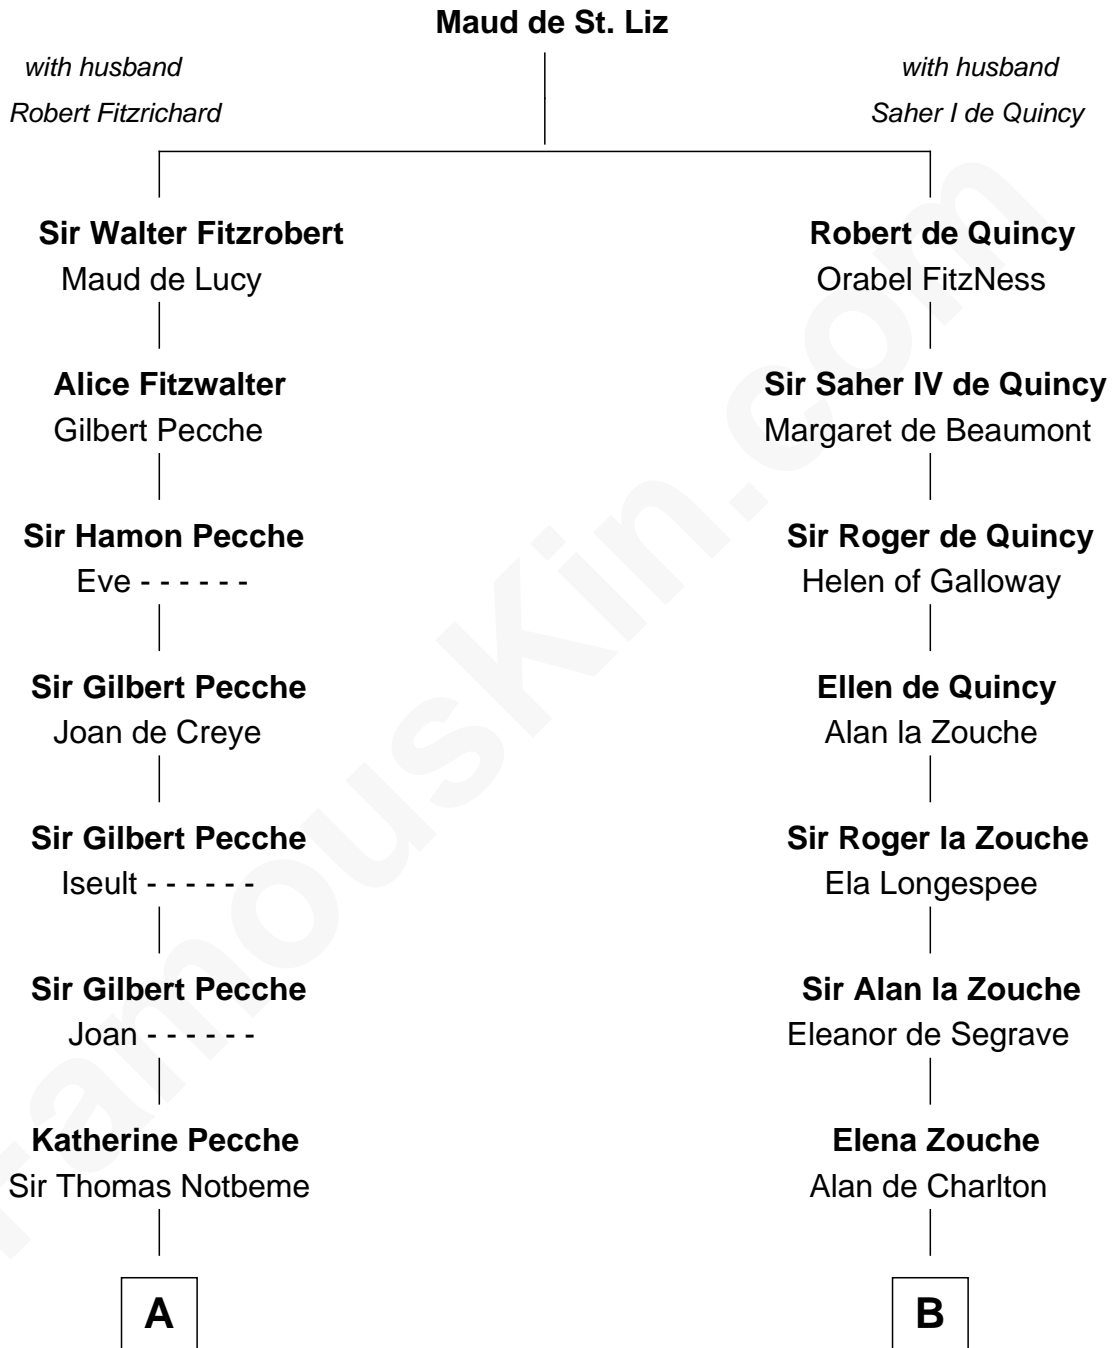

FamousKin.com

Relationship Chart of

Mary Lawrence

(c1625 - 1715) Planter passenger 1635

15th cousin 6 times removed of

John Hancock

Signer of the Declaration of Independence

C

Rev. Edward Bulkeley

Lucian - - - - -

Mary Bulkeley

Rev. Thomas Clarke

Elizabeth Clarke

John Hancock

Rev. John Hancock

Mary Hawke