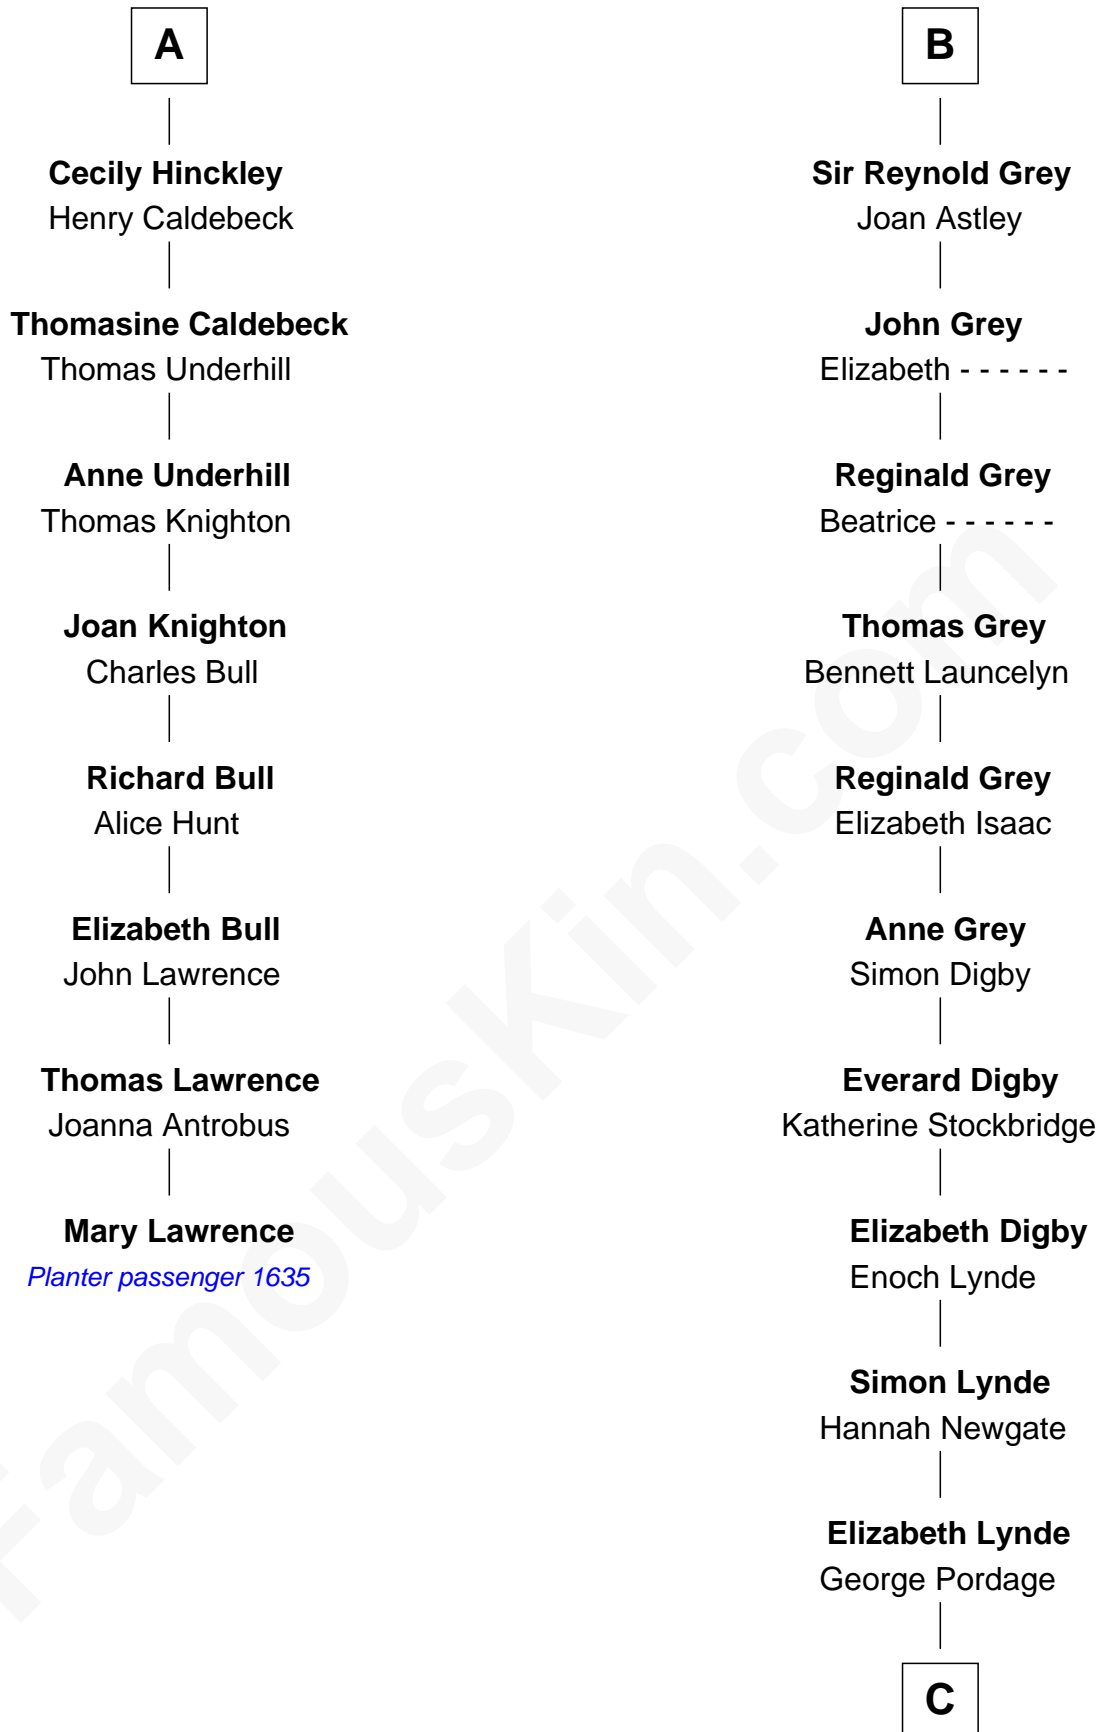

FamousKin.com

Relationship Chart of

Mary Lawrence

(c1625 - 1715) Planter passenger 1635

14th cousin 4 times removed of

James Bowdoin

2nd Governor of Massachusetts

C

Hannah Pordage

James Bowdoin

James Bowdoin

2nd Governor of Massachusetts

FamousKin.com