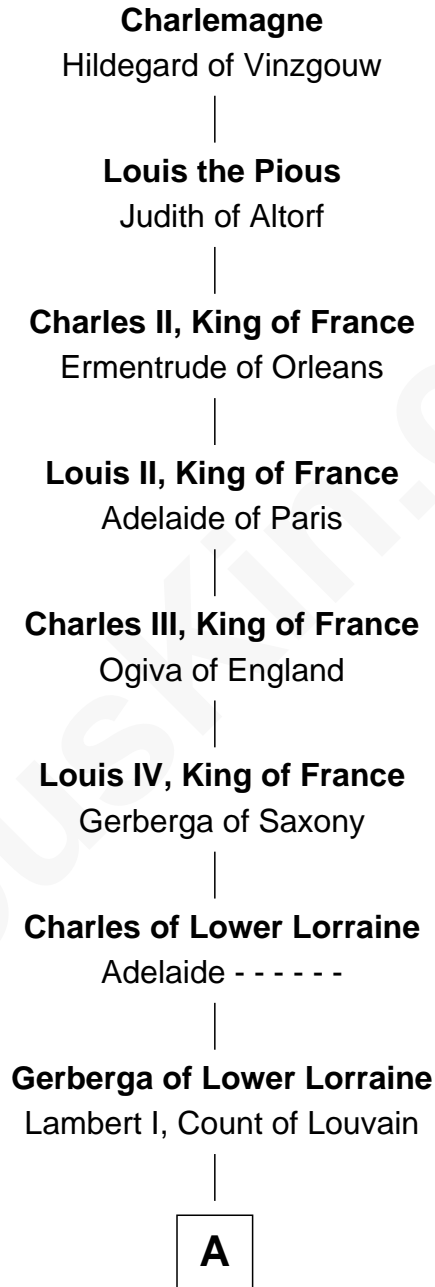

# FamousKin.com Relationship Chart of

**Mary Lawrence**

(c1625 - 1715) Planter passenger 1635

26th Great-granddaughter of

**Charlemagne**

*King of the Franks*

**A**

**Mathilde of Louvain**  
Eustace I of Boulogne

**Lambert II of Lens**  
Adelaide of Normandy

**Judith of Lens**  
Waltheof II of Northumbria

**Maud of Northumberland**  
Simon I de St. Liz

**Maud de St. Liz**  
Robert Fitzrichard

**Sir Walter Fitzrobert**  
Maud de Lucy

**Alice Fitzwalter**  
Gilbert Pecche

**Sir Hamon Pecche**  
Eve - - - - -

**Sir Gilbert Pecche**  
Joan de Creye

**Sir Gilbert Pecche**  
Iseult - - - - -

**B**

**B**

|  
**Sir Gilbert Pecche**

Joan - - - - -

|  
**Thomas Lawrence**

Joanna Antrobus

|  
**Mary Lawrence**

*Planter passenger 1635*