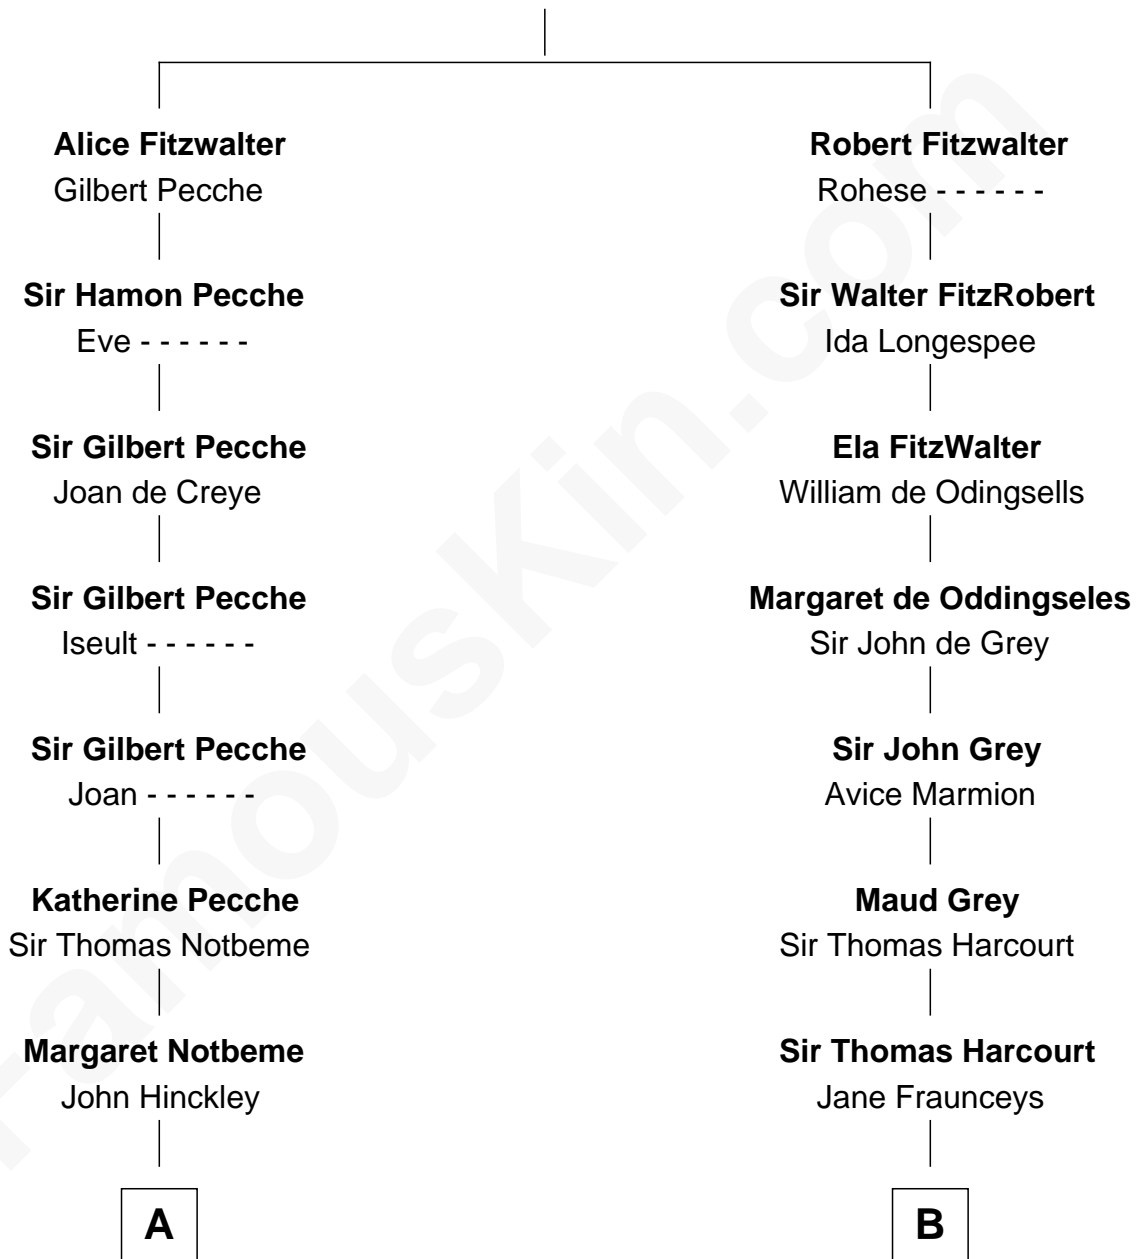

FamousKin.com

Relationship Chart of

Mary Lawrence

(c1625 - 1715) Planter passenger 1635

14th cousin 7 times removed of

John Brown

American Abolitionist

Sir Walter Fitzrobert

Maud de Lucy

C

Mercy Ruggles
Jonathan Humphrey

Oliver Humphrey
Sarah Garrett

Ruth Humphrey
Gideon Mills

Ruth Mills
Owen Brown

John Brown
American Abolitionist

FamousKin.com