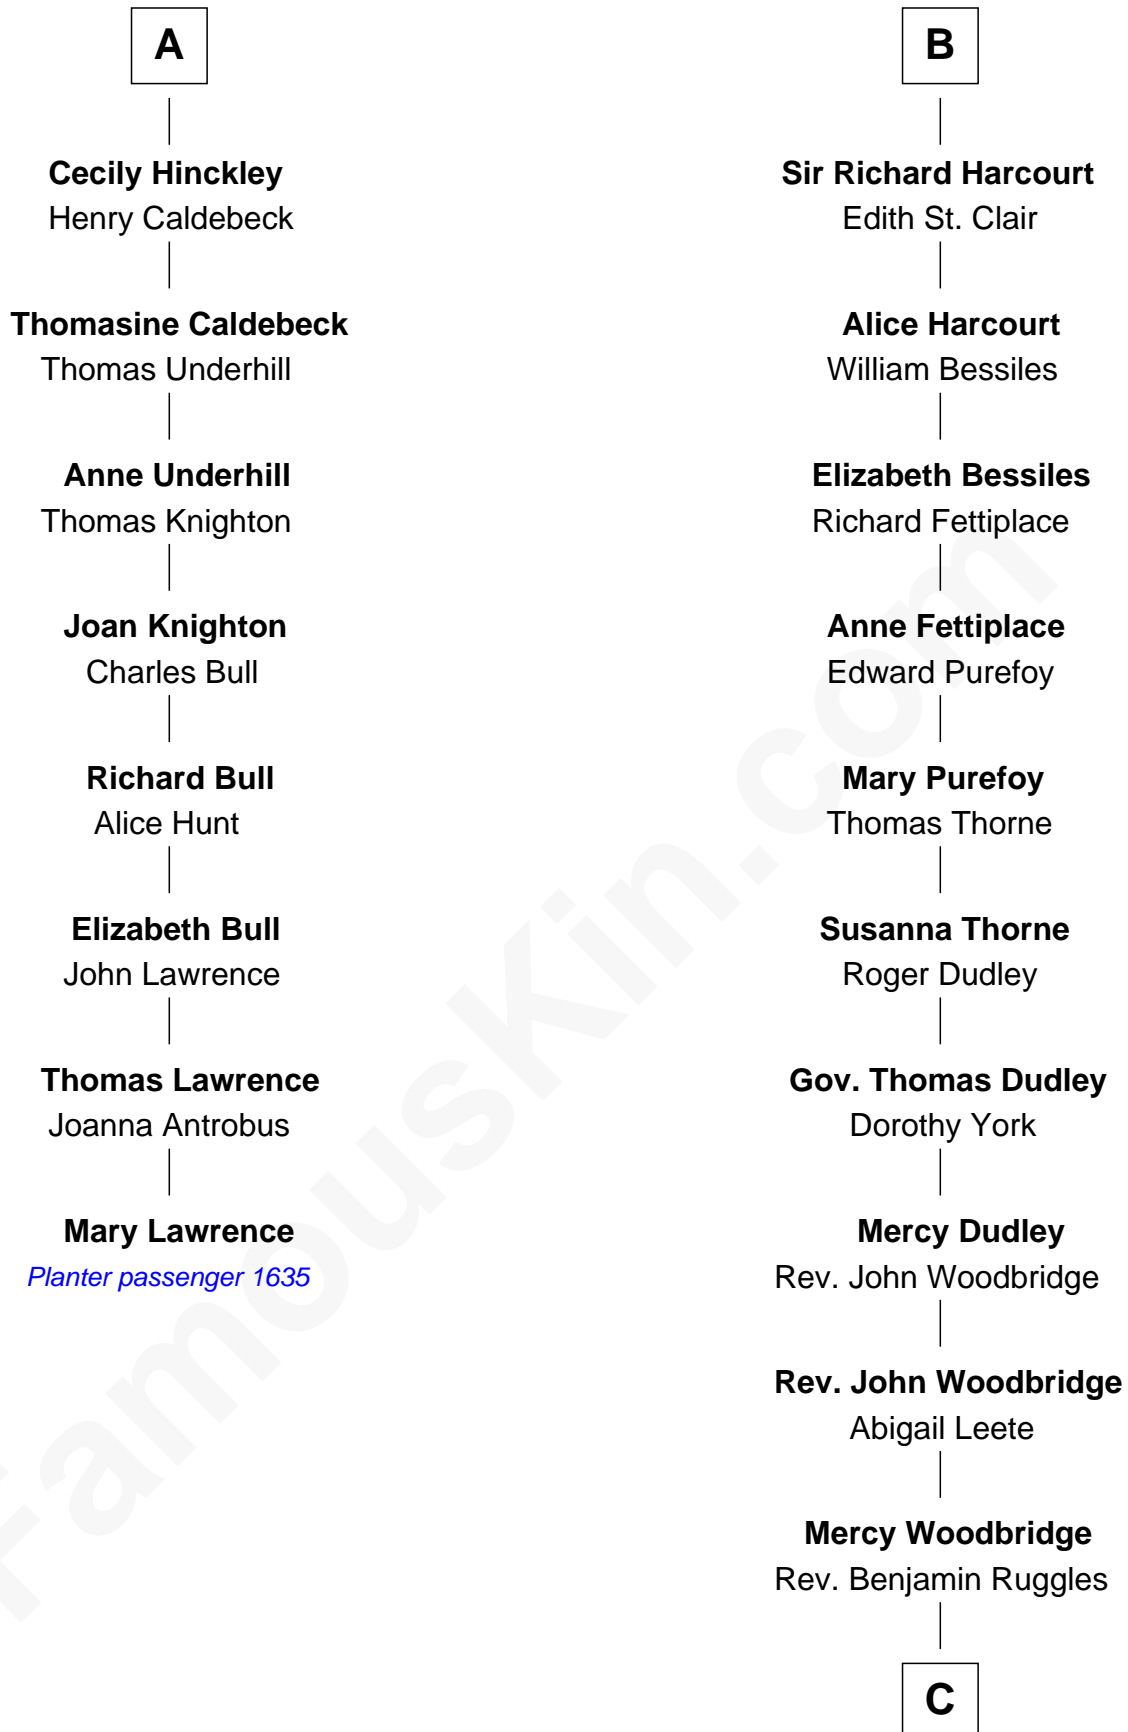

FamousKin.com

Relationship Chart of

Mary Lawrence

(c1625 - 1715) Planter passenger 1635

14th cousin 7 times removed of

John Brown

American Abolitionist

Sir Walter Fitzrobert

Maud de Lucy

C

Mercy Ruggles
Jonathan Humphrey

Oliver Humphrey
Sarah Garrett

Ruth Humphrey
Gideon Mills

Ruth Mills
Owen Brown

John Brown
American Abolitionist

FamousKin.com