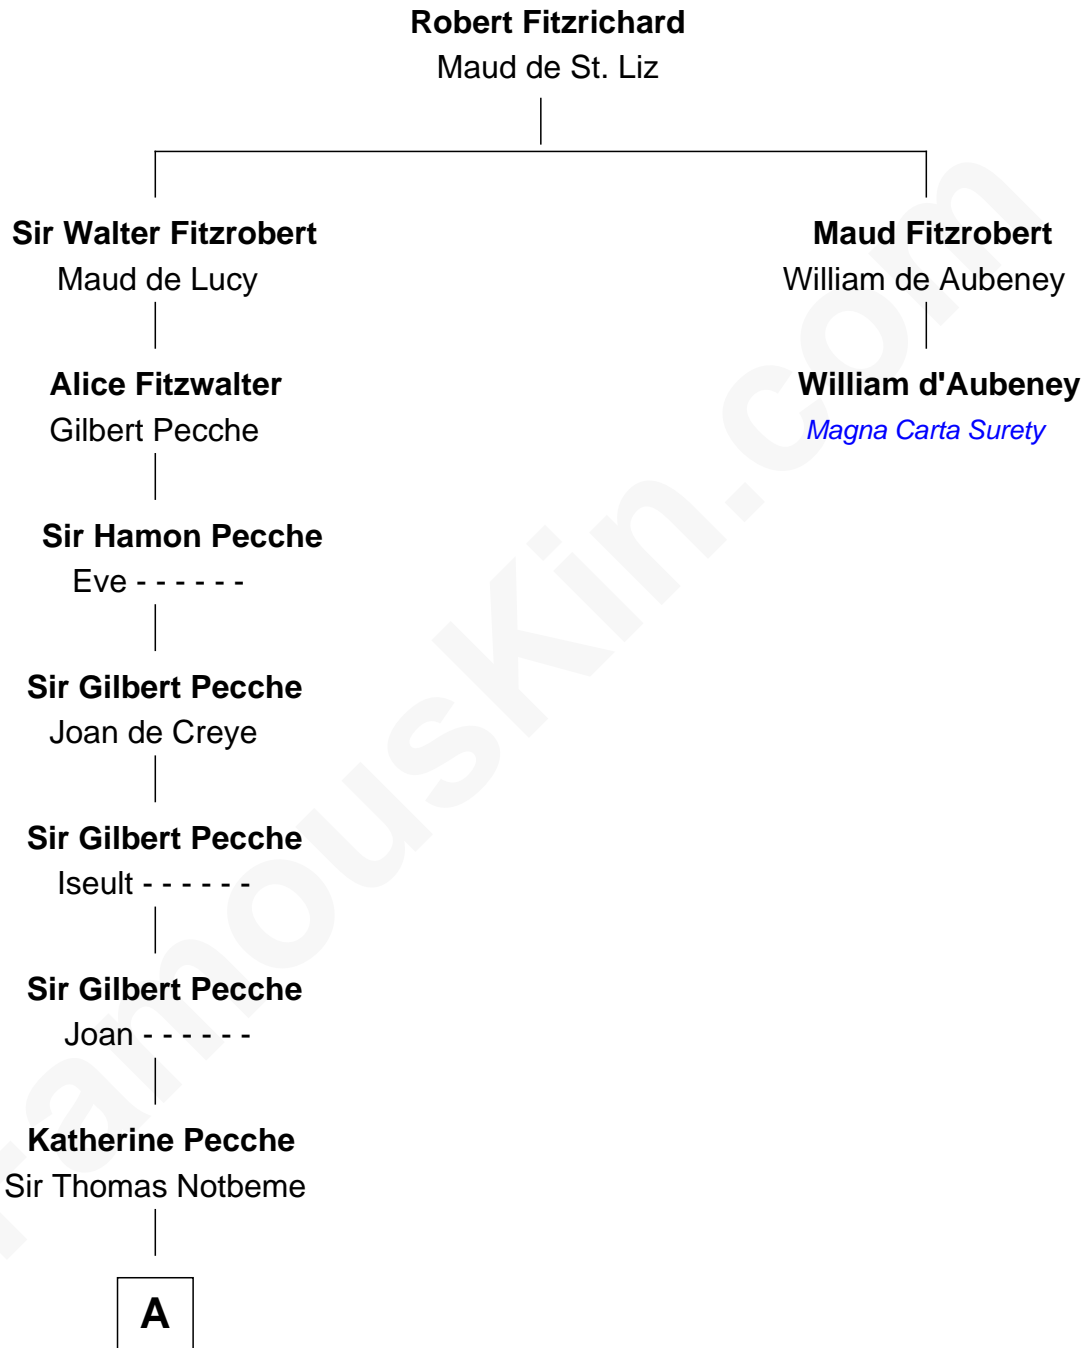

FamousKin.com Relationship Chart of

Mary Lawrence

(c1625 - 1715) Planter passenger 1635

1st cousin 14 times removed of

William d'Aubeny

Magna Carta Surety

A

—
Margaret Notbeme