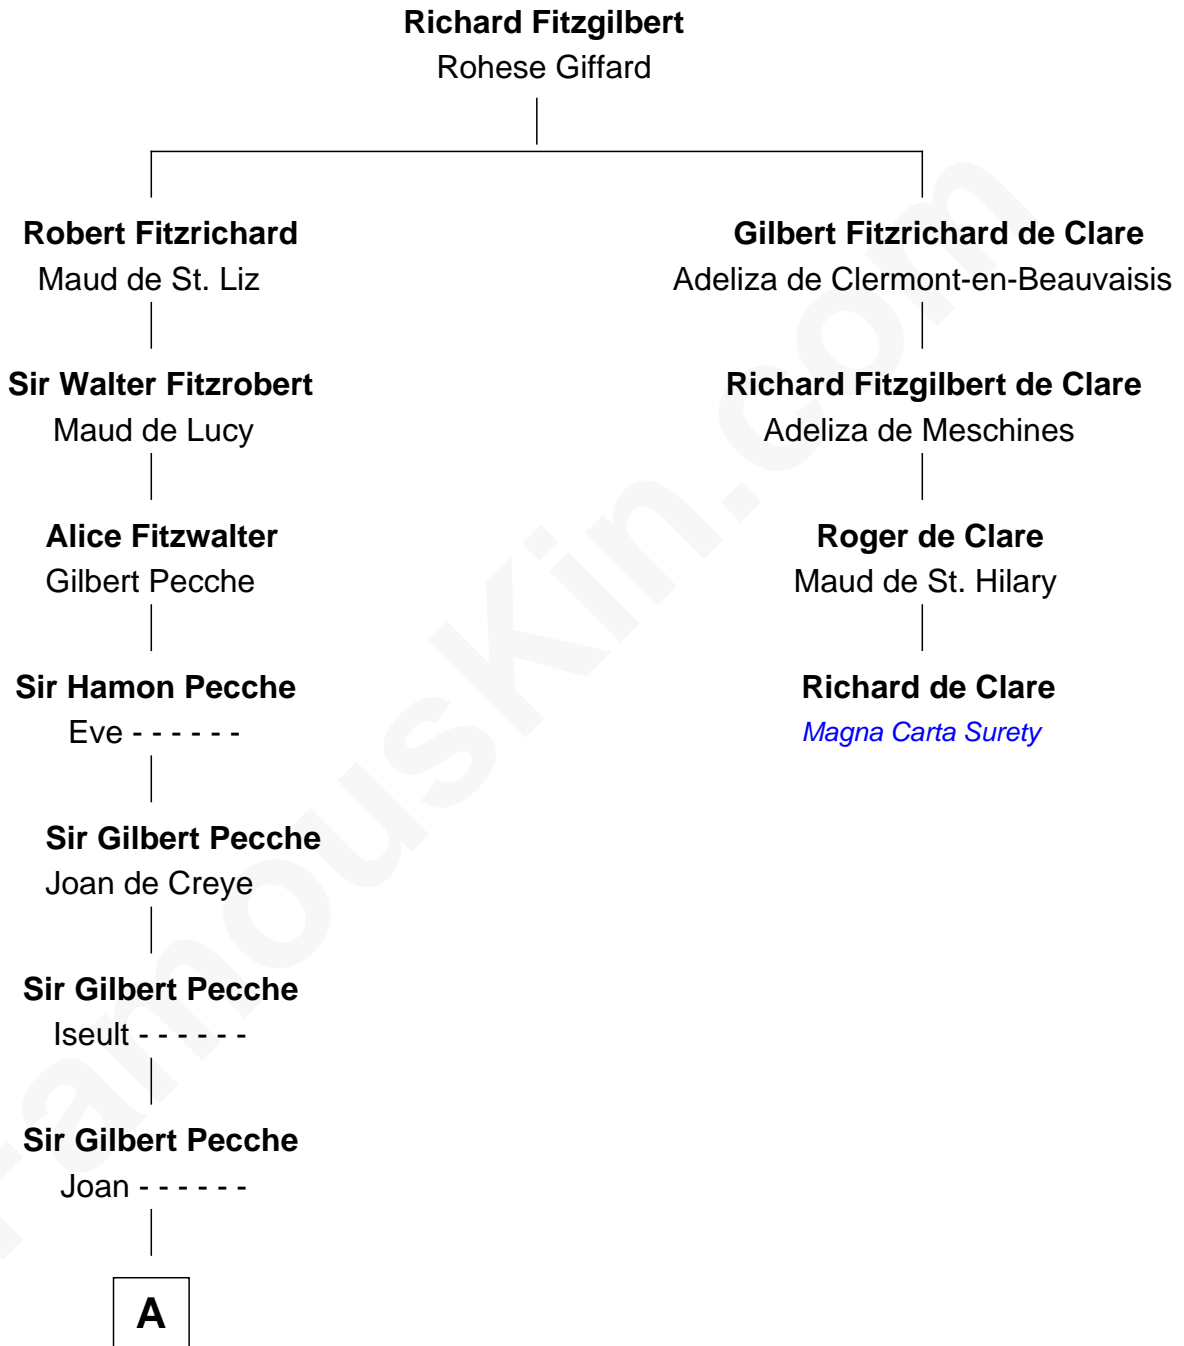

FamousKin.com Relationship Chart of

Mary Lawrence

(c1625 - 1715) Planter passenger 1635

3rd cousin 13 times removed of

Richard de Clare

Magna Carta Surety

A

—
Katherine Pecche
Sir Thomas Notbeme

—
Thomas Lawrence
Joanna Antrobus

—
Mary Lawrence
Planter passenger 1635