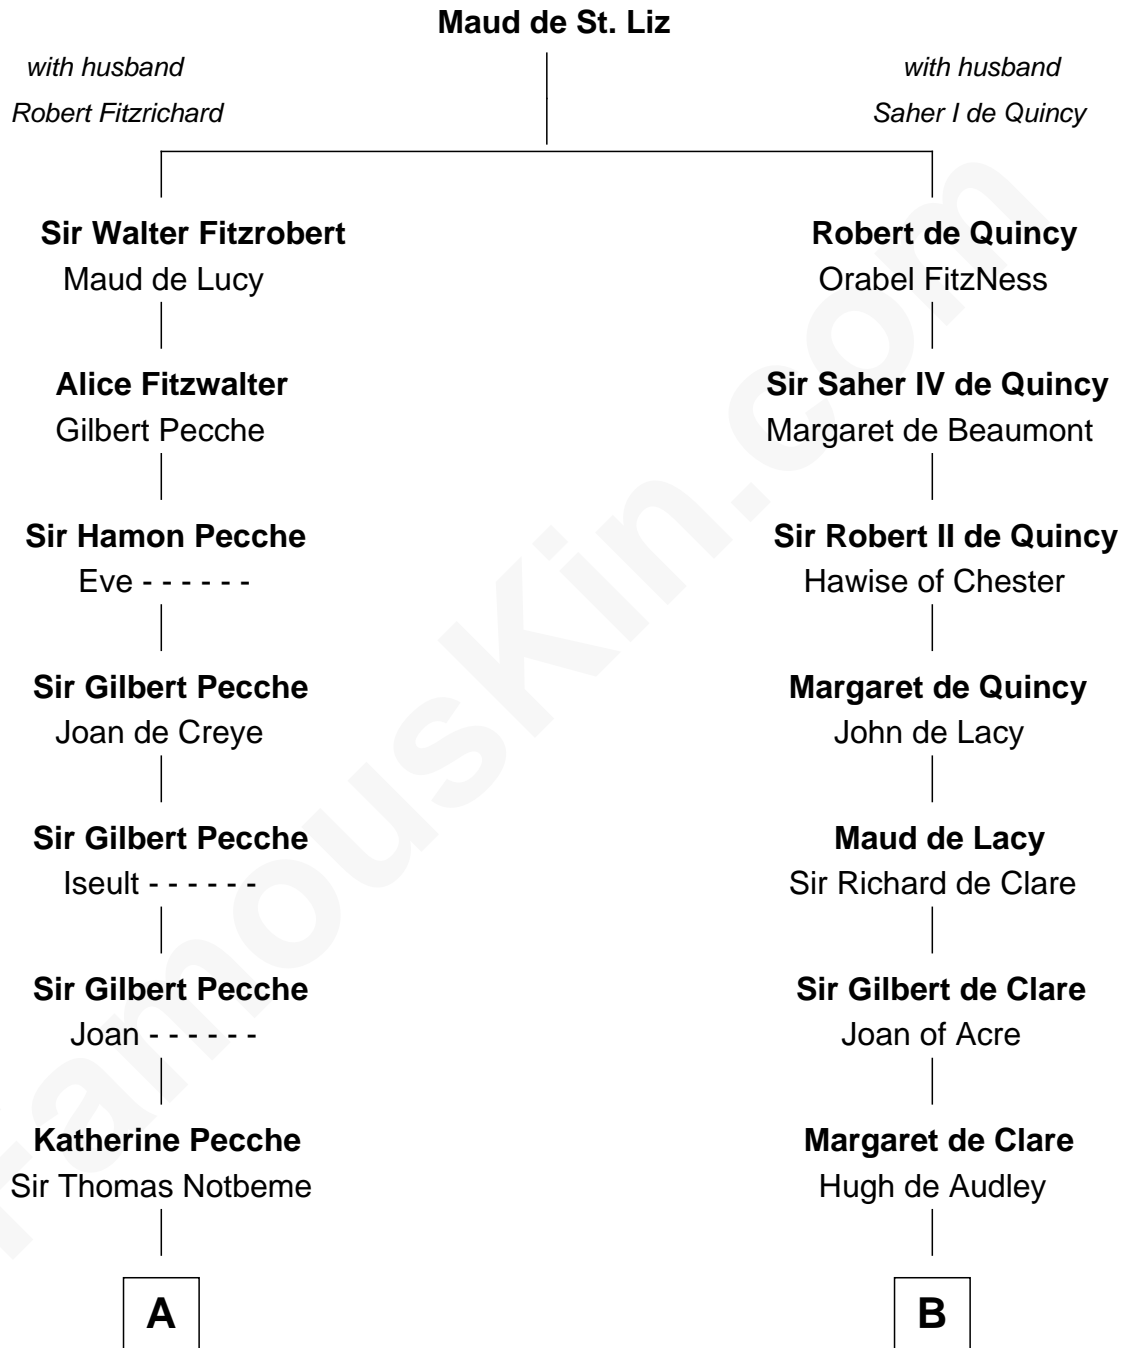

# FamousKin.com Relationship Chart of

**Mary Lawrence**

(c1625 - 1715) Planter passenger 1635

15th cousin 4 times removed of

**Jonathan Swift**

Author of *Gulliver's Travels*

**C**

**Elizabeth Dryden**  
Rev. Thomas Swift

**Jonathan Swift**  
Abigail Erick

**Jonathan Swift**  
*Author of Gulliver's Travels*

FamousKin.com