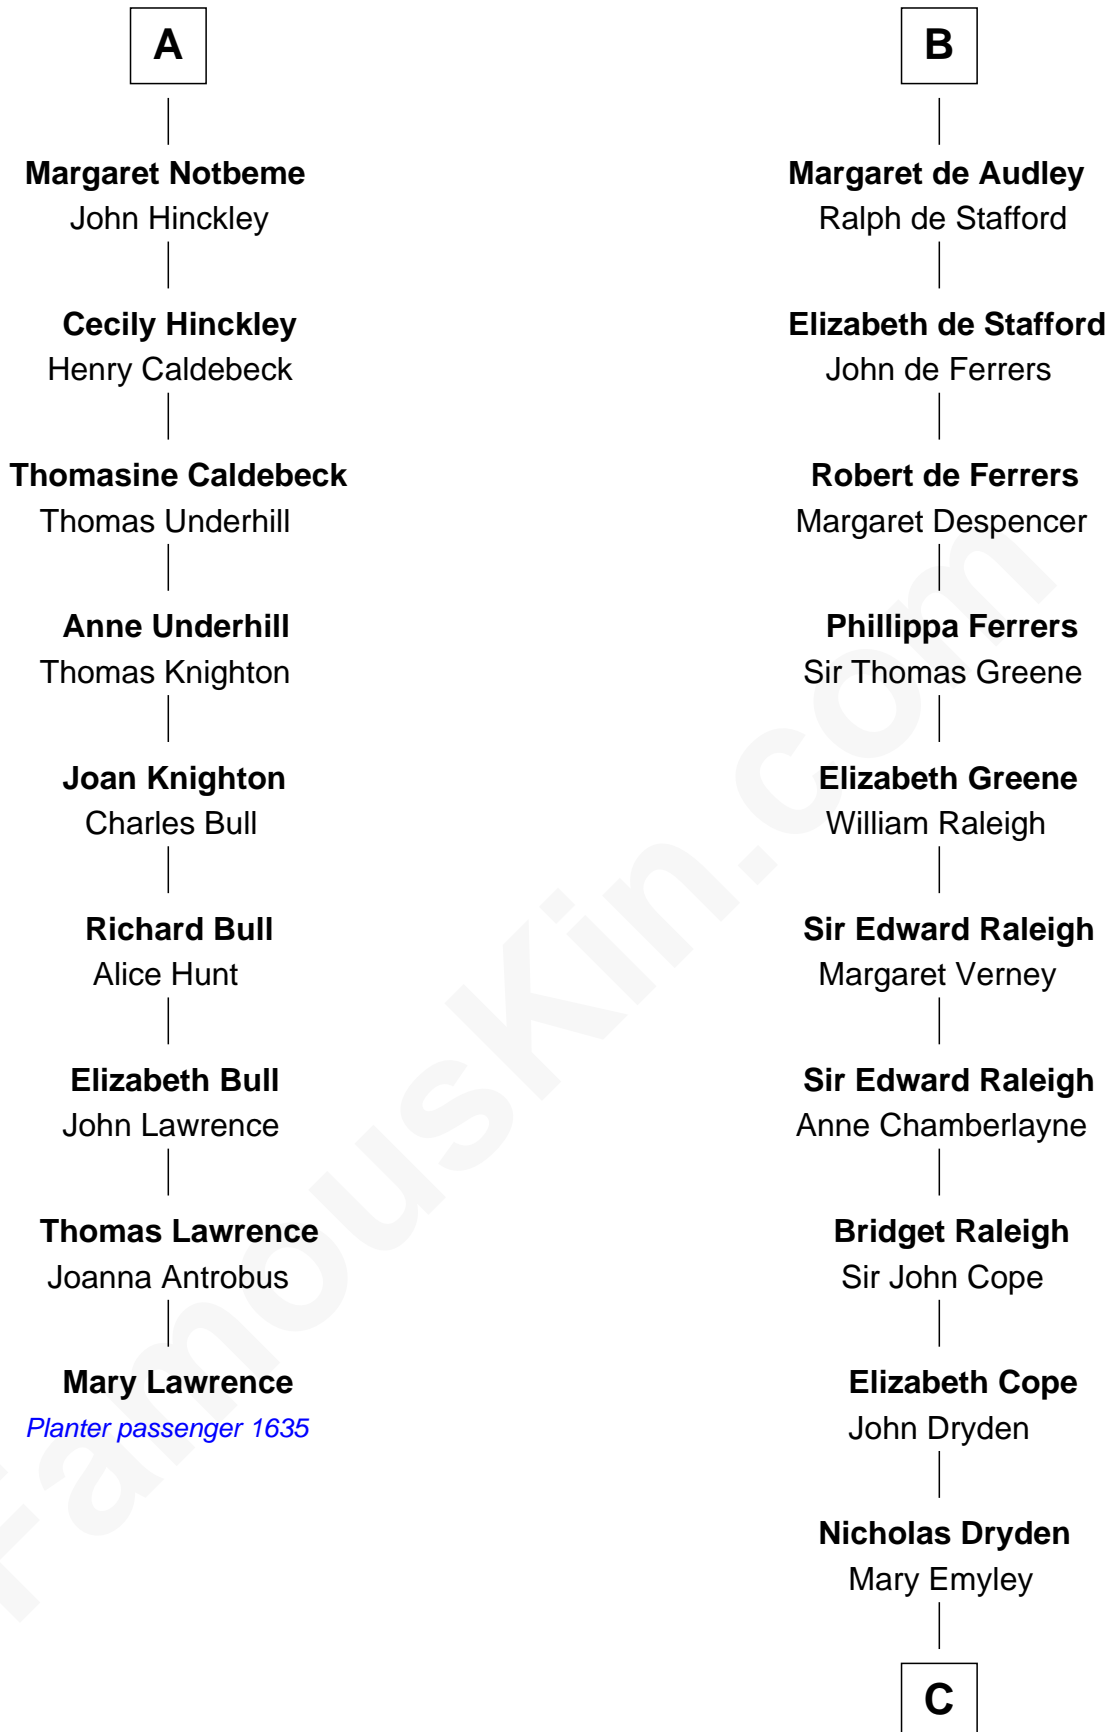

# FamousKin.com Relationship Chart of

**Mary Lawrence**

(c1625 - 1715) Planter passenger 1635

15th cousin 4 times removed of

**Jonathan Swift**

Author of *Gulliver's Travels*

**C**

**Elizabeth Dryden**  
Rev. Thomas Swift

**Jonathan Swift**  
Abigail Erick

**Jonathan Swift**  
*Author of Gulliver's Travels*

FamousKin.com