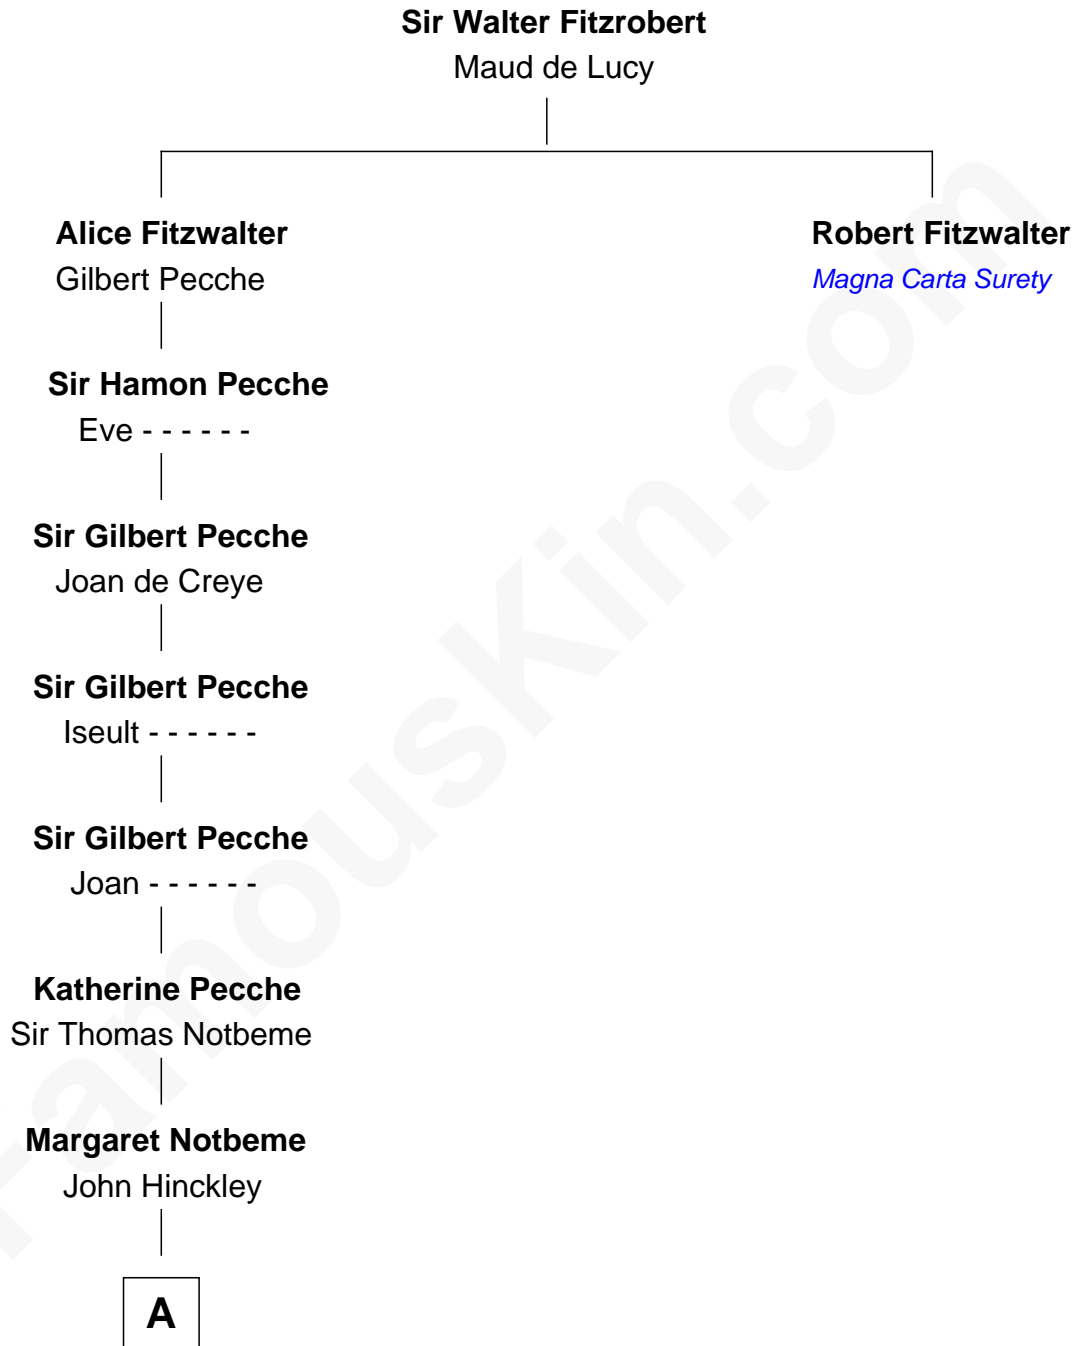

FamousKin.com Relationship Chart of

Mary Lawrence

(c1625 - 1715) Planter passenger 1635

12th great-grandniece of

Robert Fitzwalter

Magna Carta Surety

A

—
Cecily Hinckley
Henry Caldebeck

—
Thomasine Caldebeck
Thomas Underhill

—
Anne Underhill
Thomas Knighton

—
Joan Knighton
Charles Bull

—
Richard Bull
Alice Hunt

—
Elizabeth Bull
John Lawrence

—
Thomas Lawrence
Joanna Antrobus

—
Mary Lawrence
Planter passenger 1635