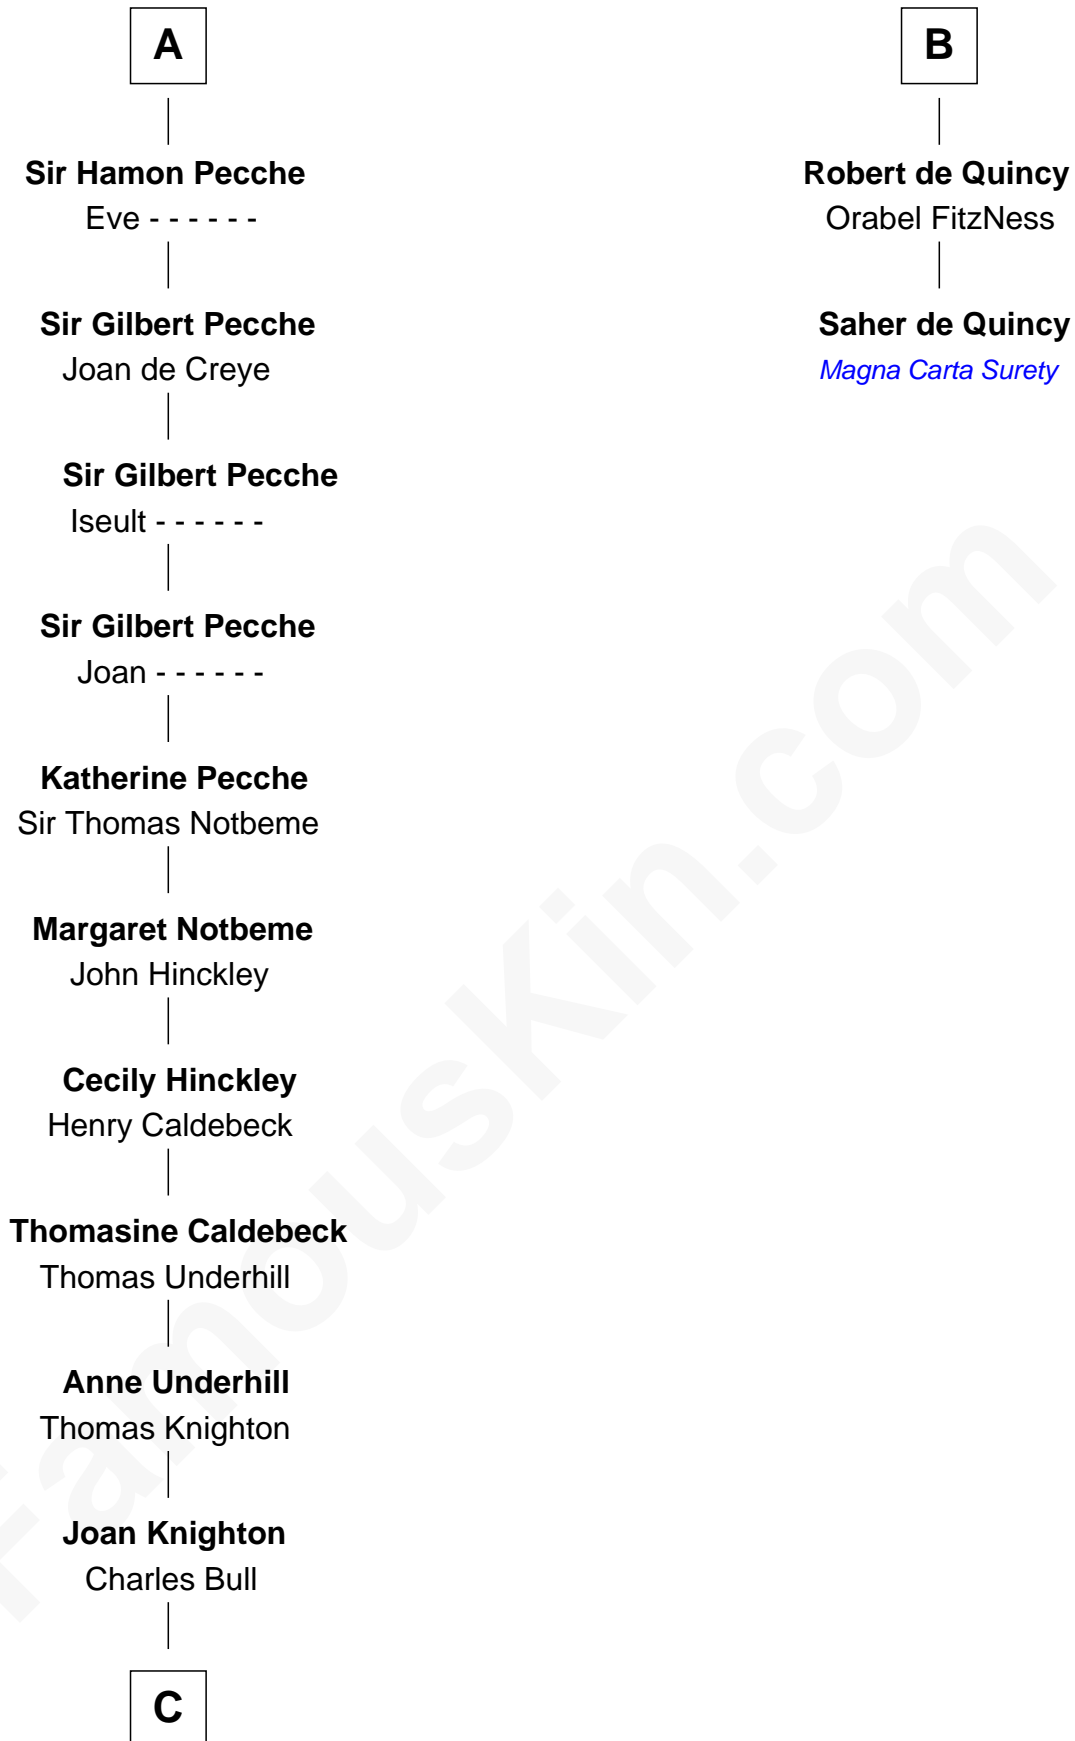

FamousKin.com

Relationship Chart of

Mary Lawrence

(c1625 - 1715) Planter passenger 1635

8th cousin 12 times removed of

Saher de Quincy
Magna Carta Surety

William I of Normandy
Sprota of Bretagn

C