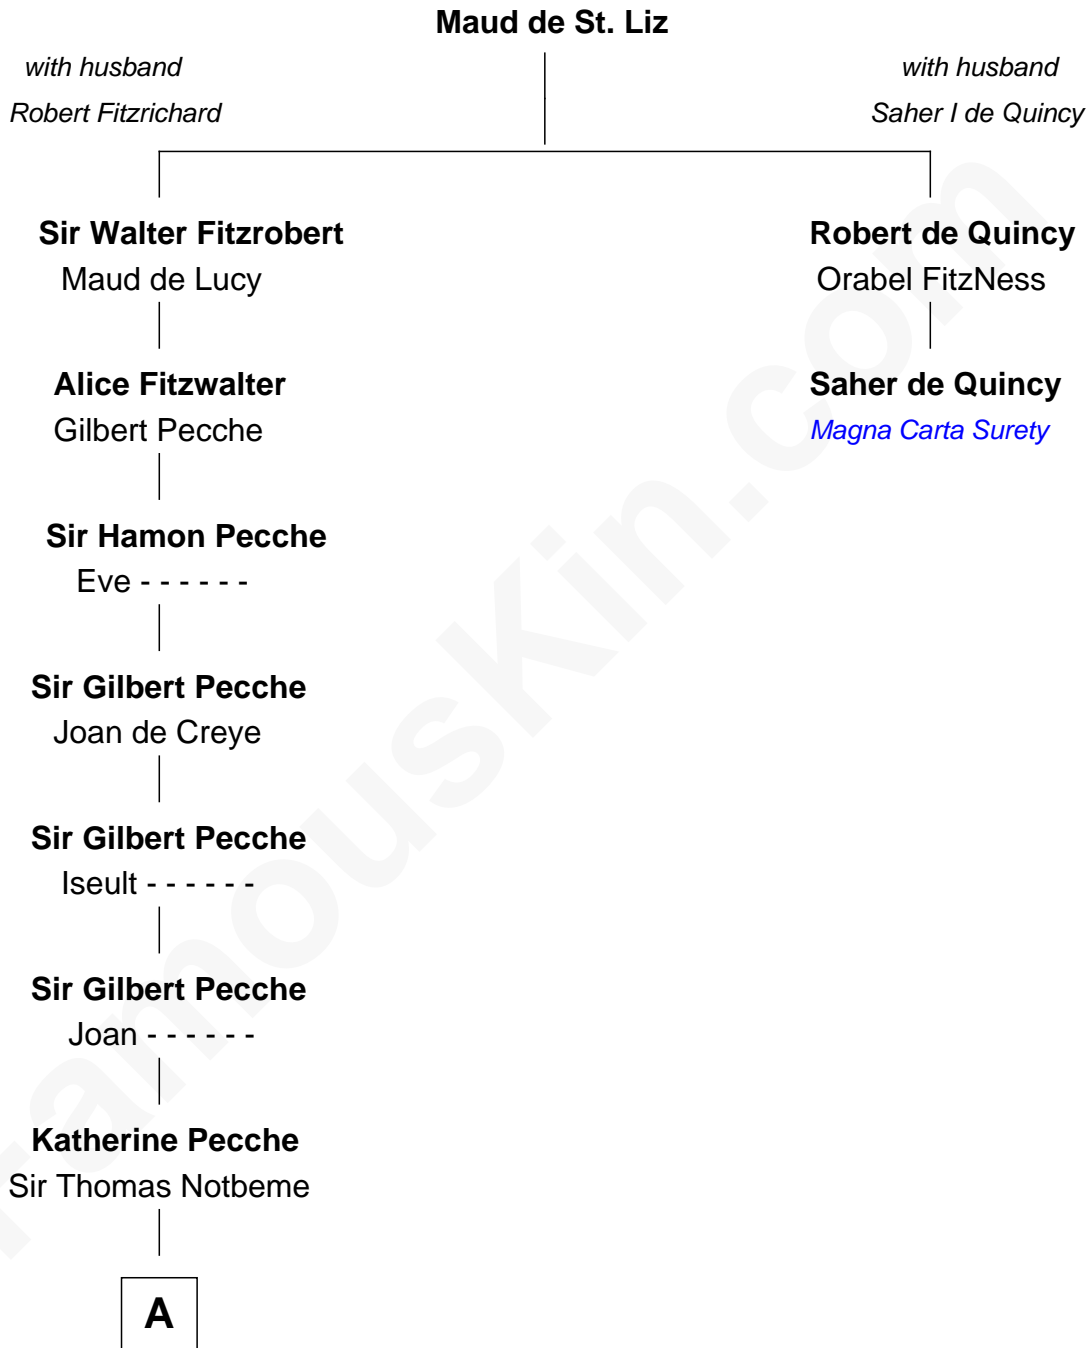

FamousKin.com

Relationship Chart of

Mary Lawrence

(c1625 - 1715) Planter passenger 1635

1st cousin 14 times removed of

Saher de Quincy
Magna Carta Surety

A

—
Margaret Notbeme