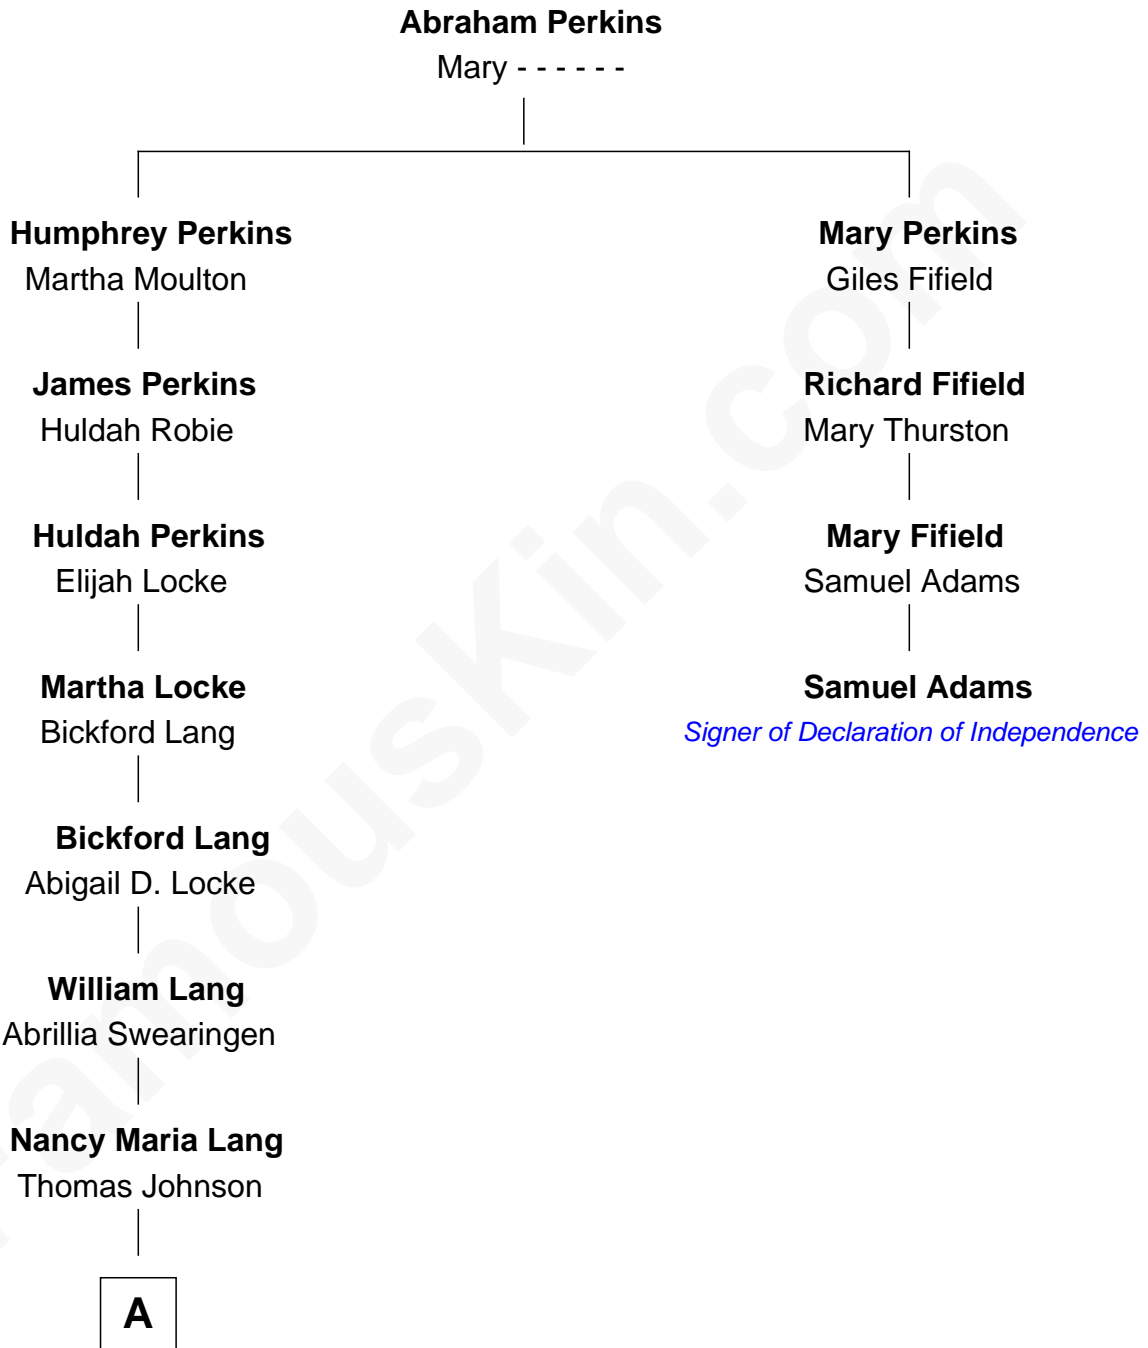

# FamousKin.com Relationship Chart of

**Halle Berry**

*TV and Movie Actress*

3rd cousin 8 times removed of

**Samuel Adams**

*Signer of the Declaration of Independence*

**A**

—  
**Agnes L. Johnson**  
Ellsworth Warren Spaulding

—  
**Bessie C. Spaulding**  
Eugene Allen Hawkins

—  
**Earl Ellsworth Hawkins**  
Nellie Dicken

—  
**Judith Ann Hawkins**  
Jerome Jesse Berry

—  
**Halle Berry**  
*TV and Movie Actress*

FamousKin.com