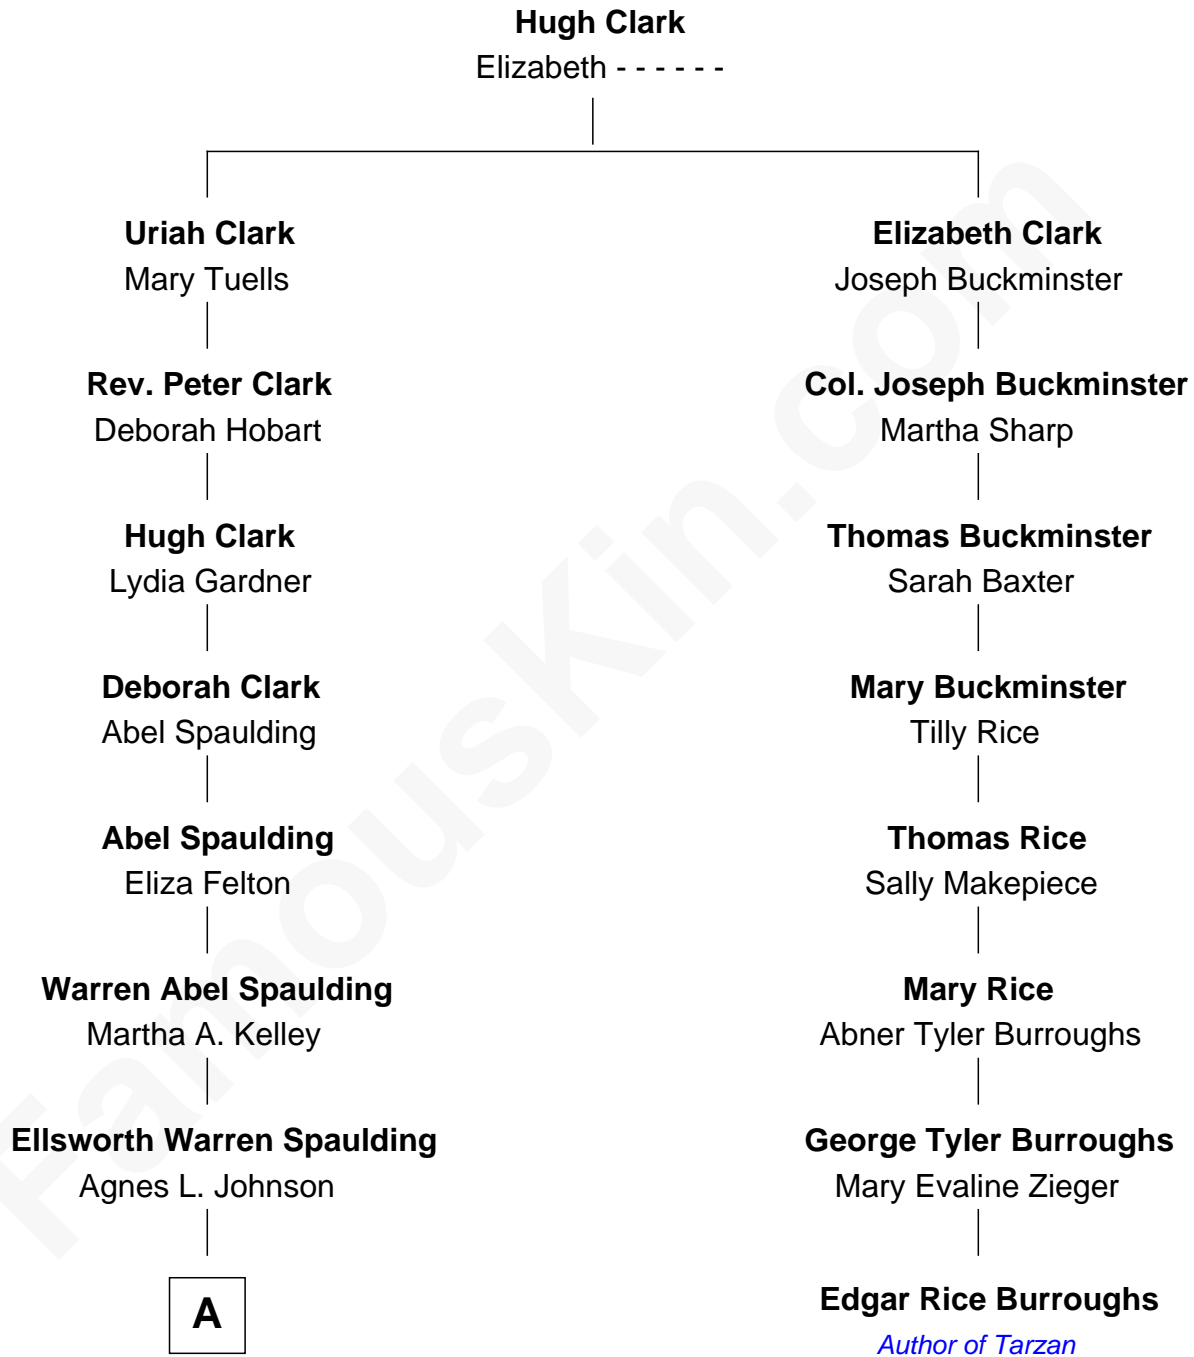

# FamousKin.com Relationship Chart of

**Halle Berry**

*TV and Movie Actress*

7th cousin 3 times removed of

**Edgar Rice Burroughs**

*Author of Tarzan and John Carter*

**A**

—  
**Bessie C. Spaulding**  
Eugene Allen Hawkins

—  
**Earl Ellsworth Hawkins**  
Nellie Dicken

—  
**Judith Ann Hawkins**  
Jerome Jesse Berry

—  
**Halle Berry**  
*TV and Movie Actress*

FamousKin.com