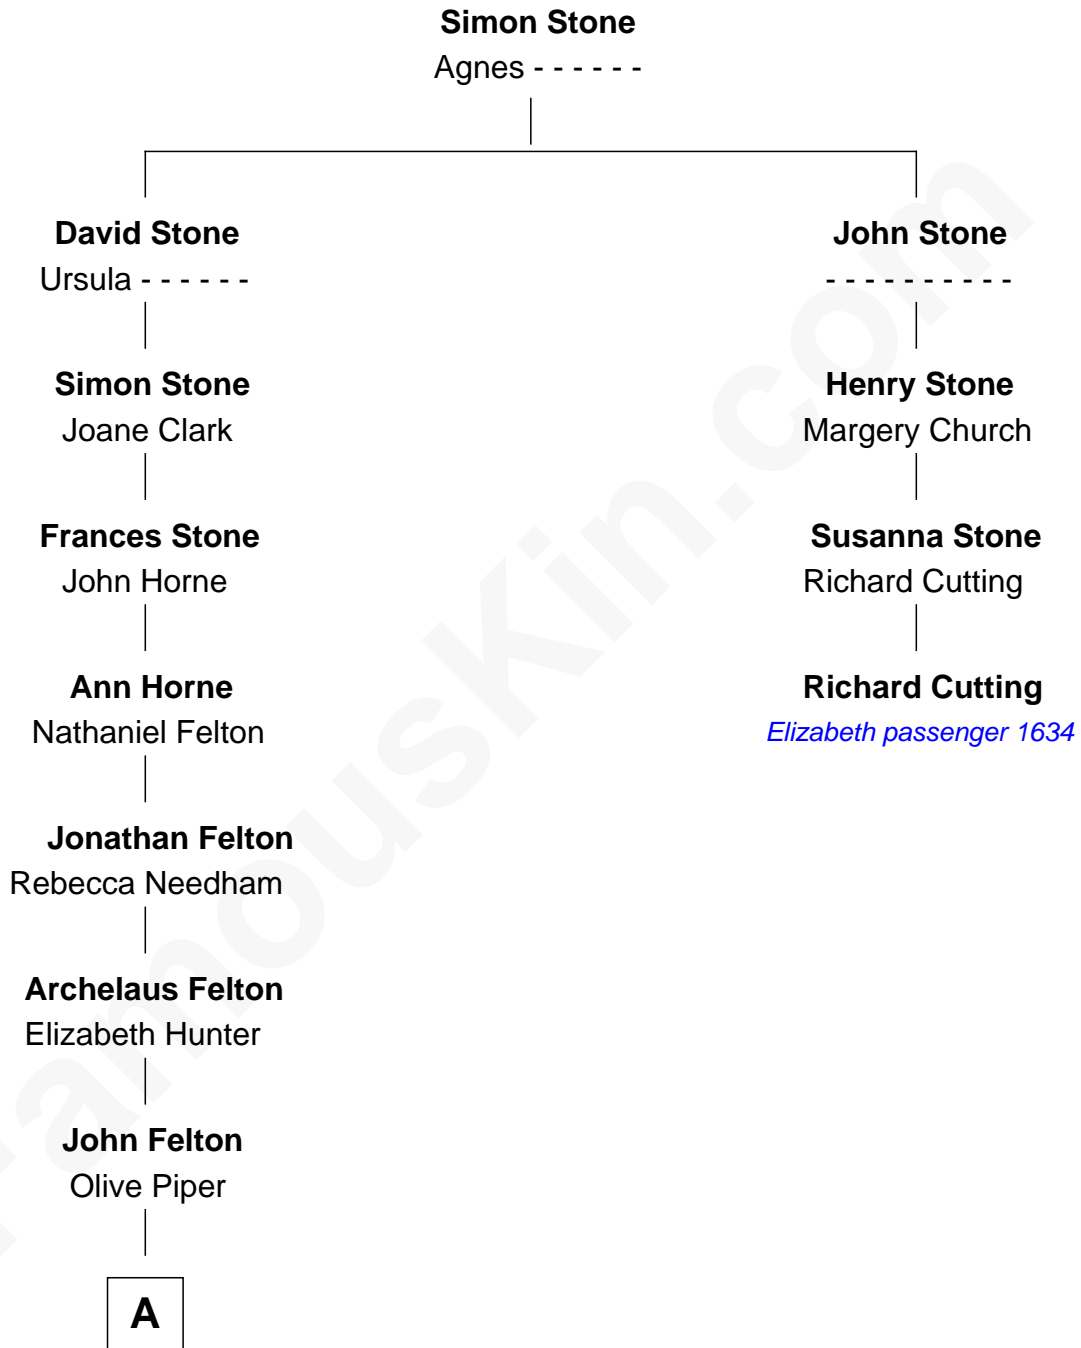

FamousKin.com Relationship Chart of

Halle Berry

TV and Movie Actress

3rd cousin 10 times removed of

Richard Cutting

(c1621/2 - 1695/6) Elizabeth passenger 1634

A

Eliza Felton
Abel Spaulding

Warren Abel Spaulding
Martha A. Kelley

Ellsworth Warren Spaulding
Agnes L. Johnson

Bessie C. Spaulding
Eugene Allen Hawkins

Earl Ellsworth Hawkins
Nellie Dicken

Judith Ann Hawkins
Jerome Jesse Berry

Halle Berry
TV and Movie Actress