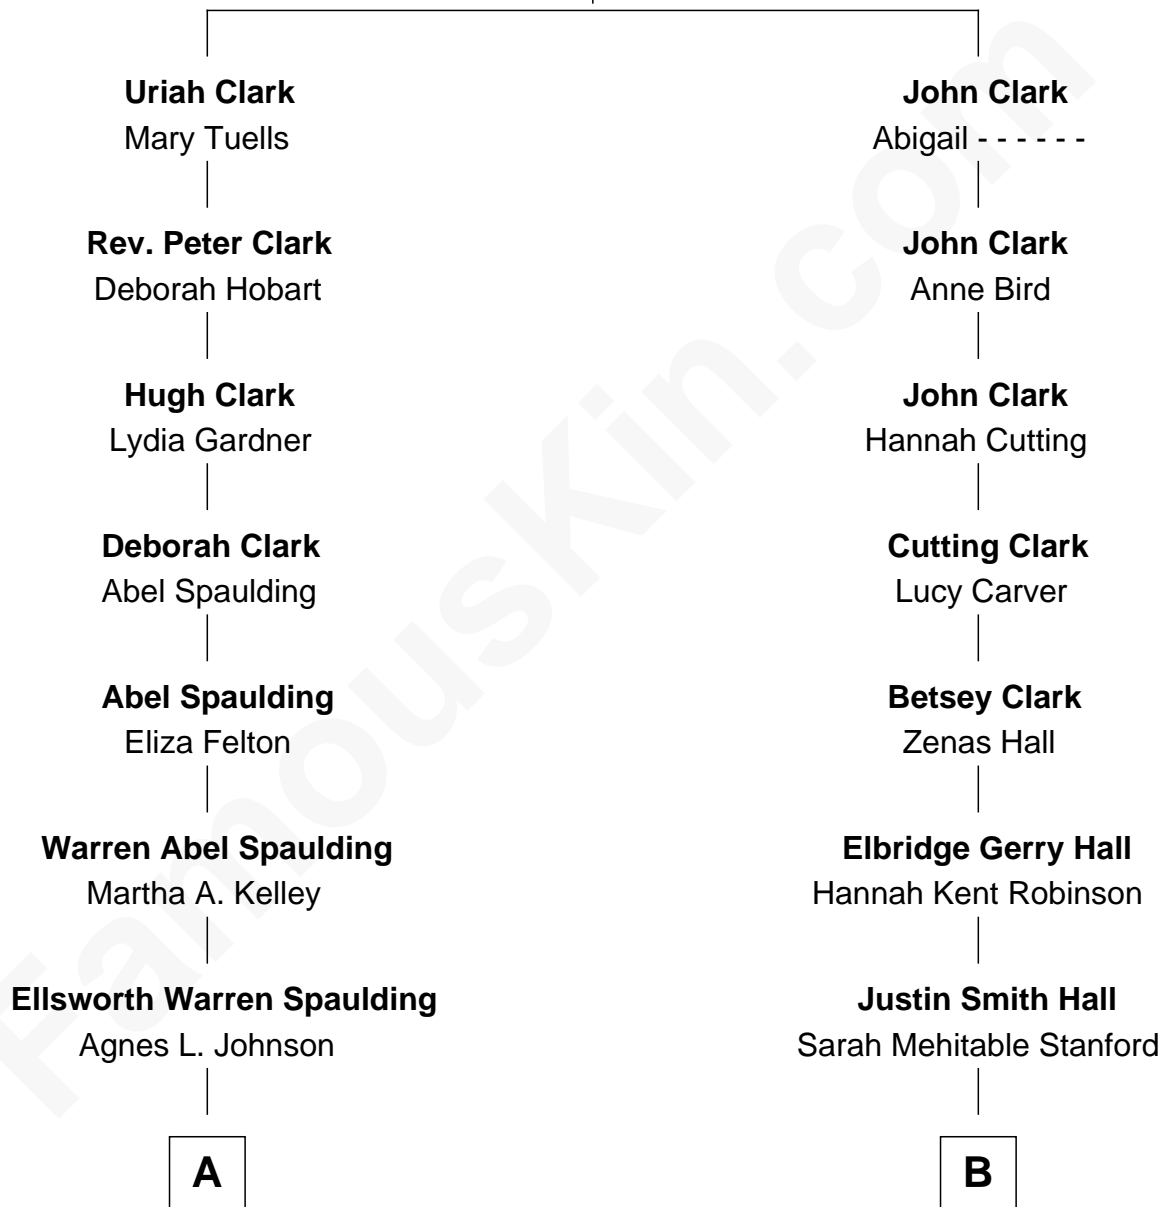

FamousKin.com Relationship Chart of

Halle Berry

TV and Movie Actress

9th cousin 1 time removed of

Raquel Welch

Movie Actress

Hugh Clark
Elizabeth - - - - -

FamousKin.com