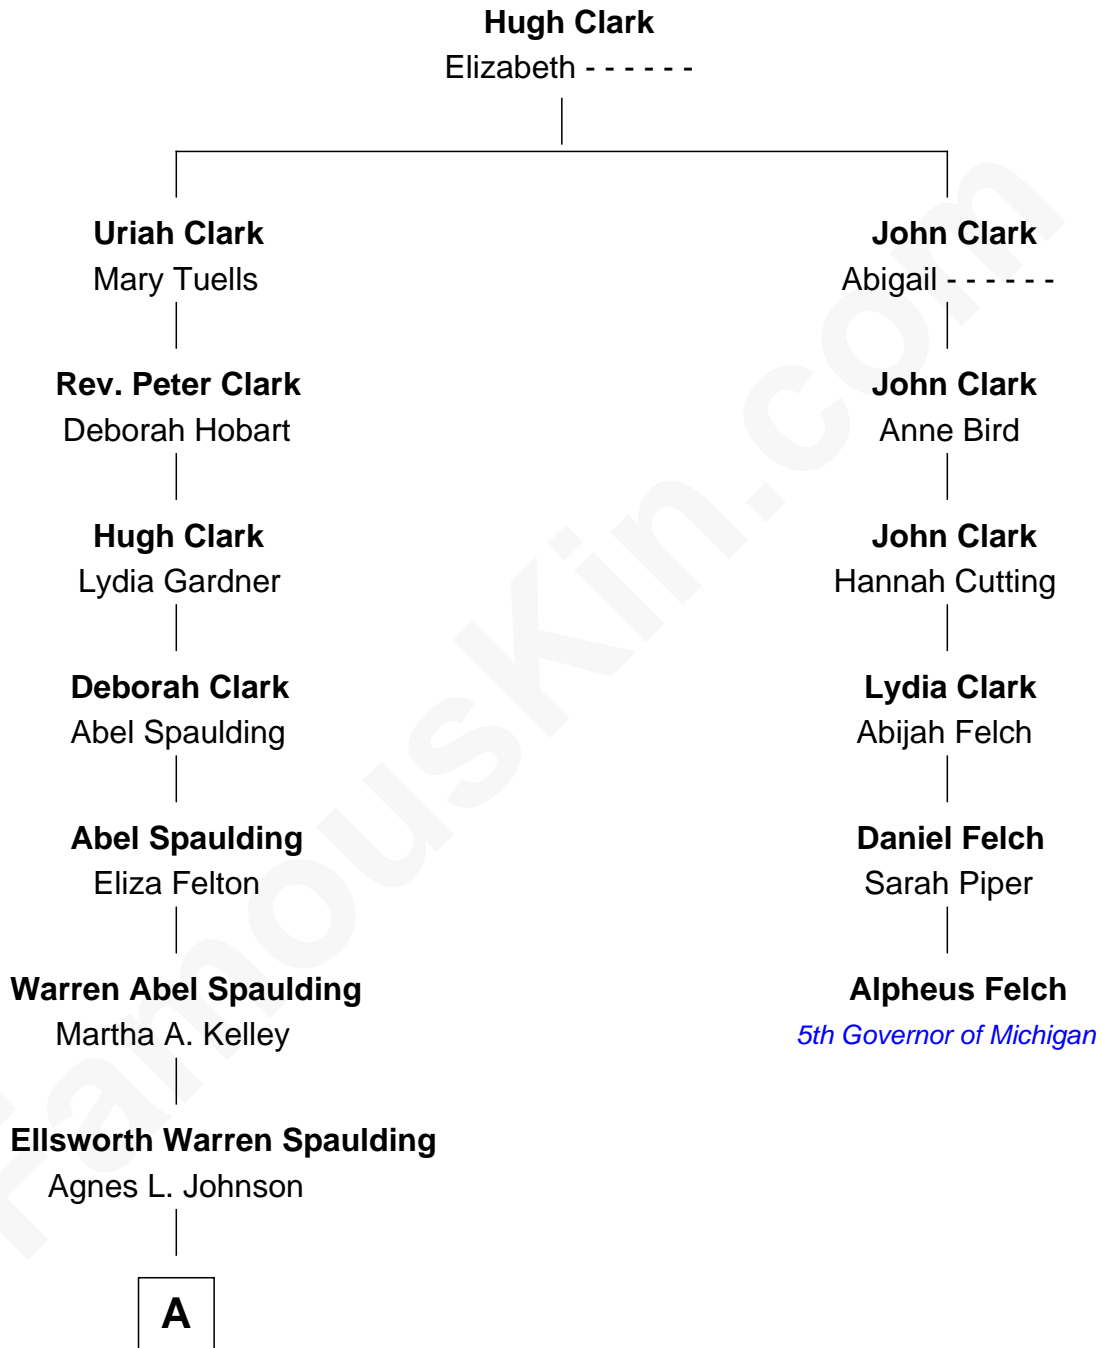

FamousKin.com Relationship Chart of

Halle Berry

TV and Movie Actress

5th cousin 5 times removed of

Alpheus Felch

5th Governor of Michigan

A

—
Bessie C. Spaulding
Eugene Allen Hawkins