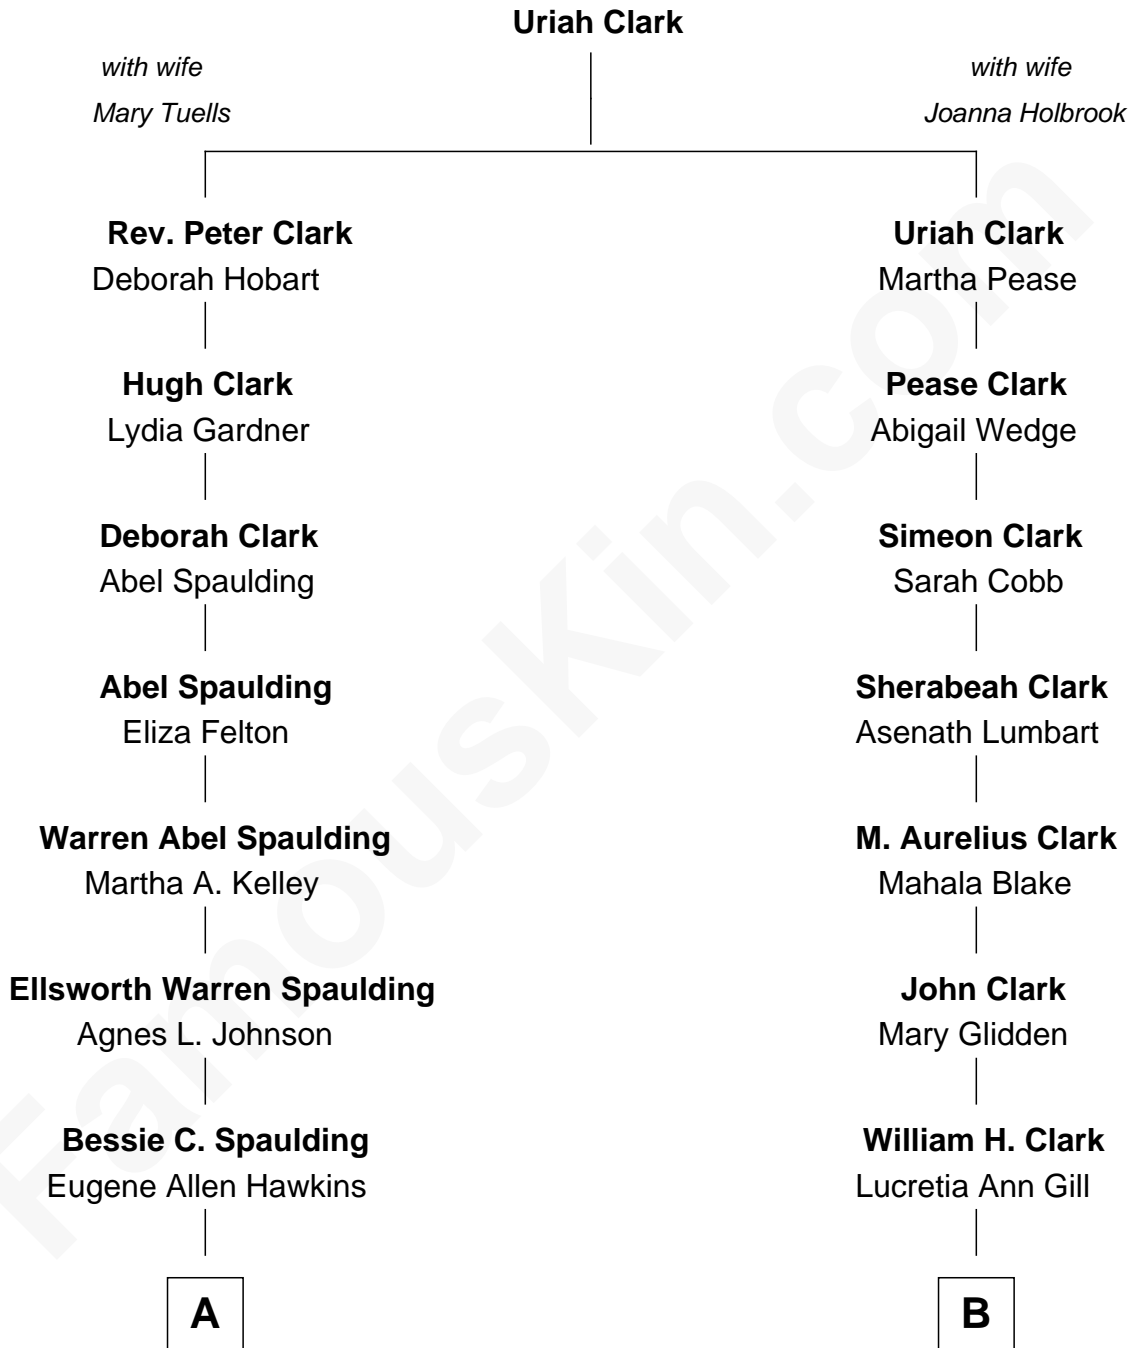

FamousKin.com Relationship Chart of

Halle Berry

TV and Movie Actress

9th cousin 1 time removed of

Chord Overstreet

Musician, TV and Movie Actor

Chord Overstreet photo by [Ana Rivas](#) (CC BY-SA 2.0)