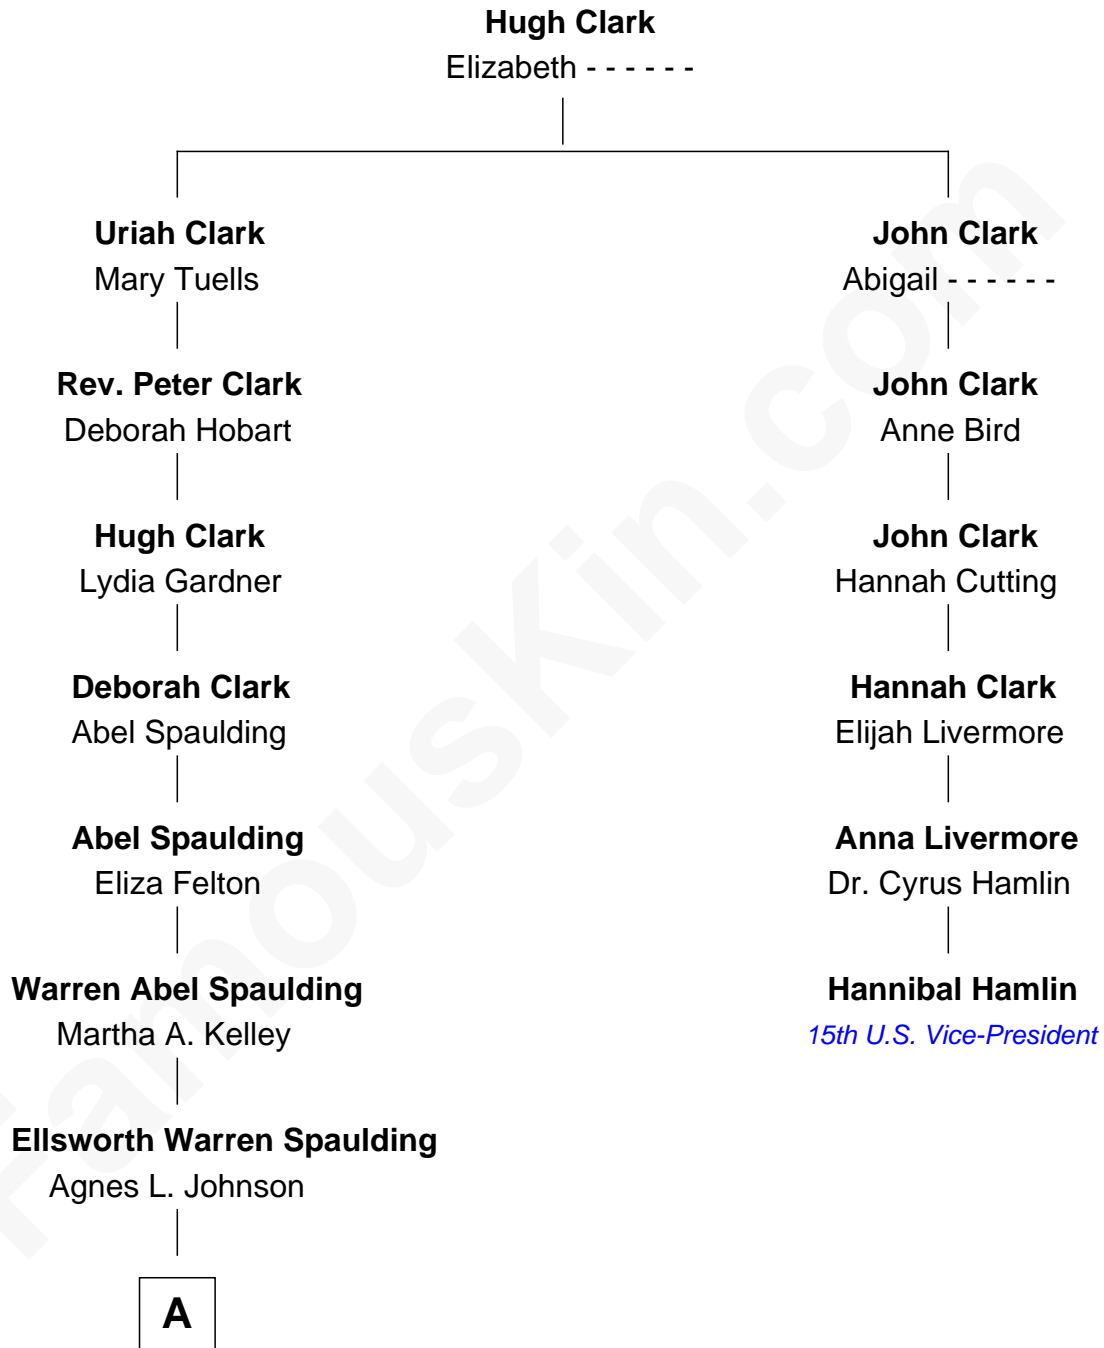

# FamousKin.com Relationship Chart of

**Halle Berry**

*TV and Movie Actress*

5th cousin 5 times removed of

**Hannibal Hamlin**

*15th U.S. Vice-President*

**A**

—  
**Bessie C. Spaulding**  
Eugene Allen Hawkins

—  
**Earl Ellsworth Hawkins**  
Nellie Dicken

—  
**Judith Ann Hawkins**  
Jerome Jesse Berry

—  
**Halle Berry**  
*TV and Movie Actress*

FamousKin.com