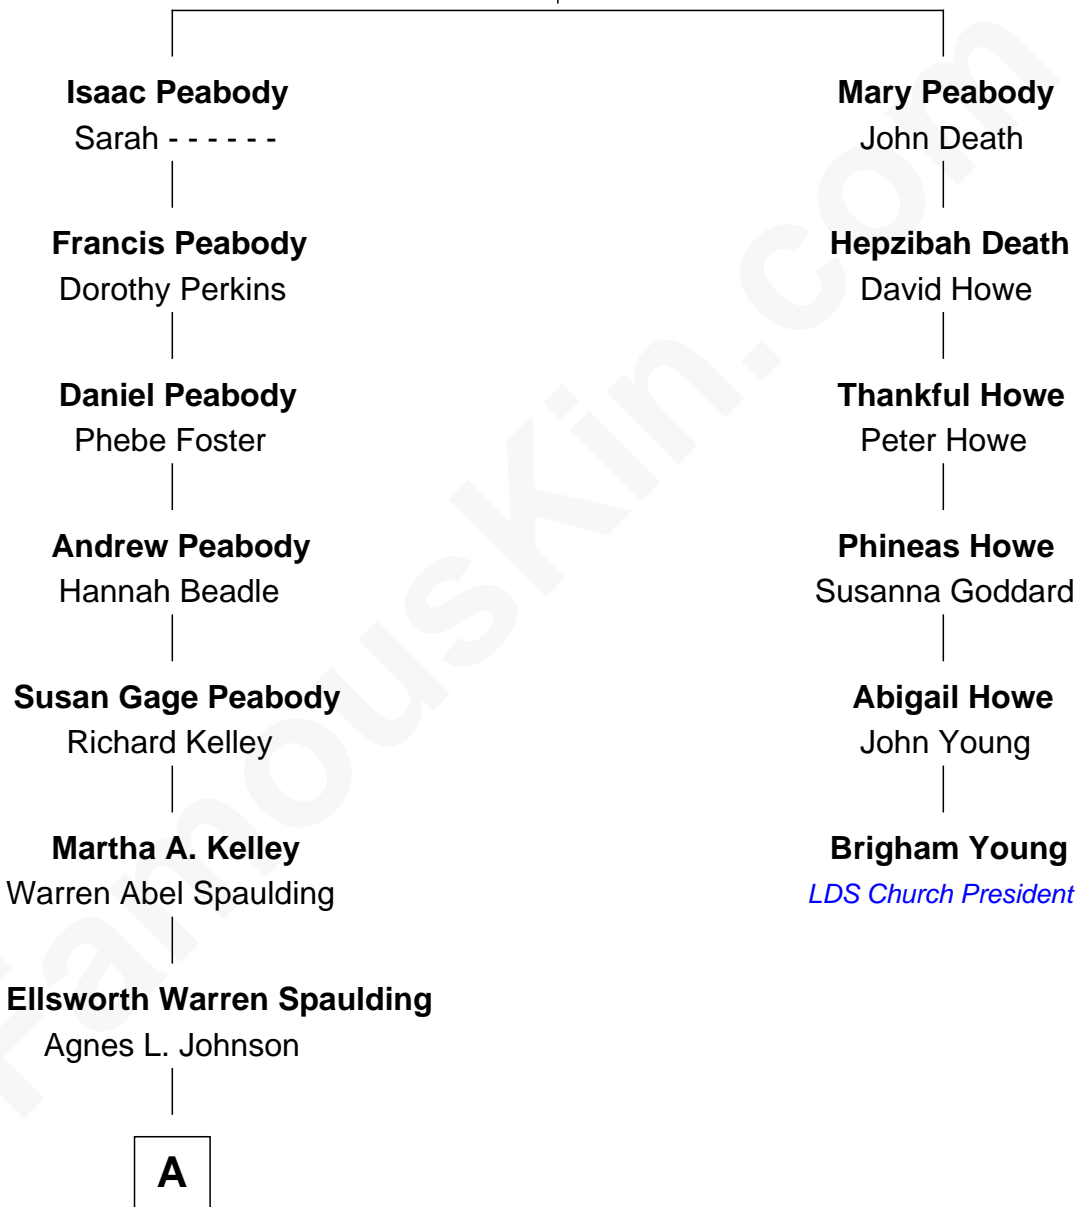

# FamousKin.com Relationship Chart of

**Halle Berry**

*TV and Movie Actress*

5th cousin 5 times removed of

**Brigham Young**

*2nd President of the Mormon Church*

**Francis Peabody**

Mary Foster

**A**

—  
**Bessie C. Spaulding**  
Eugene Allen Hawkins

—  
**Earl Ellsworth Hawkins**  
Nellie Dicken

—  
**Judith Ann Hawkins**  
Jerome Jesse Berry

—  
**Halle Berry**  
*TV and Movie Actress*

FamousKin.com