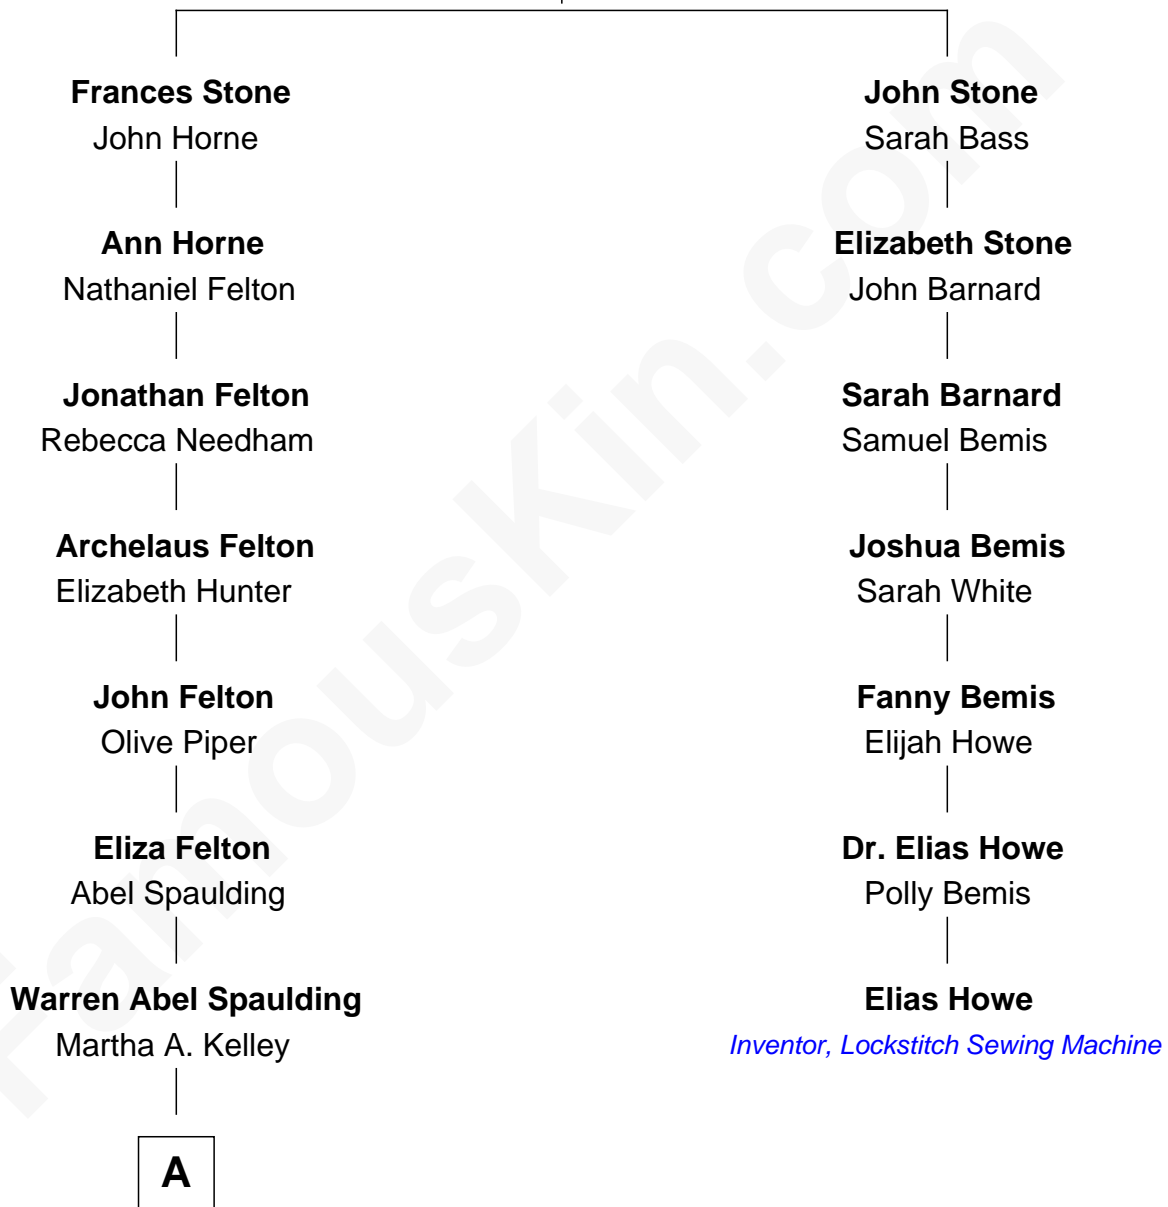

# FamousKin.com Relationship Chart of

**Halle Berry**

*TV and Movie Actress*

6th cousin 5 times removed of

**Elias Howe**

*Inventor, Lockstitch Sewing Machine*

**Simon Stone**

Joane Clark

**A**

Ellsworth Warren Spaulding

Agnes L. Johnson

**Bessie C. Spaulding**

Eugene Allen Hawkins

**Earl Ellsworth Hawkins**

Nellie Dicken

**Judith Ann Hawkins**