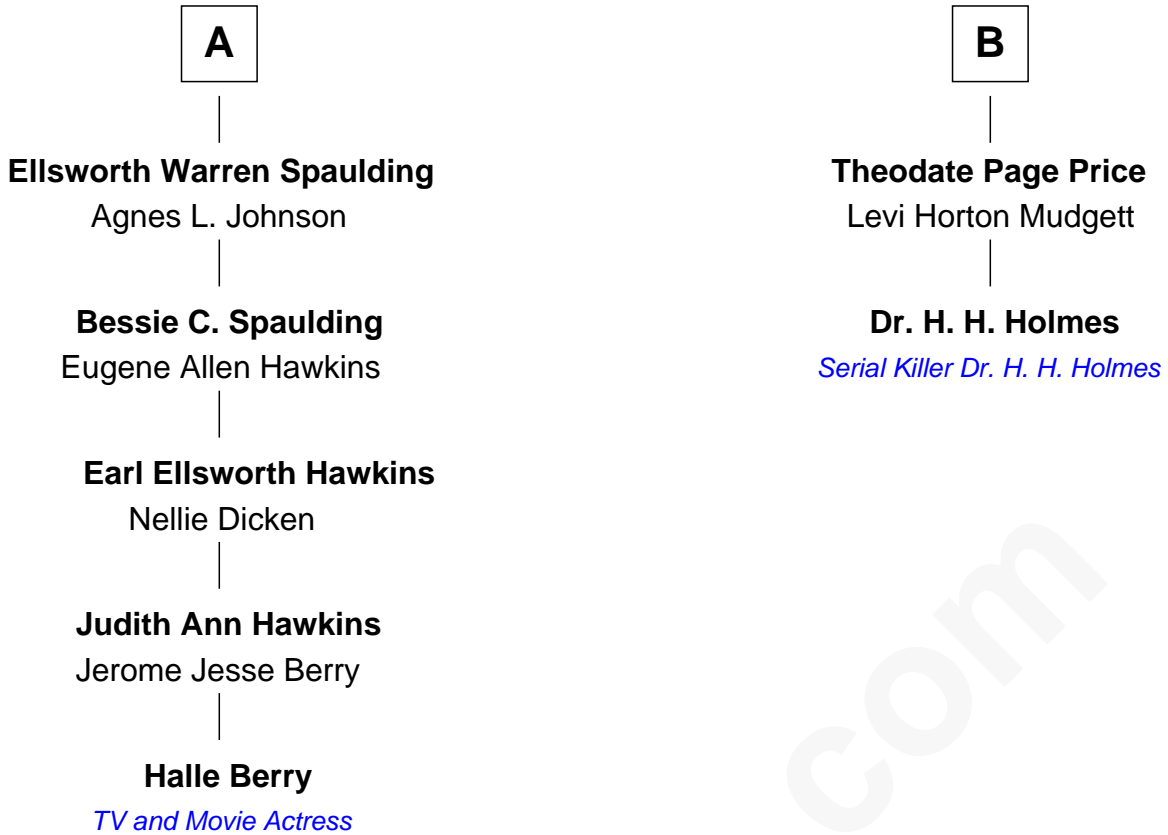

FamousKin.com