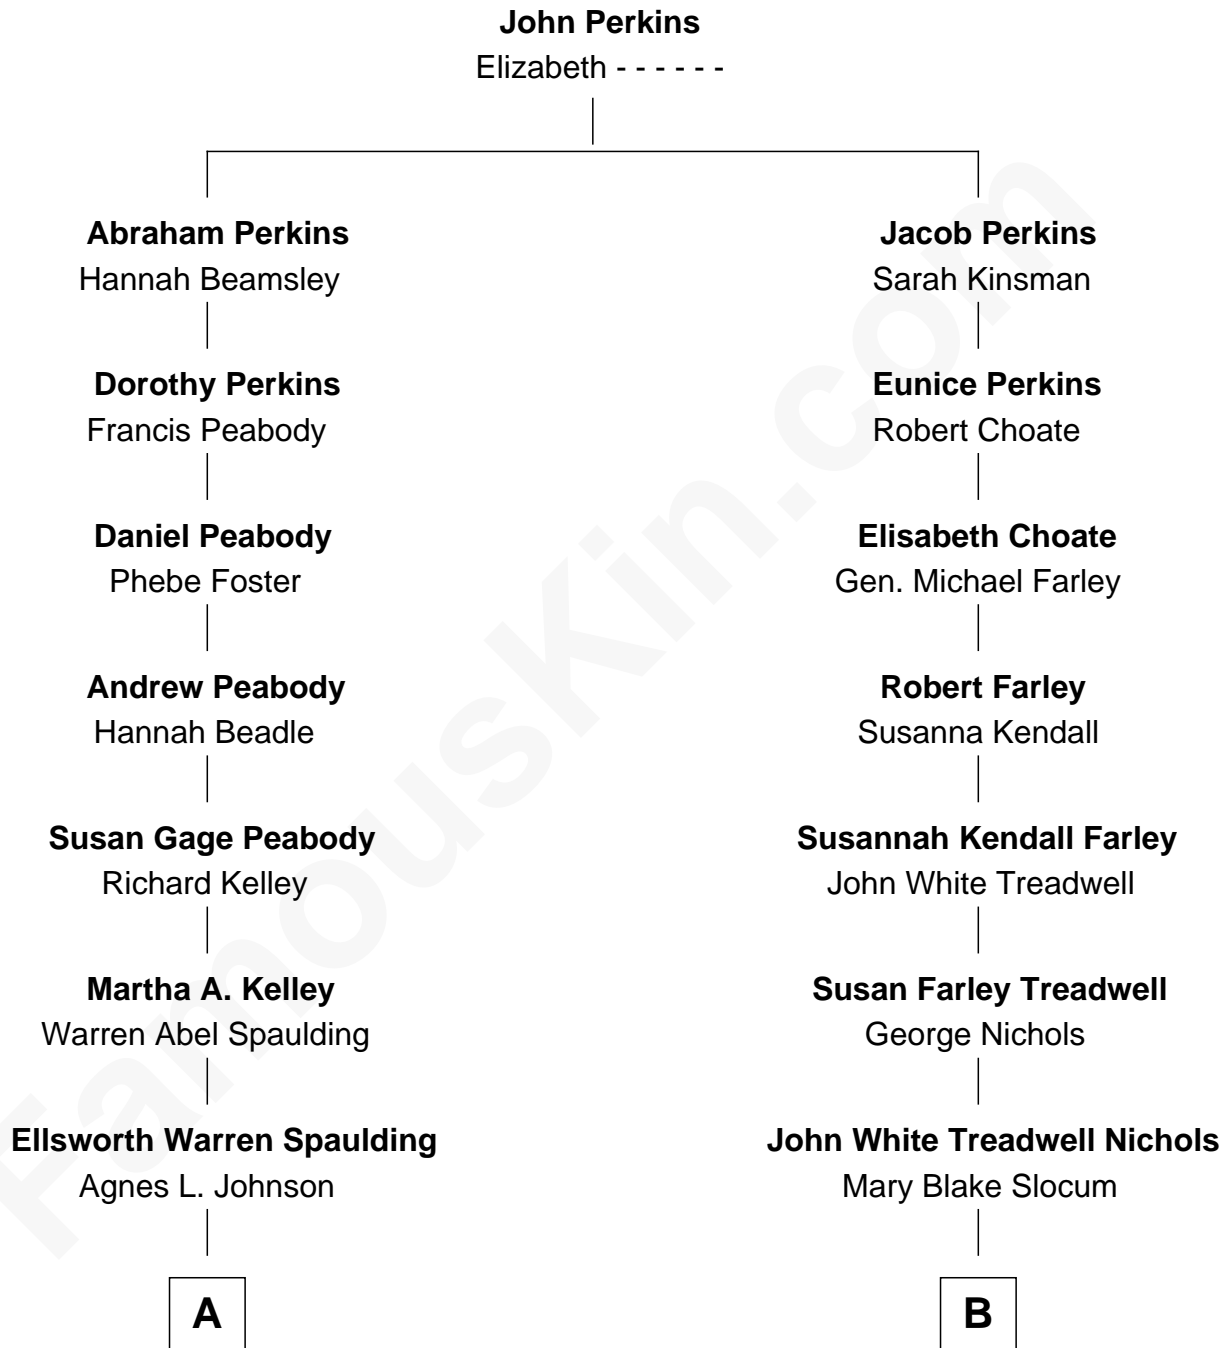

FamousKin.com Relationship Chart of

Halle Berry

TV and Movie Actress

9th cousin 1 time removed of

Bill Weld

68th Governor of Massachusetts

FamousKin.com