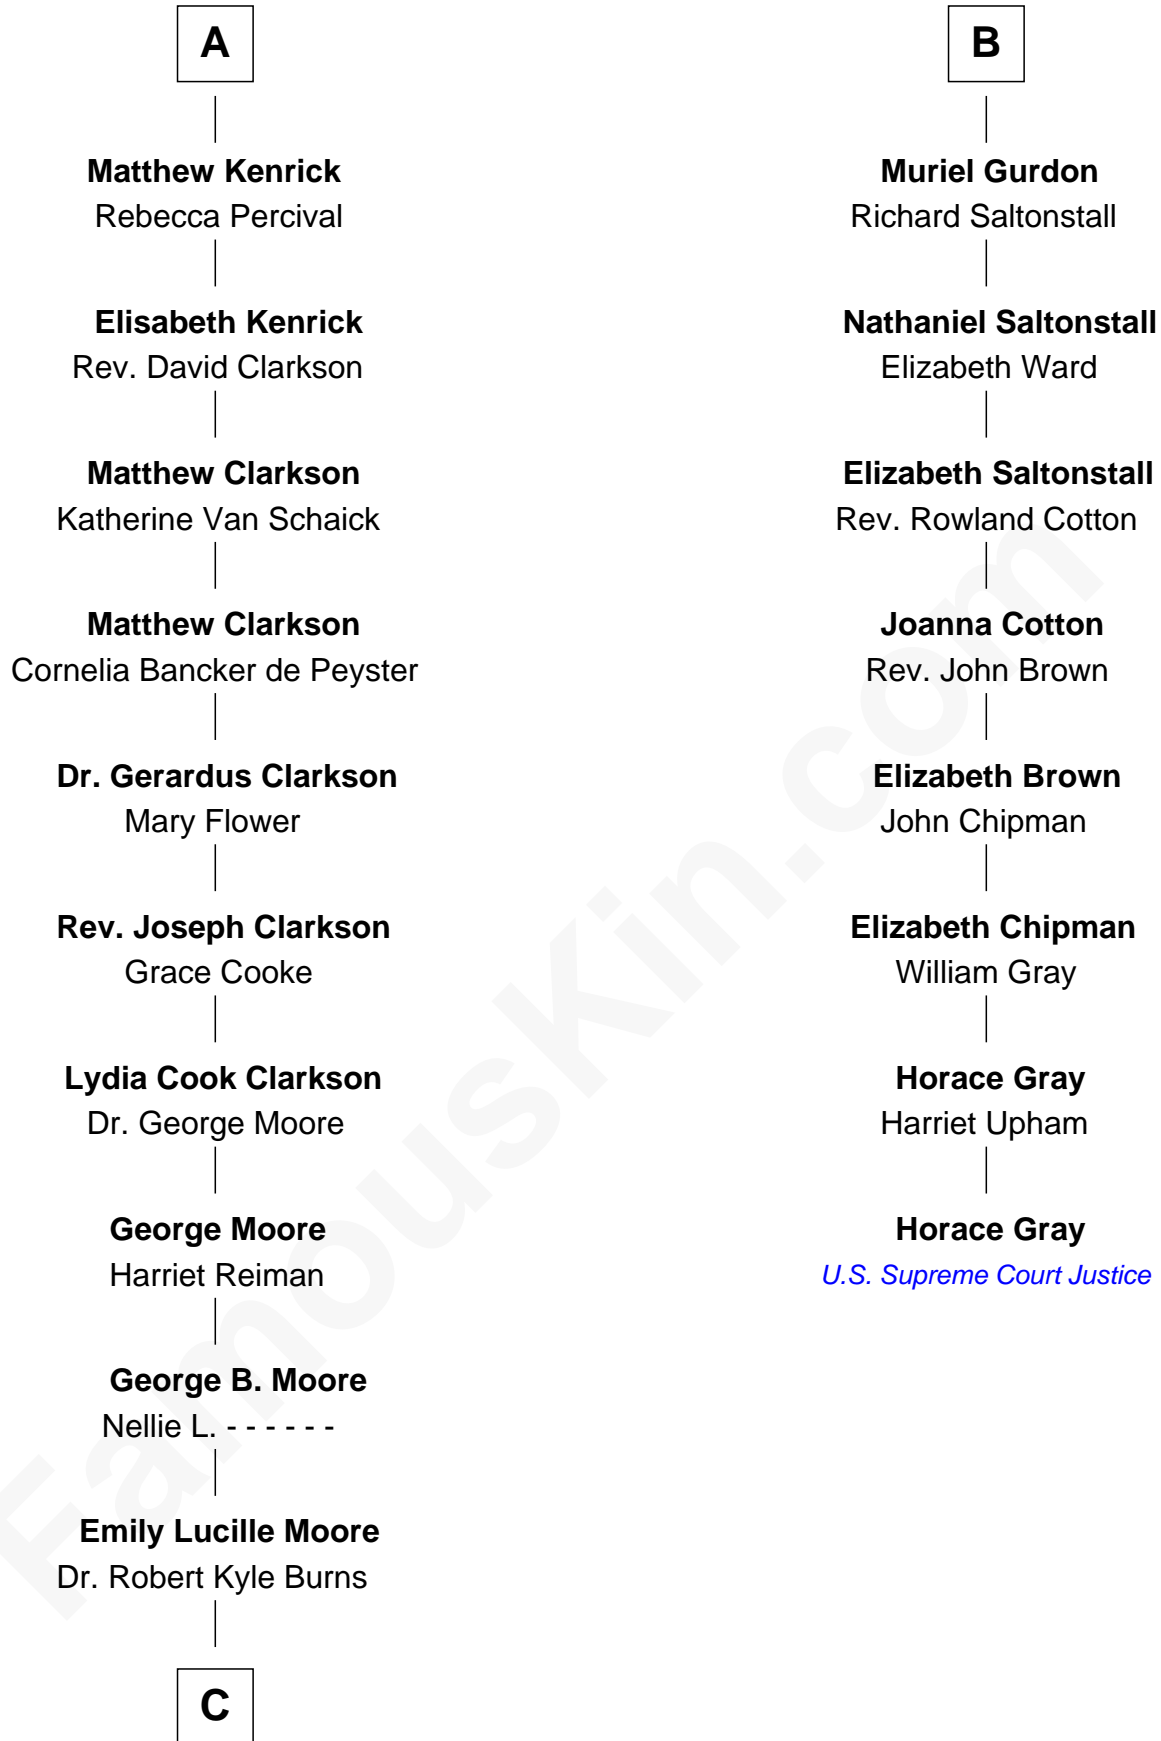

FamousKin.com

Relationship Chart of

Ken Burns

Documentary Filmmaker

14th cousin 4 times removed of

Horace Gray

U.S. Supreme Court Justice

C

Robert Kyle Burns

Lyla Smith Tupper

Ken Burns

Documentary Filmmaker

FamousKin.com