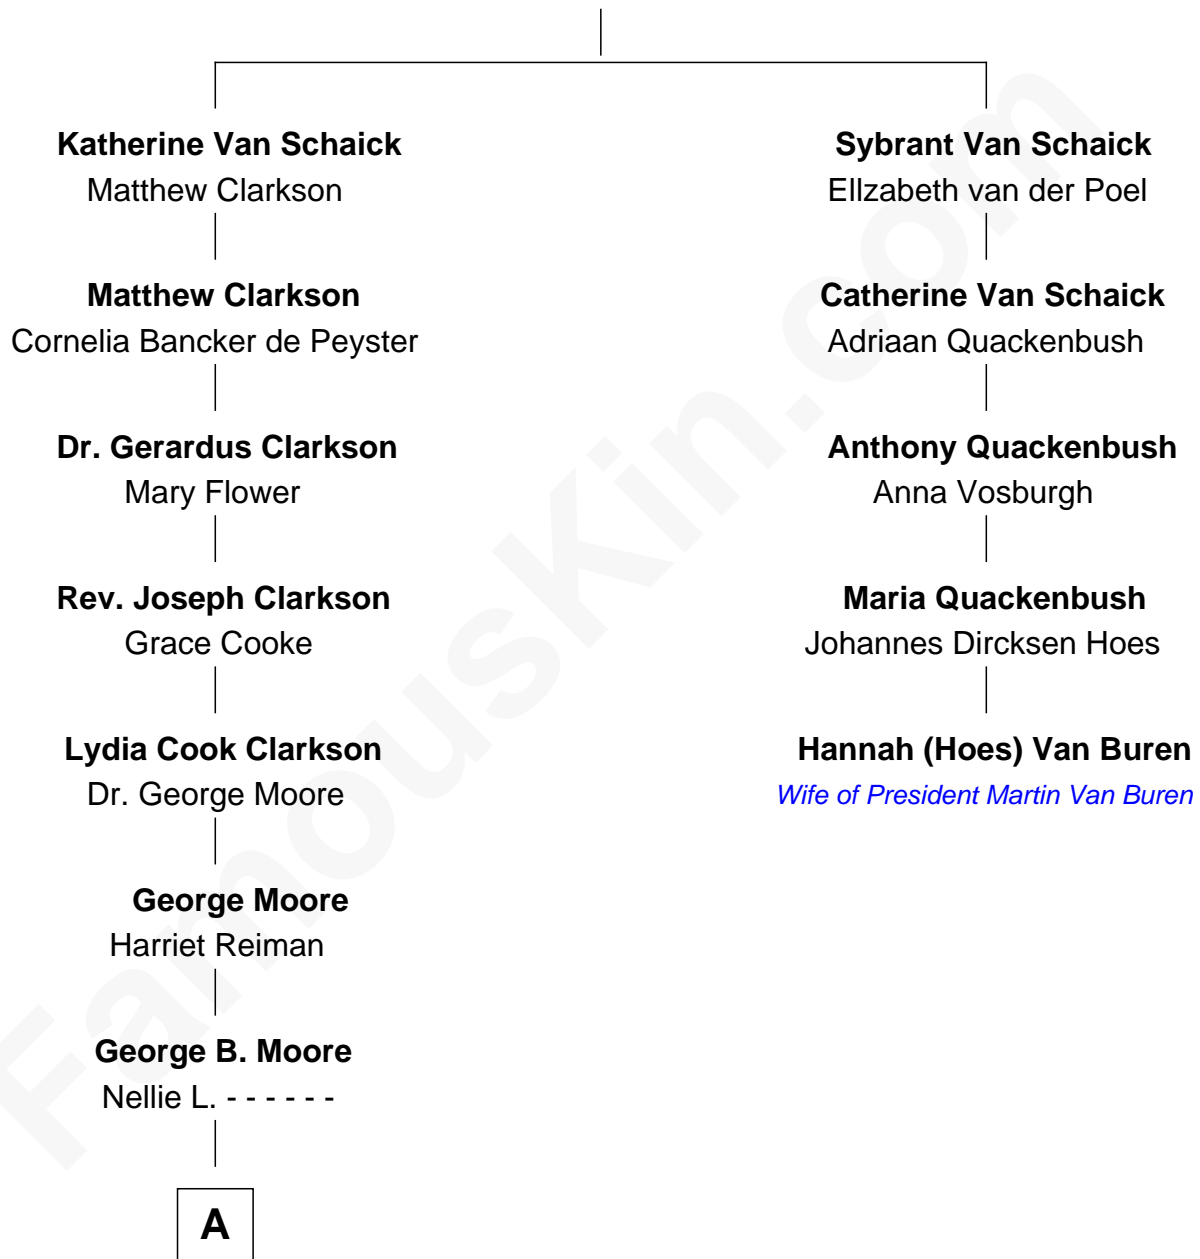

FamousKin.com

Relationship Chart of

Ken Burns

Documentary Filmmaker

4th cousin 5 times removed of

Hannah (Hoes) Van Buren

Wife of President Martin Van Buren

Goosen Gerritse Van Schaick
Geertie Barentse Peelen Van Nieukirk

A

—
Emily Lucille Moore
Dr. Robert Kyle Burns

—
Robert Kyle Burns
Lyla Smith Tupper

—
Ken Burns
Documentary Filmmaker

FamousKin.com