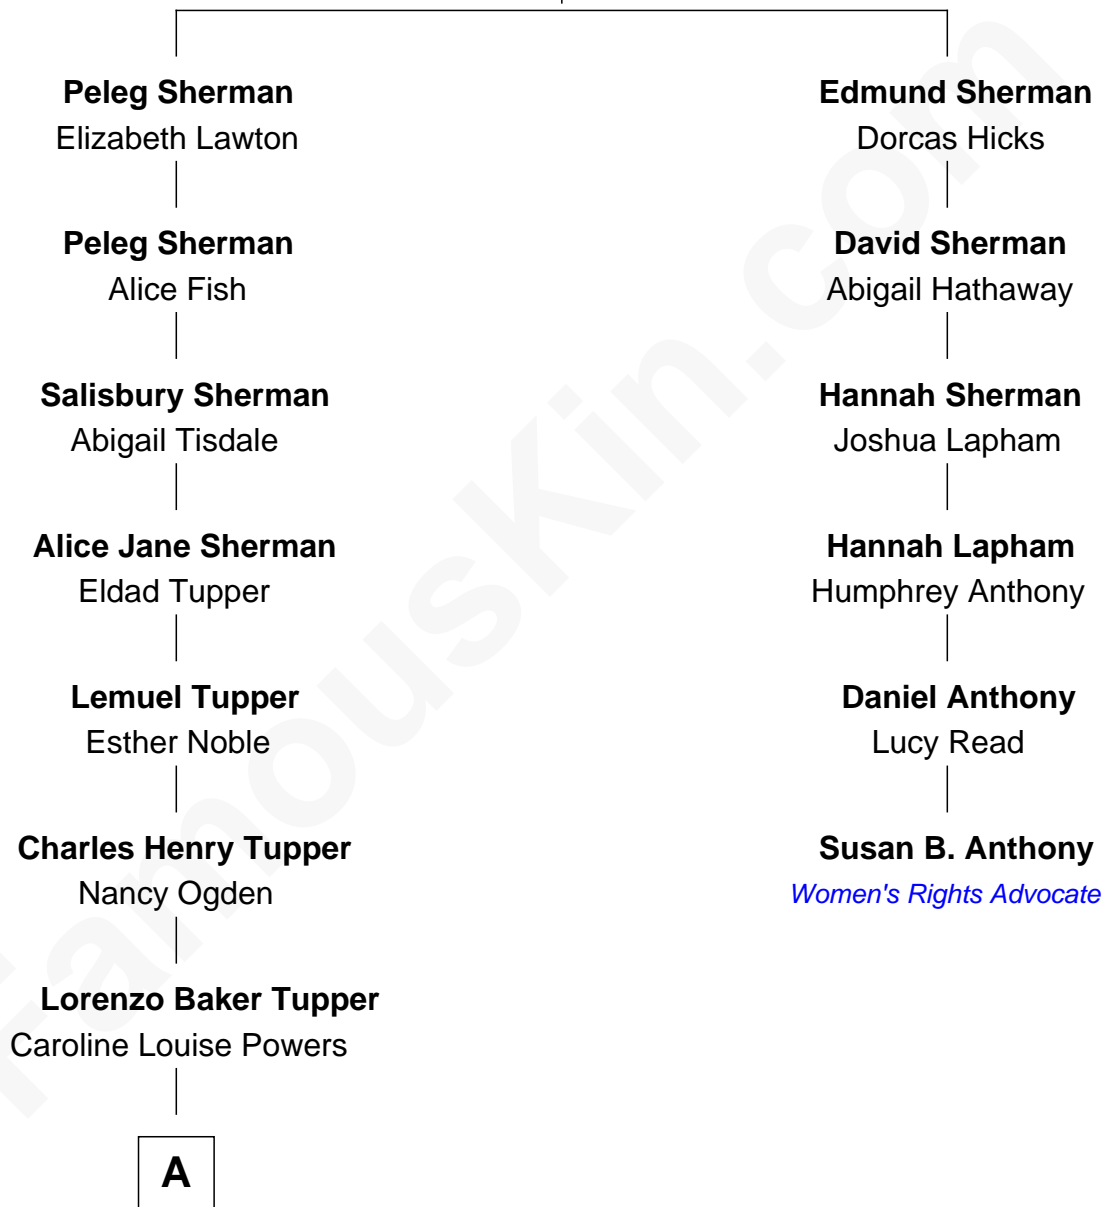

FamousKin.com

Relationship Chart of

Ken Burns

Documentary Filmmaker

5th cousin 5 times removed of

Susan B. Anthony

Women's Rights Advocate

Philip Sherman

Sarah Odging

A

—
John Powers Tupper
Francis Howard McMannus

—
George Bancroft Tupper
Lyla Morris Smith

—
Lyla Smith Tupper
Robert Kyle Burns

—
Ken Burns
Documentary Filmmaker