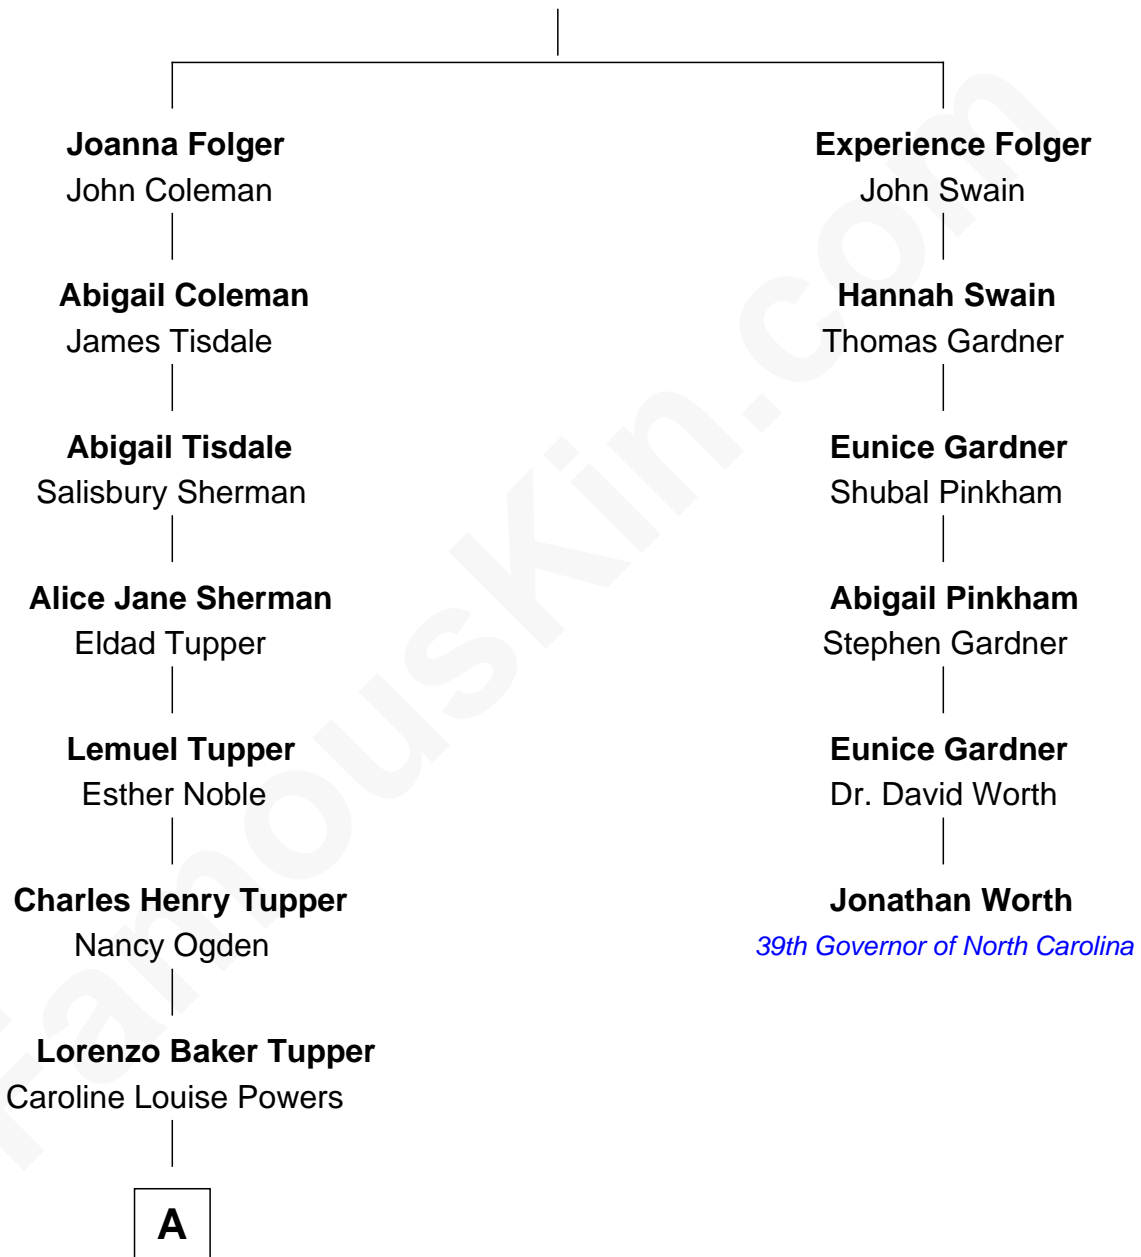

FamousKin.com Relationship Chart of Ken Burns

Documentary Filmmaker

5th cousin 5 times removed of

Jonathan Worth

39th Governor of North Carolina

Peter Folger

Mary Morrill

A

—
John Powers Tupper
Francis Howard McMannus

—
George Bancroft Tupper
Lyla Morris Smith

—
Lyla Smith Tupper
Robert Kyle Burns

—
Ken Burns
Documentary Filmmaker