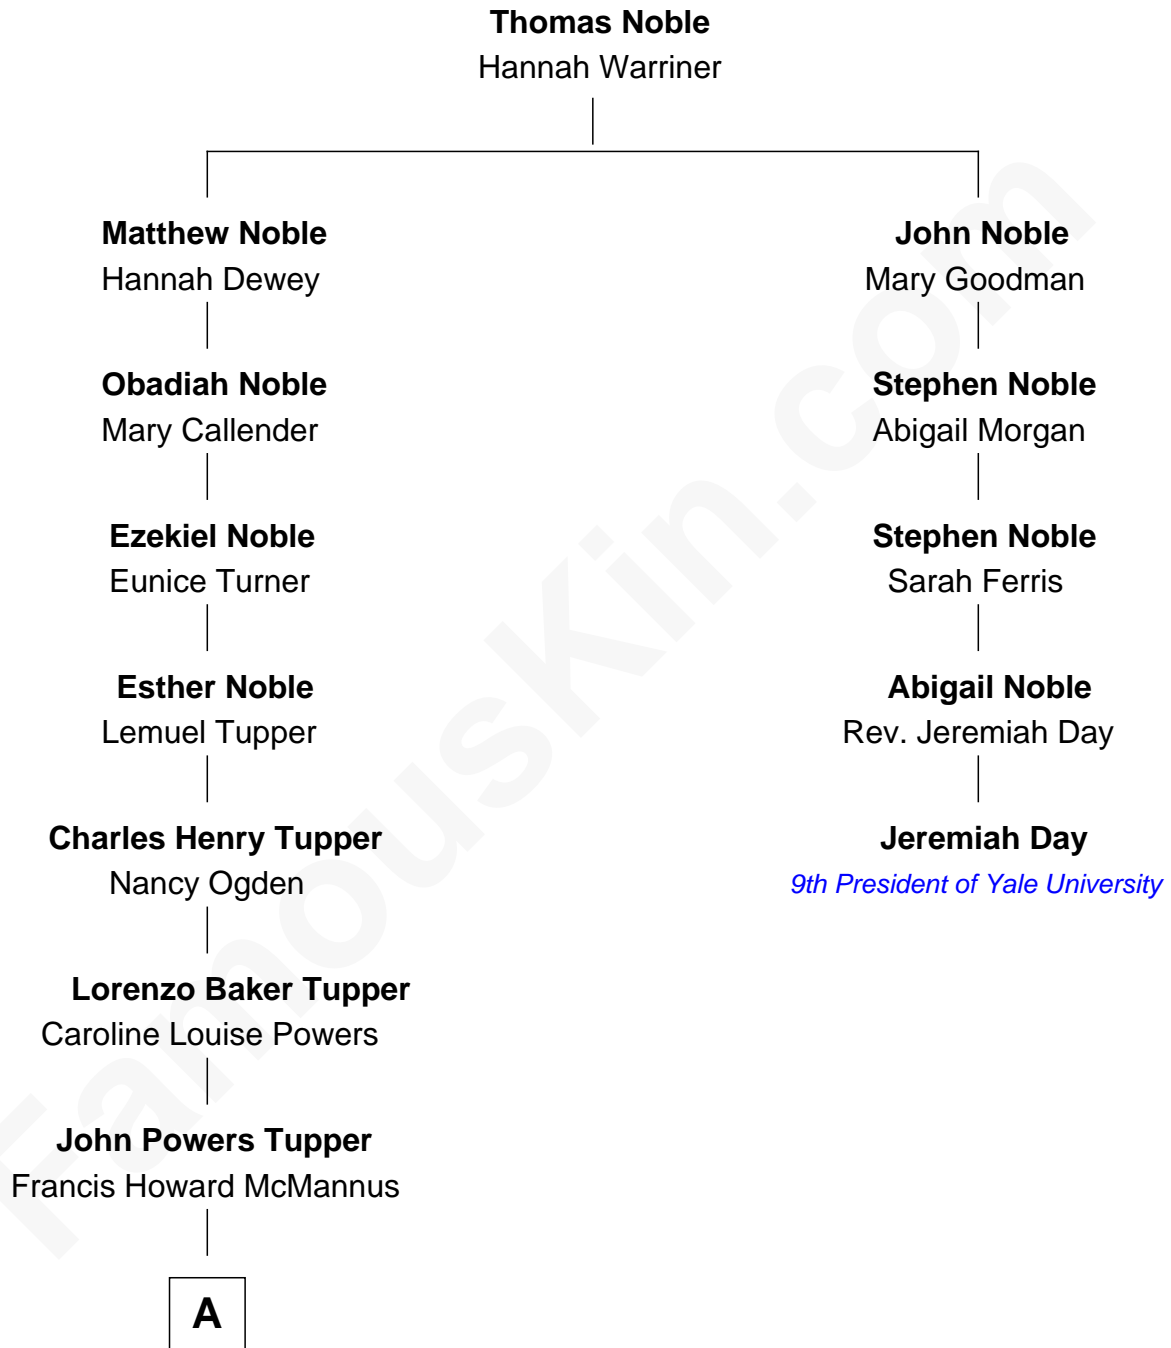

FamousKin.com

Relationship Chart of

Ken Burns

Documentary Filmmaker

4th cousin 5 times removed of

Jeremiah Day

9th President of Yale University

A

George Bancroft Tupper

Lyla Morris Smith

Lyla Smith Tupper

Robert Kyle Burns

Ken Burns

Documentary Filmmaker

FamousKin.com