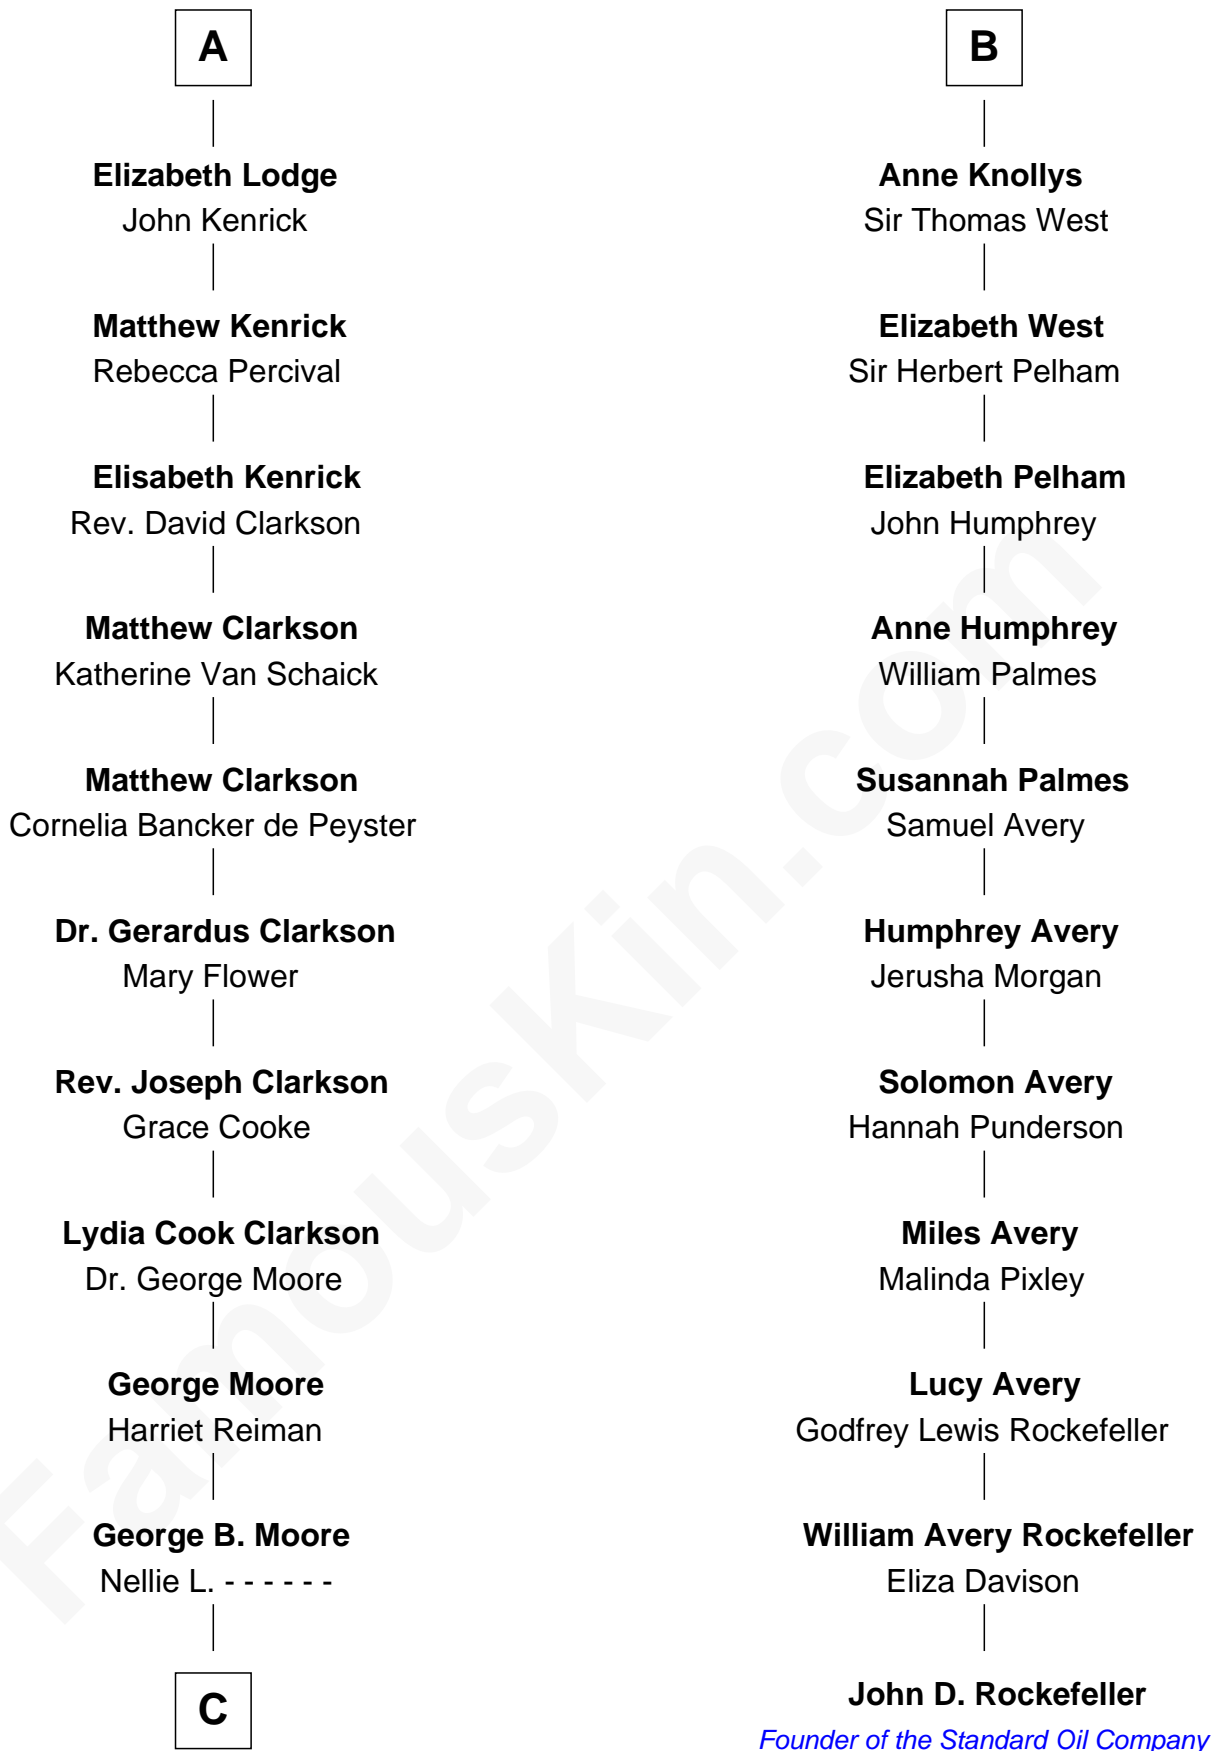

## Relationship Chart of

### Ken Burns

*Documentary Filmmaker*

17th cousin 2 times removed of

### John D. Rockefeller

*Founder of the Standard Oil Company*

**C**

**Emily Lucille Moore**  
Dr. Robert Kyle Burns

**Robert Kyle Burns**  
Lyla Smith Tupper

**Ken Burns**  
*Documentary Filmmaker*

FamousKin.com