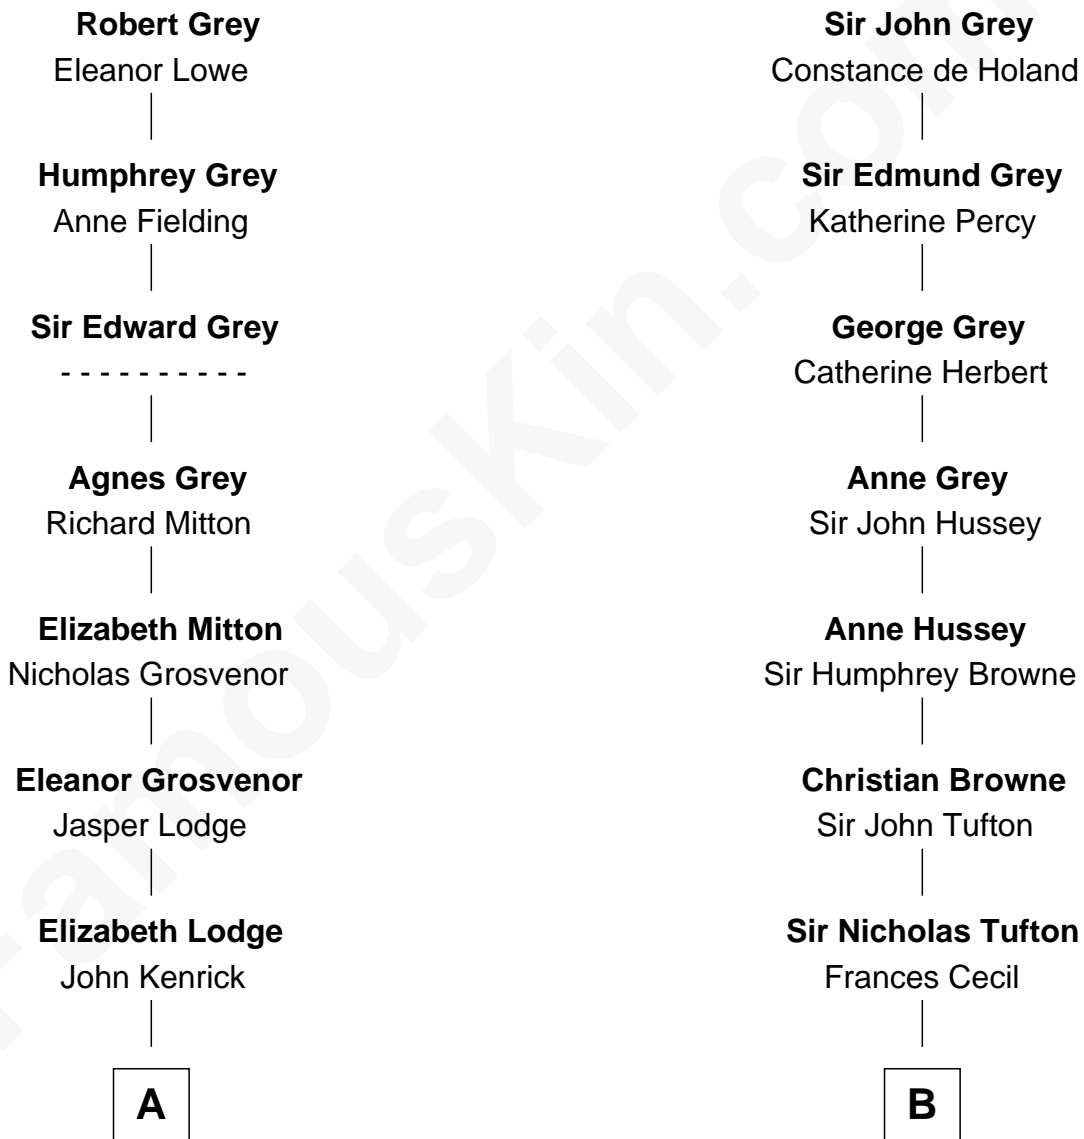

Sir Reynold Grey

with wife
Joan Astley

with wife
Margaret de Ros