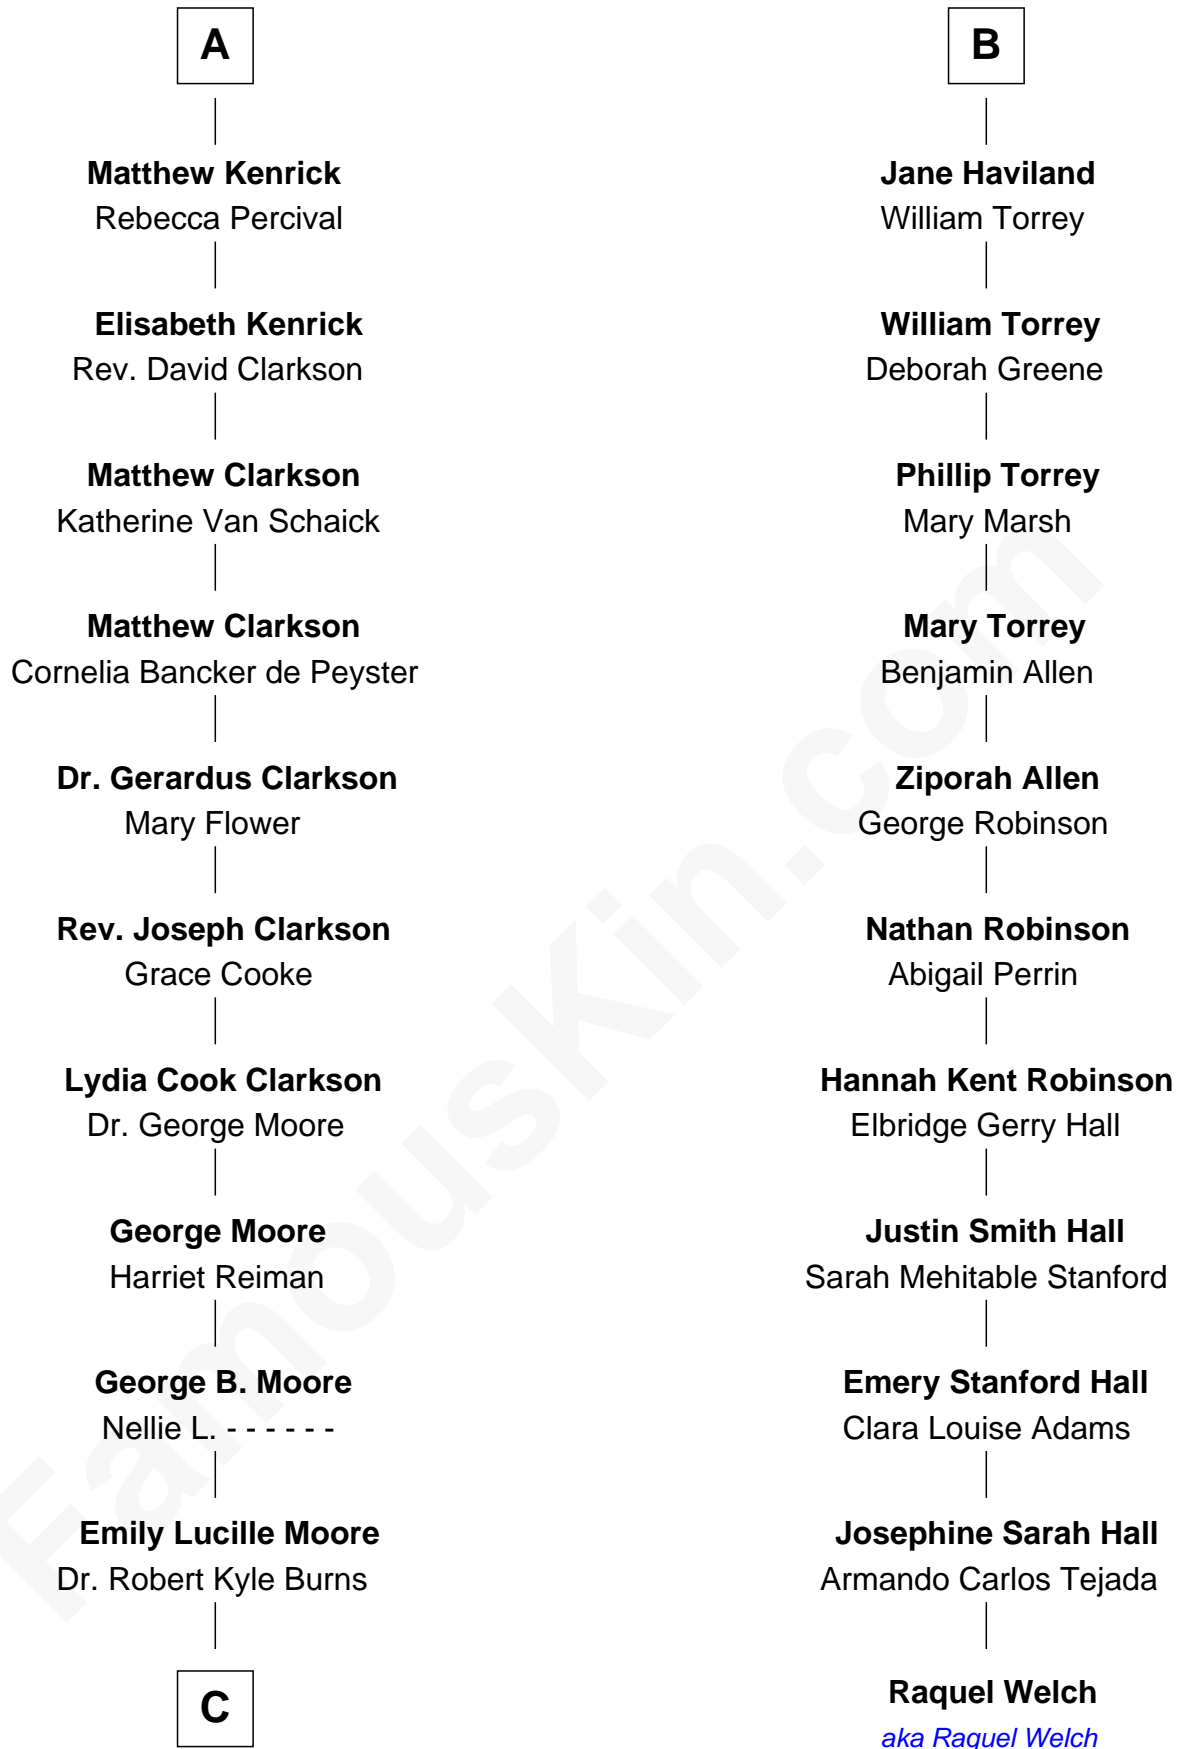

# FamousKin.com Relationship Chart of

**Ken Burns**

*Documentary Filmmaker*

17th cousin 1 time removed of

**Raquel Welch**

*Movie Actress*

**Sir Reynold Grey**

*with wife  
Joan Astley*

Katherine Percy

**Sir Edward Grey**

-----

**Anne Grey**

Sir John Grey

*Probable*

**Agnes Grey**

Richard Mitton

**Tacy Grey**

John Guise

**Elizabeth Mitton**

Nicholas Grosvenor

**William Guise**

Mary Rotsey

**Eleanor Grosvenor**

Jasper Lodge

**John Guise**

Jane Pauncefoot

**Elizabeth Lodge**

John Kenrick

**Elizabeth Guise**

Robert Haviland

**A**

**B**