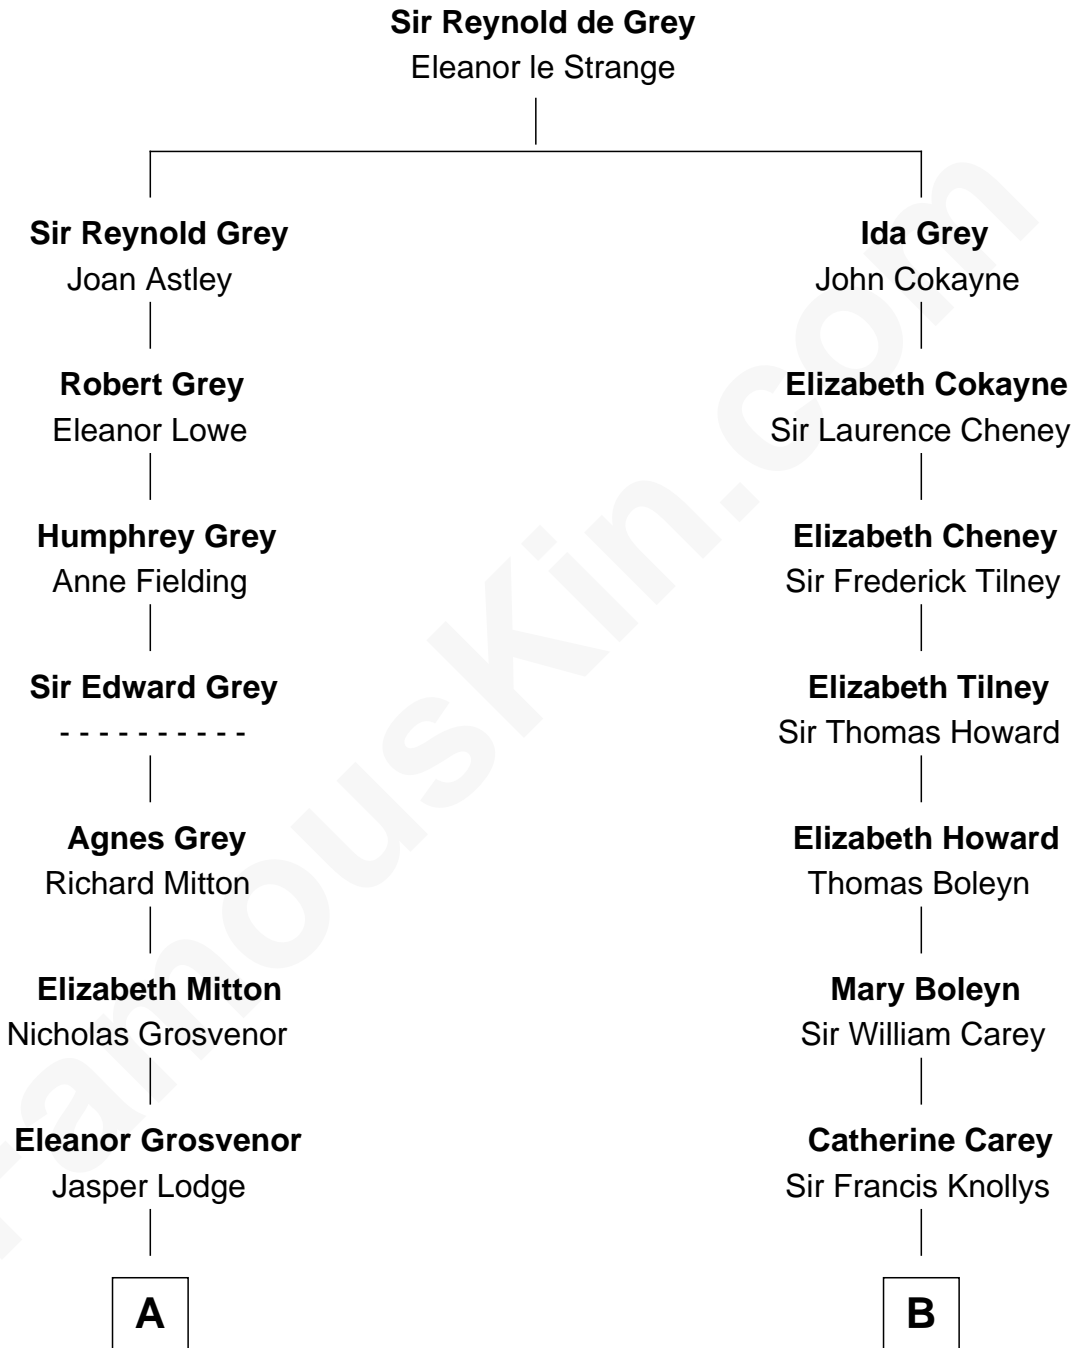

FamousKin.com

Relationship Chart of

Ken Burns

Documentary Filmmaker

19th cousin 2 times removed of

Gretchen Mol

TV and Movie Actress

C

Emily Lucille Moore
Dr. Robert Kyle Burns

Robert Kyle Burns
Lyla Smith Tupper

Ken Burns
Documentary Filmmaker

D

Henry Williams Morgan
Lydia Clift Williams

Harry Clift Morgan
Virgia Viola Hull

Henry Williams Morgan
Beatrix Chappuis