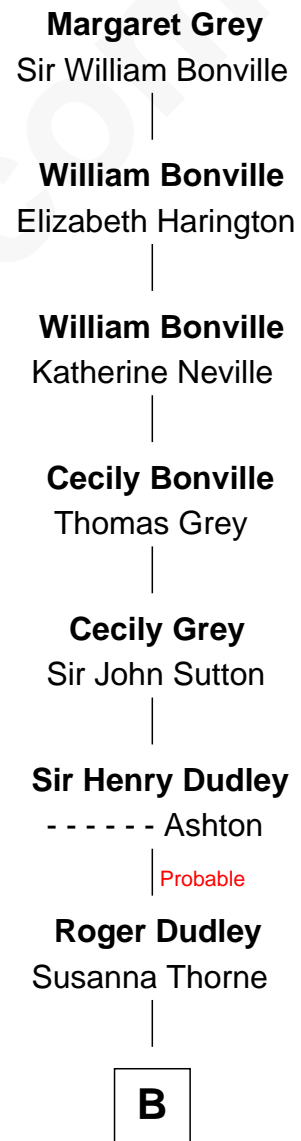

# FamousKin.com Relationship Chart of

**Ken Burns**

*Documentary Filmmaker*

18th cousin of

**Herbert Hoover**

*31st U.S. President*

**Sir Reynold Grey**

*with wife  
Joan Astley*

*with wife  
Margaret de Ros*

**C**

**Robert Kyle Burns**

Lyla Smith Tupper

**Ken Burns**

*Documentary Filmmaker*

**D**

**Hulda Randall Minthorn**

Jessie Clark Hoover

**Herbert Hoover**

*31st U.S. President*

FamousKin.com