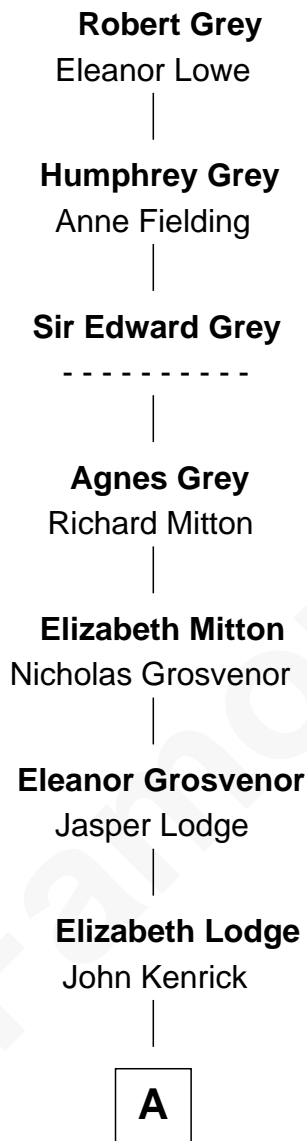

# FamousKin.com Relationship Chart of

**Ken Burns**

*Documentary Filmmaker*

18th cousin of

**Herbert Hoover**

*31st U.S. President*

**Sir Reynold Grey**

*with wife  
Joan Astley*

*with wife  
Margaret de Ros*

**C**

**Robert Kyle Burns**

Lyla Smith Tupper

**Ken Burns**

*Documentary Filmmaker*

**D**

**Hulda Randall Minthorn**

Jessie Clark Hoover

**Herbert Hoover**

*31st U.S. President*

FamousKin.com