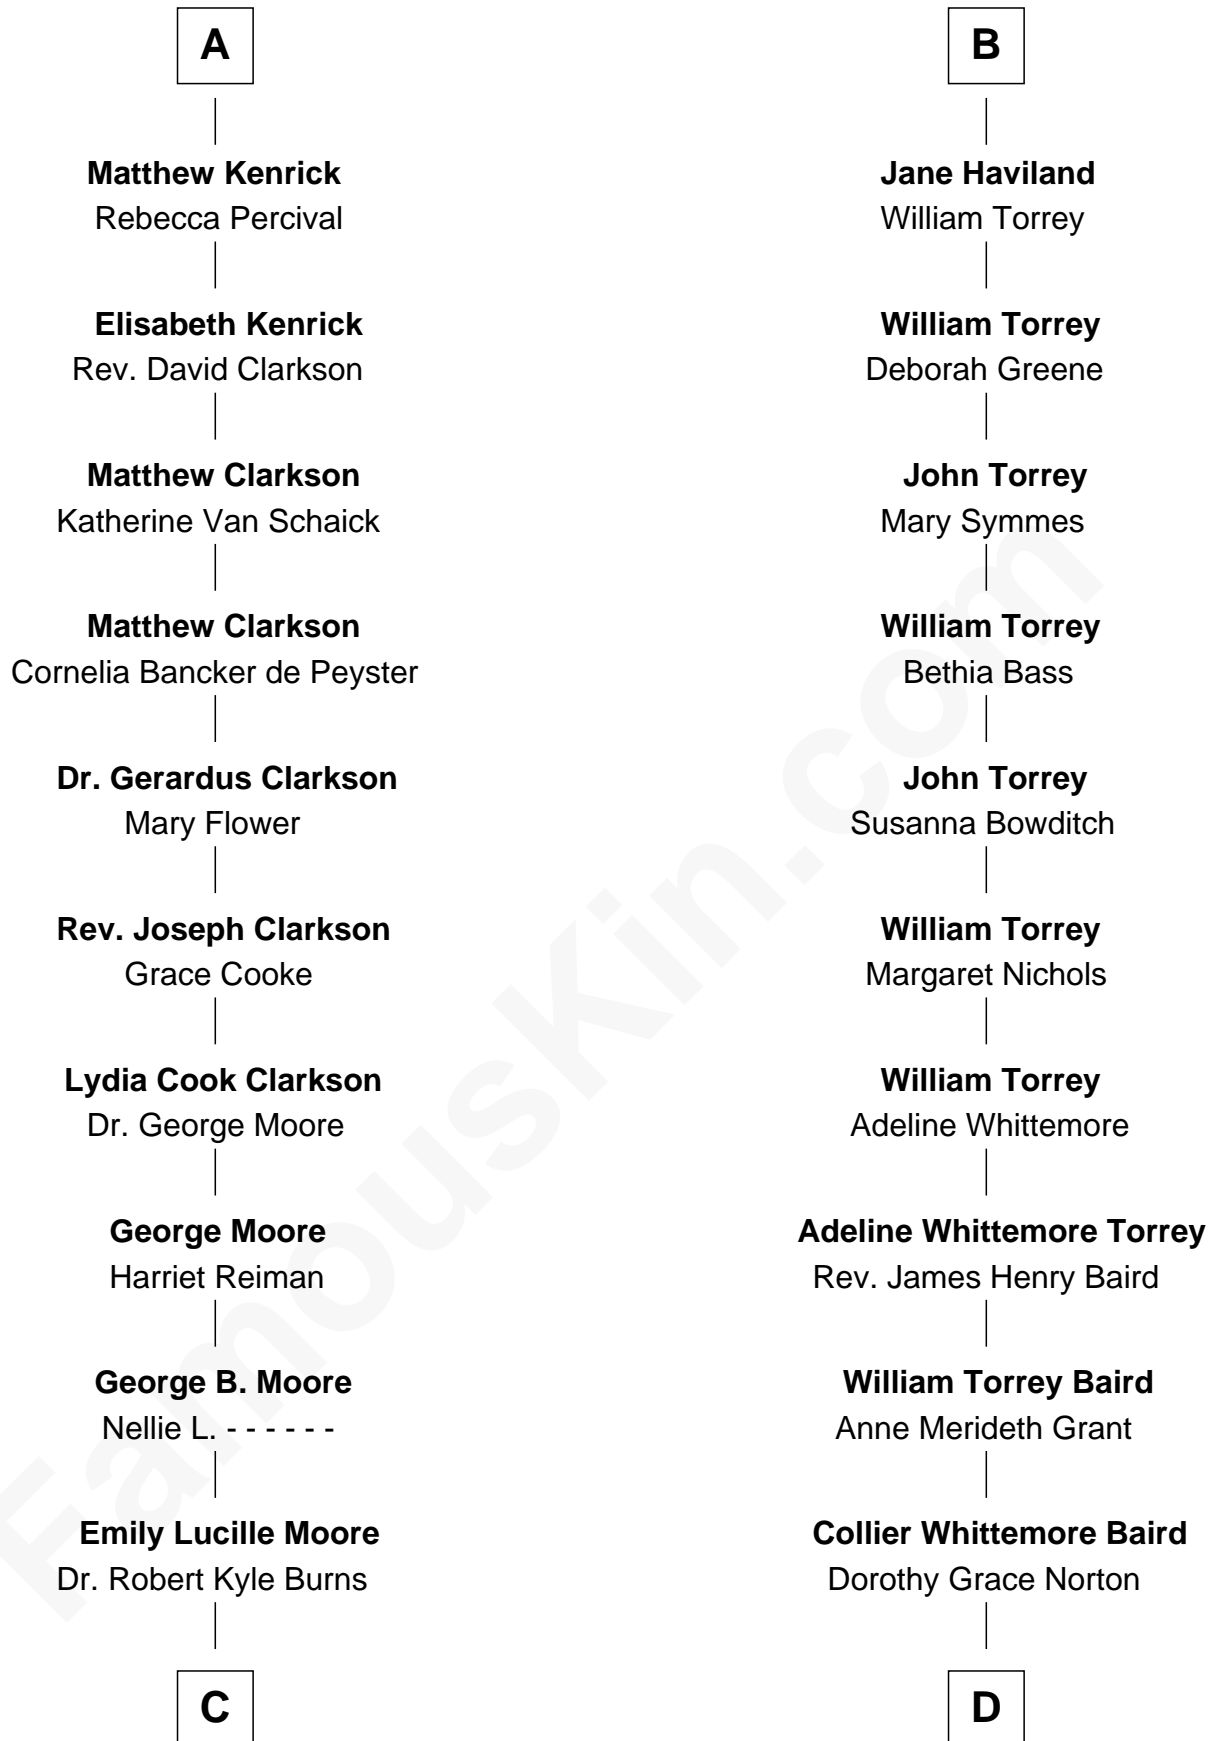

# FamousKin.com Relationship Chart of

**Ken Burns**

*Documentary Filmmaker*

18th cousin 1 time removed of

**Billie Eilish**

*Singer and Songwriter*

**Sir Reynold Grey**

*with wife  
Joan Astley*

*with wife  
Margaret de Ros*

**C**

**Robert Kyle Burns**

Lyla Smith Tupper

**Ken Burns**

*Documentary Filmmaker*

**D**

**William Norton Baird**