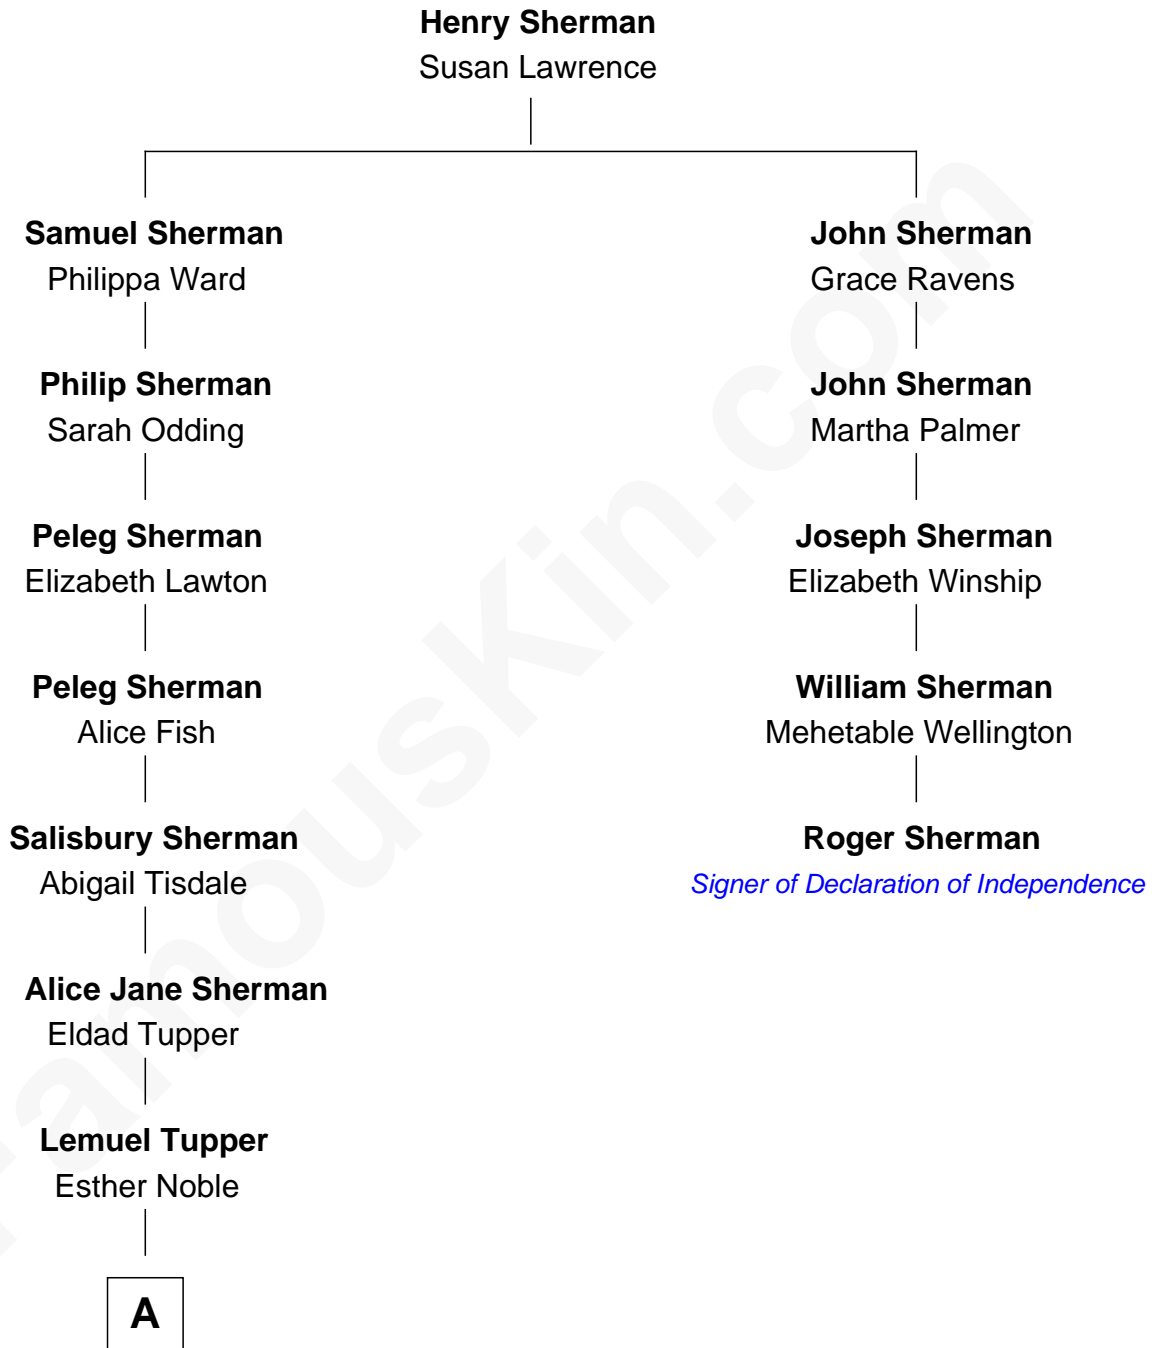

# FamousKin.com

## Relationship Chart of

### Ken Burns

*Documentary Filmmaker*

4th cousin 8 times removed of

### Roger Sherman

*Signer of the Declaration of Independence*

**A**

—  
**Charles Henry Tupper**

Nancy Ogden

—  
**Lorenzo Baker Tupper**

Caroline Louise Powers

—  
**John Powers Tupper**