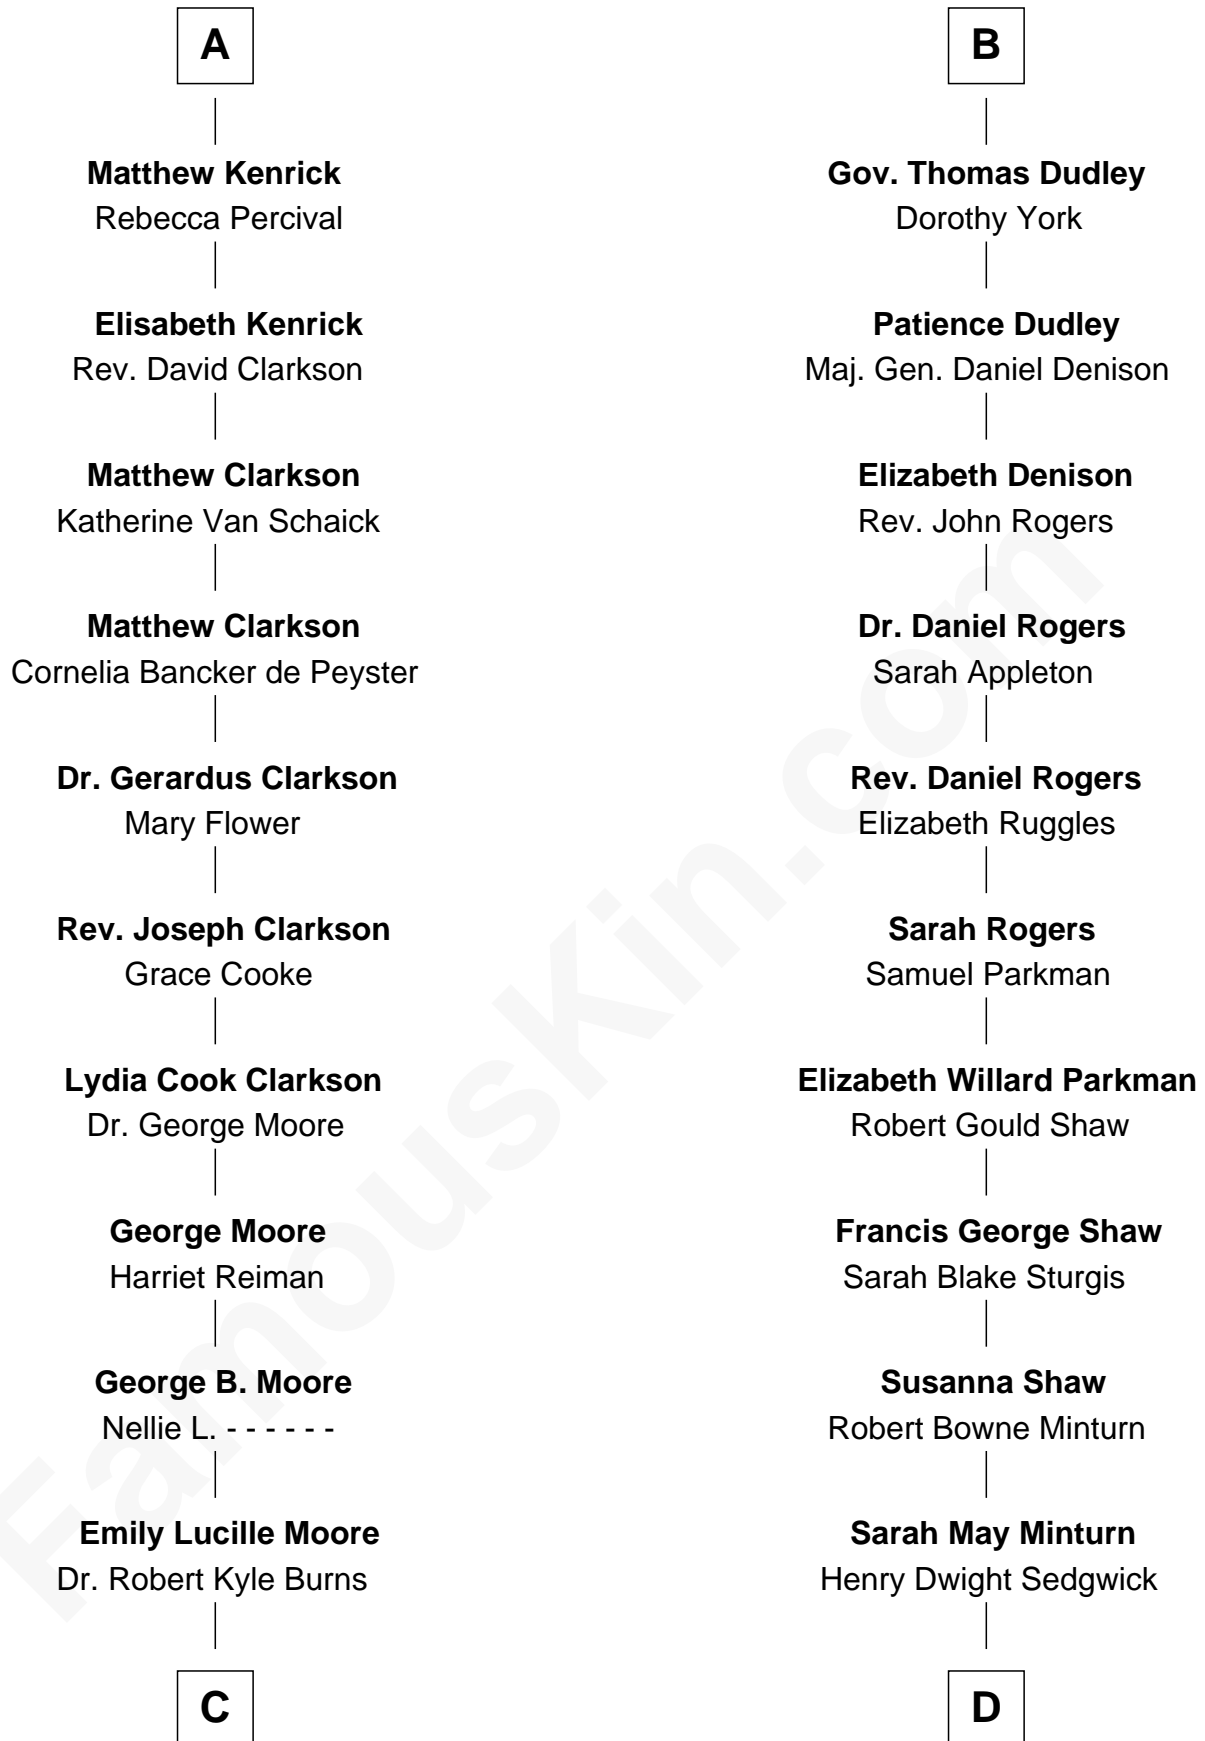

## Relationship Chart of

### Ken Burns

*Documentary Filmmaker*

18th cousin 1 time removed of

**Kyra Sedgwick**

*TV and Movie Actress*

**Sir Reynold Grey**

*with wife*  
*Joan Astley*

*with wife*  
*Margaret de Ros*