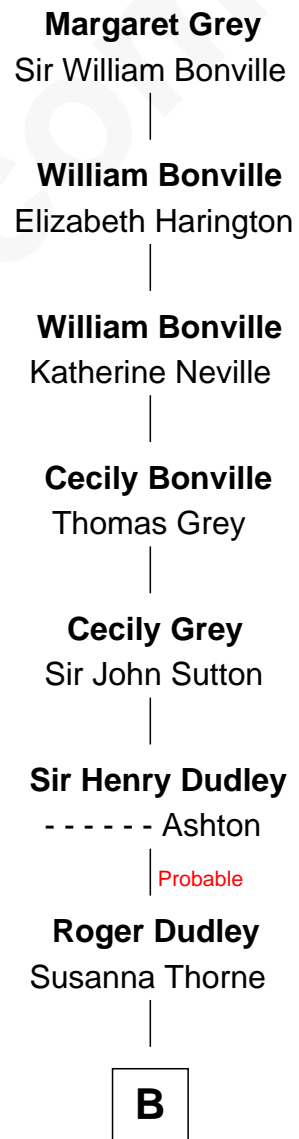

# FamousKin.com

## Relationship Chart of

### Ken Burns

*Documentary Filmmaker*

18th cousin 1 time removed of

**Kyra Sedgwick**

*TV and Movie Actress*

**Sir Reynold Grey**

*with wife*  
*Joan Astley*

*with wife*  
*Margaret de Ros*