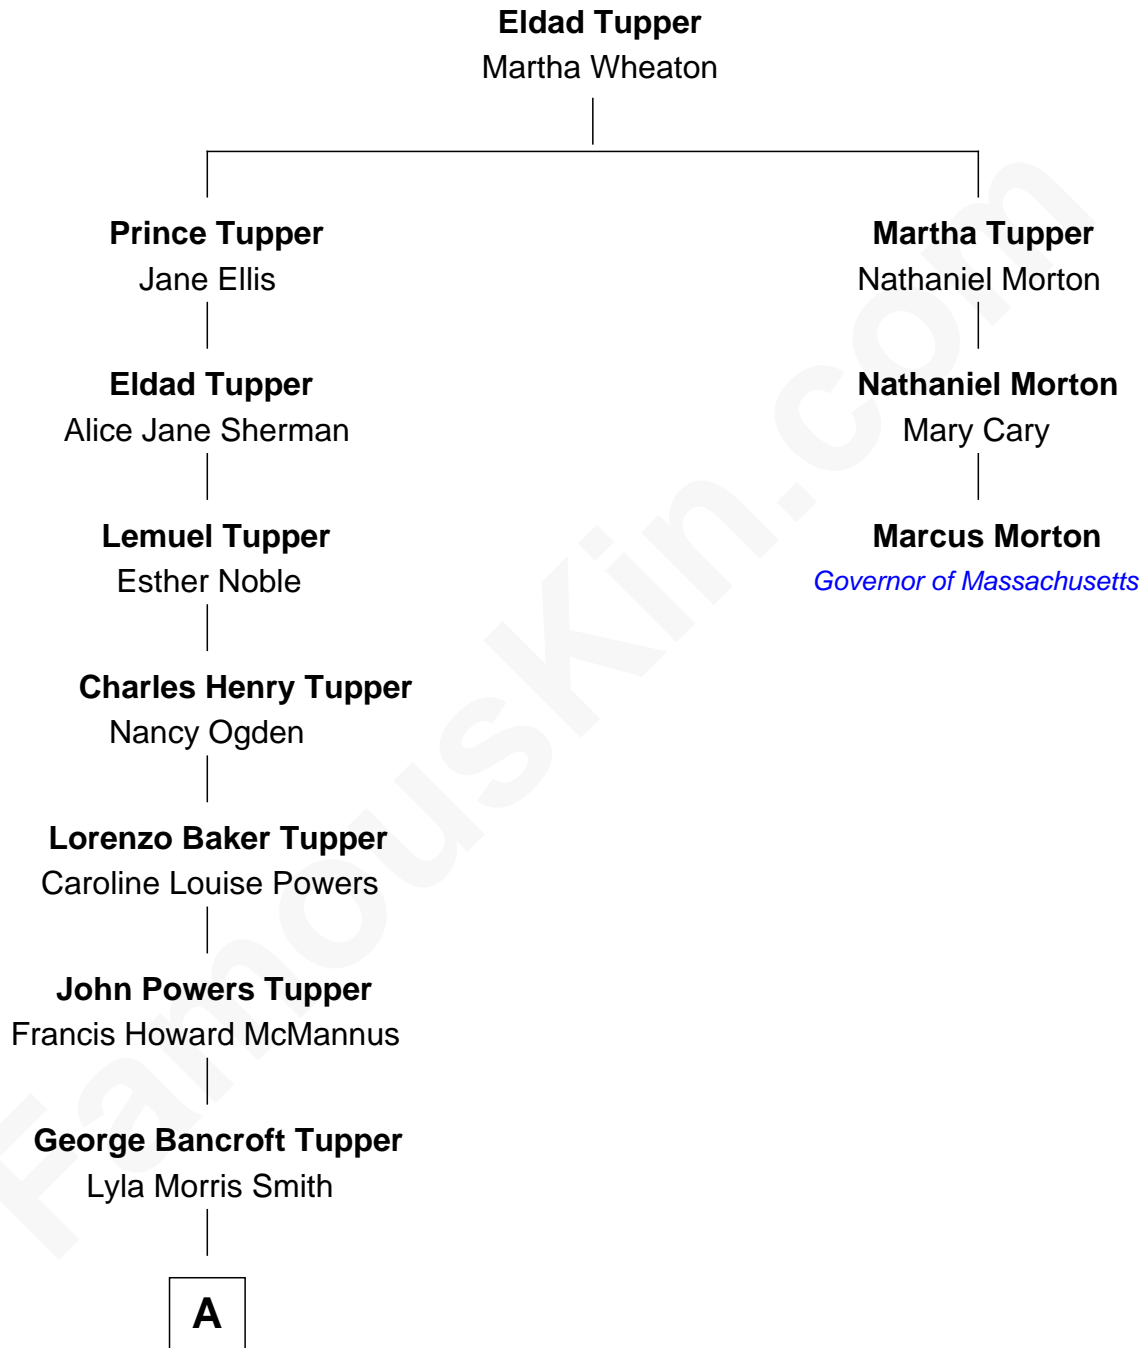

FamousKin.com

Relationship Chart of

Ken Burns

Documentary Filmmaker

2nd cousin 6 times removed of

Marcus Morton

16th and 18th Governor of Massachusetts

A

—
Lyla Smith Tupper

Robert Kyle Burns

—
Ken Burns

Documentary Filmmaker

FamousKin.com