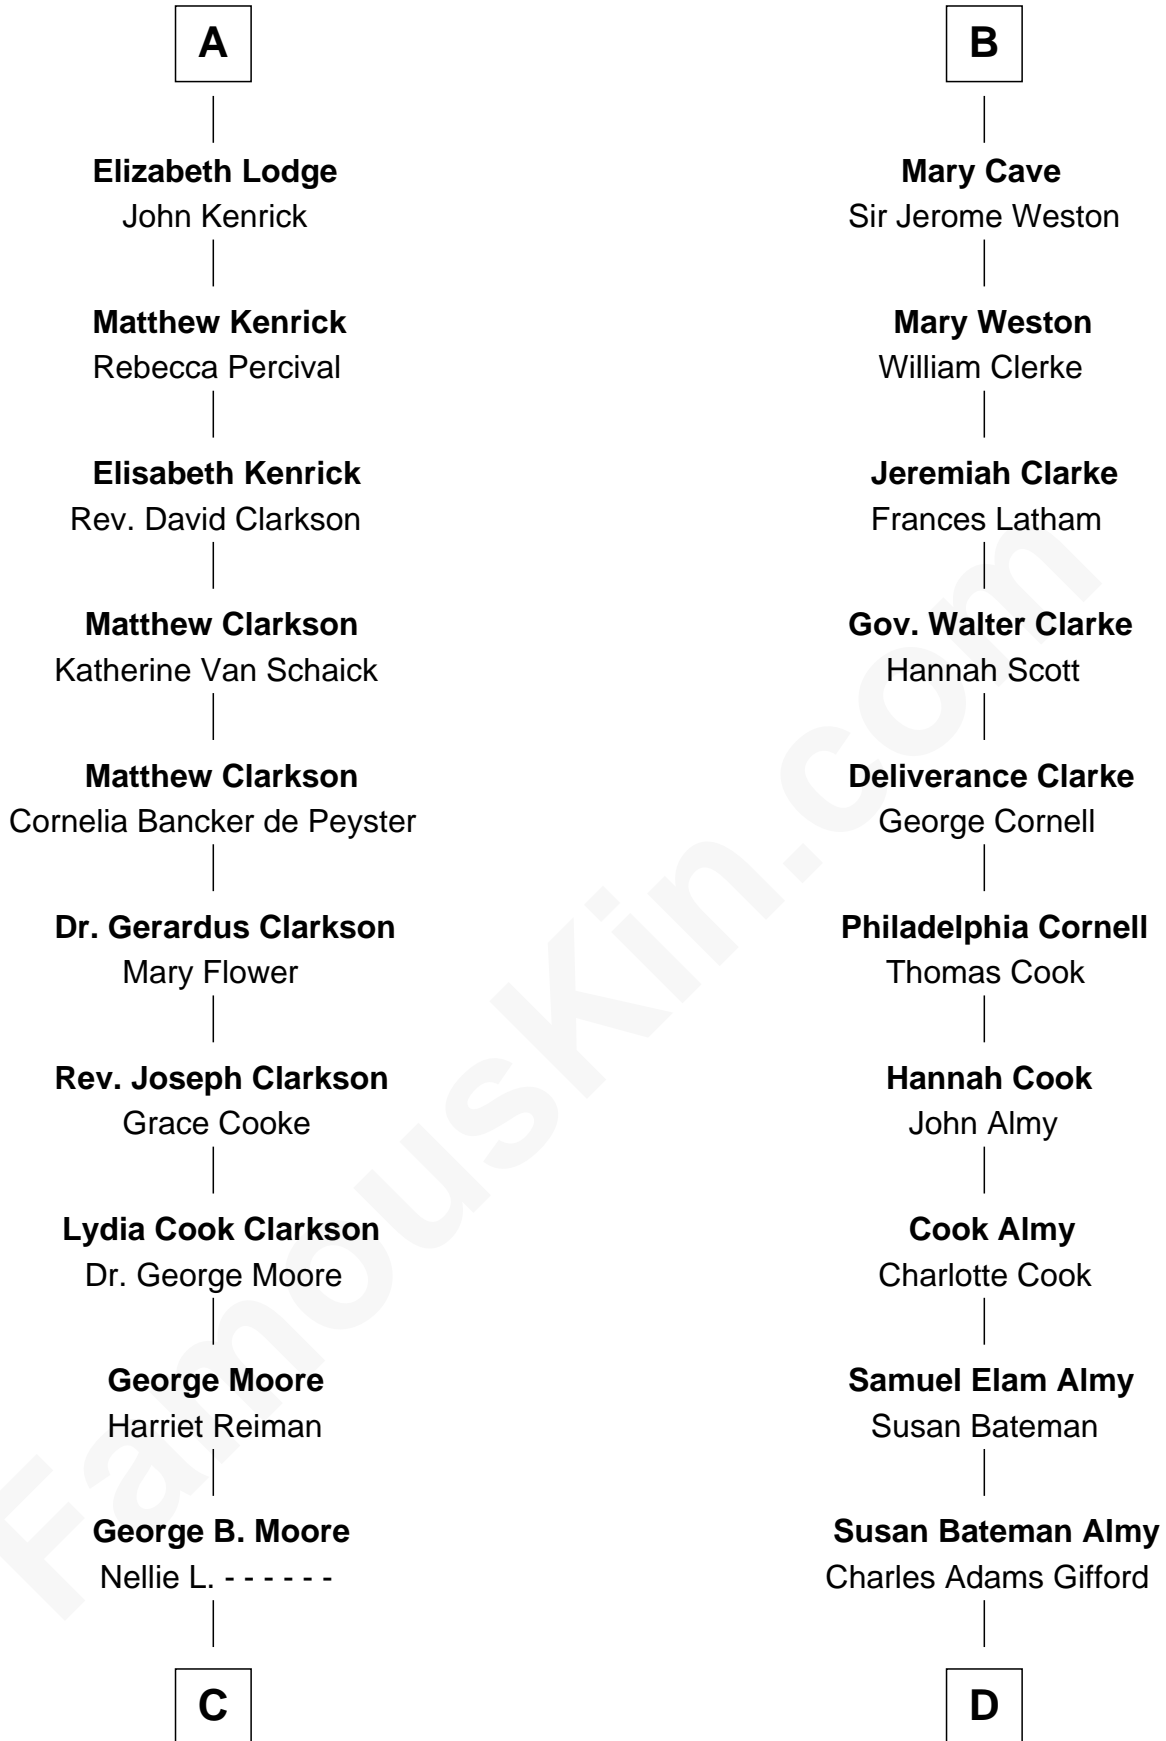

FamousKin.com Relationship Chart of

Ken Burns

Documentary Filmmaker

19th cousin of

Marilyn Monroe

Actress, Model, and Singer

Sir Reynold de Grey

Eleanor le Strange

Richard Mitton

Elizabeth Mitton

Nicholas Grosvenor

Eleanor Grosvenor

Jasper Lodge

A

Ida Grey

John Cokayne

Elizabeth Cokayne

Sir Philip le Boteler

Philip Boteler

Isabel Willoughby

John Boteler

Constance Vere

Elizabeth Boteler

Thomas Lovett

Thomas Lovett

Anne Danvers

Elizabeth Lovett

Anthony Cave

B

C

Emily Lucille Moore
Dr. Robert Kyle Burns

Robert Kyle Burns
Lyla Smith Tupper