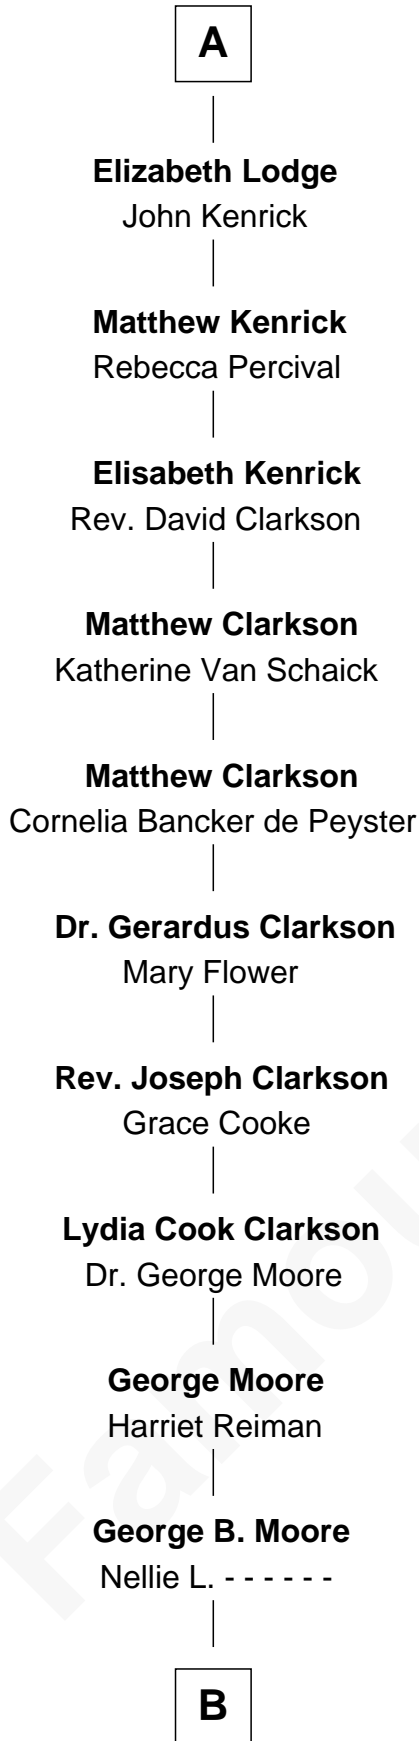

FamousKin.com

Relationship Chart of

Ken Burns

Documentary Filmmaker

5th cousin 14 times removed of

Catherine Howard

5th Wife of King Henry VIII

B

—
Emily Lucille Moore
Dr. Robert Kyle Burns

—
Robert Kyle Burns
Lyla Smith Tupper

—
Ken Burns
Documentary Filmmaker

FamousKin.com