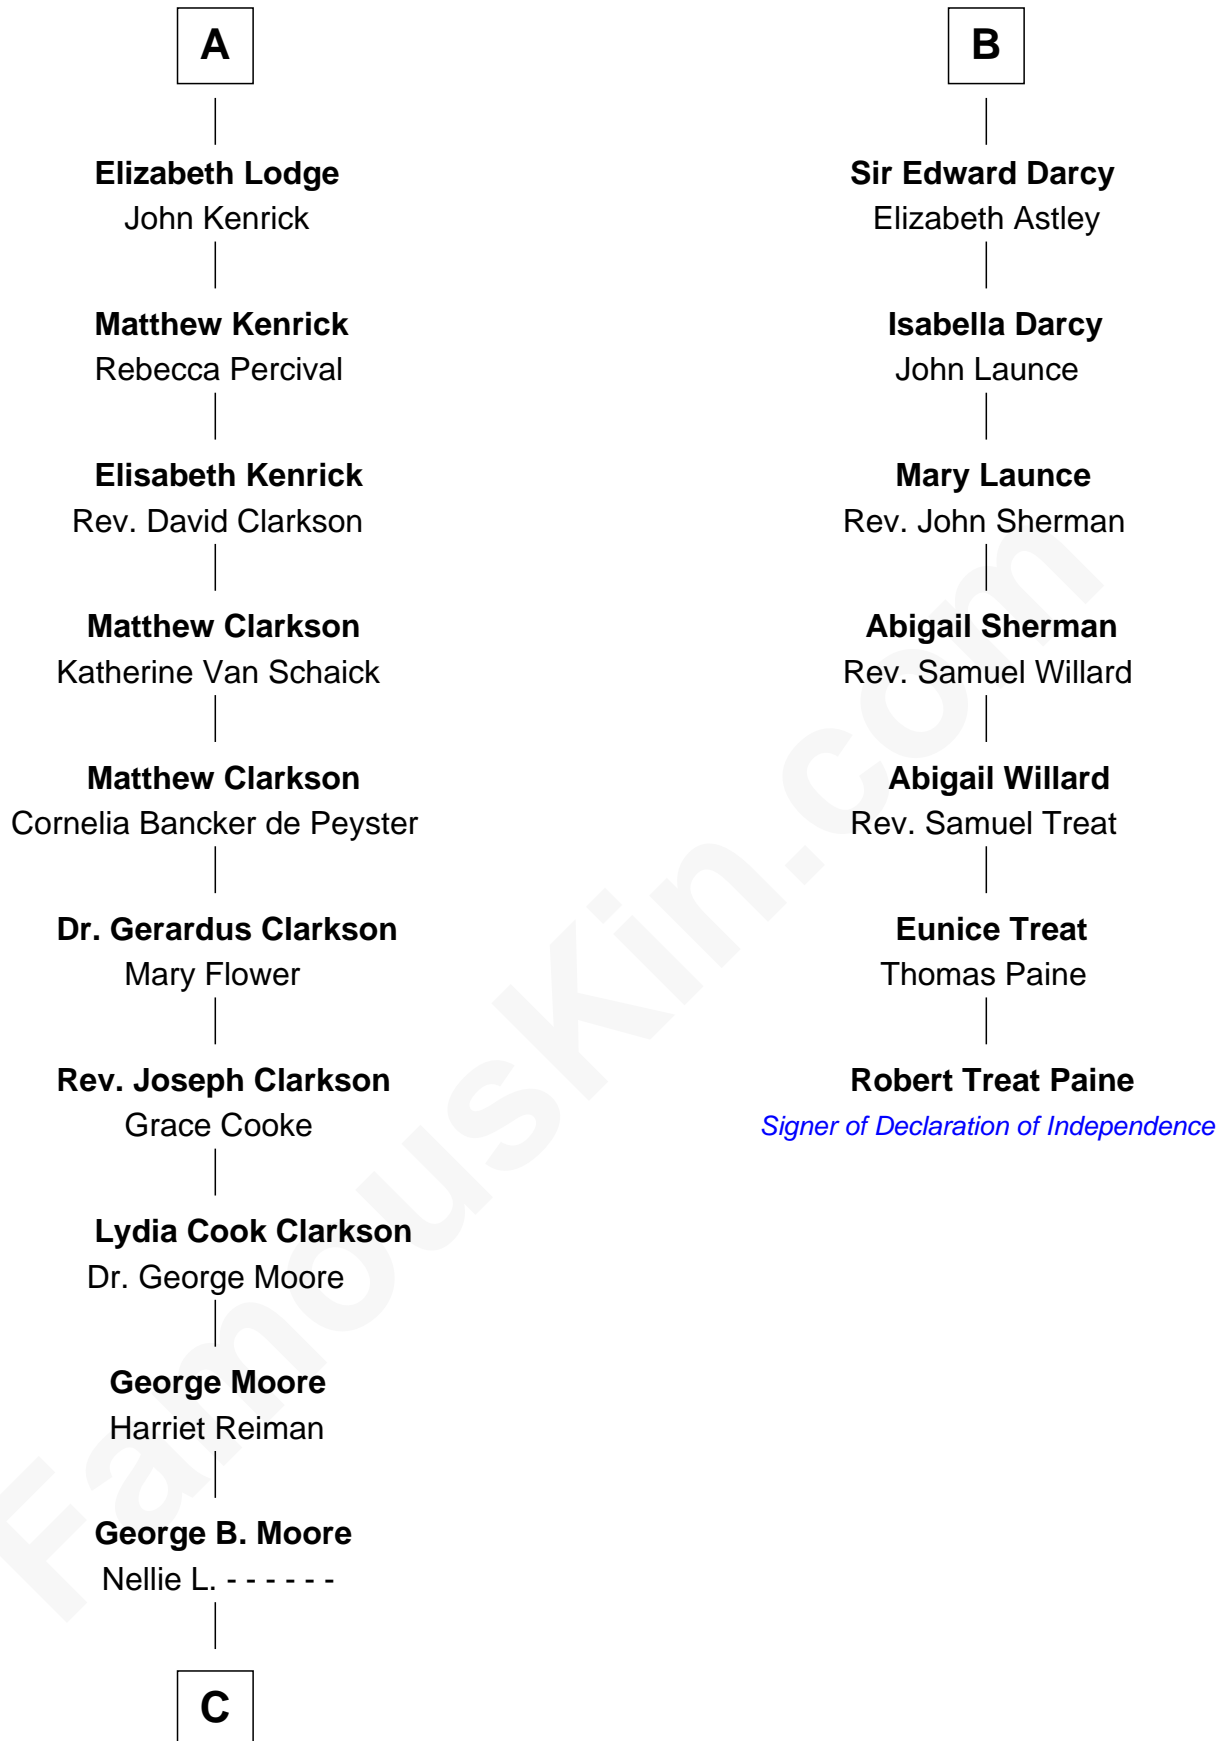

FamousKin.com

Relationship Chart of

Ken Burns

Documentary Filmmaker

13th cousin 6 times removed of

Robert Treat Paine

Signer of the Declaration of Independence

C

—
Emily Lucille Moore
Dr. Robert Kyle Burns

—
Robert Kyle Burns
Lyla Smith Tupper

—
Ken Burns
Documentary Filmmaker

FamousKin.com