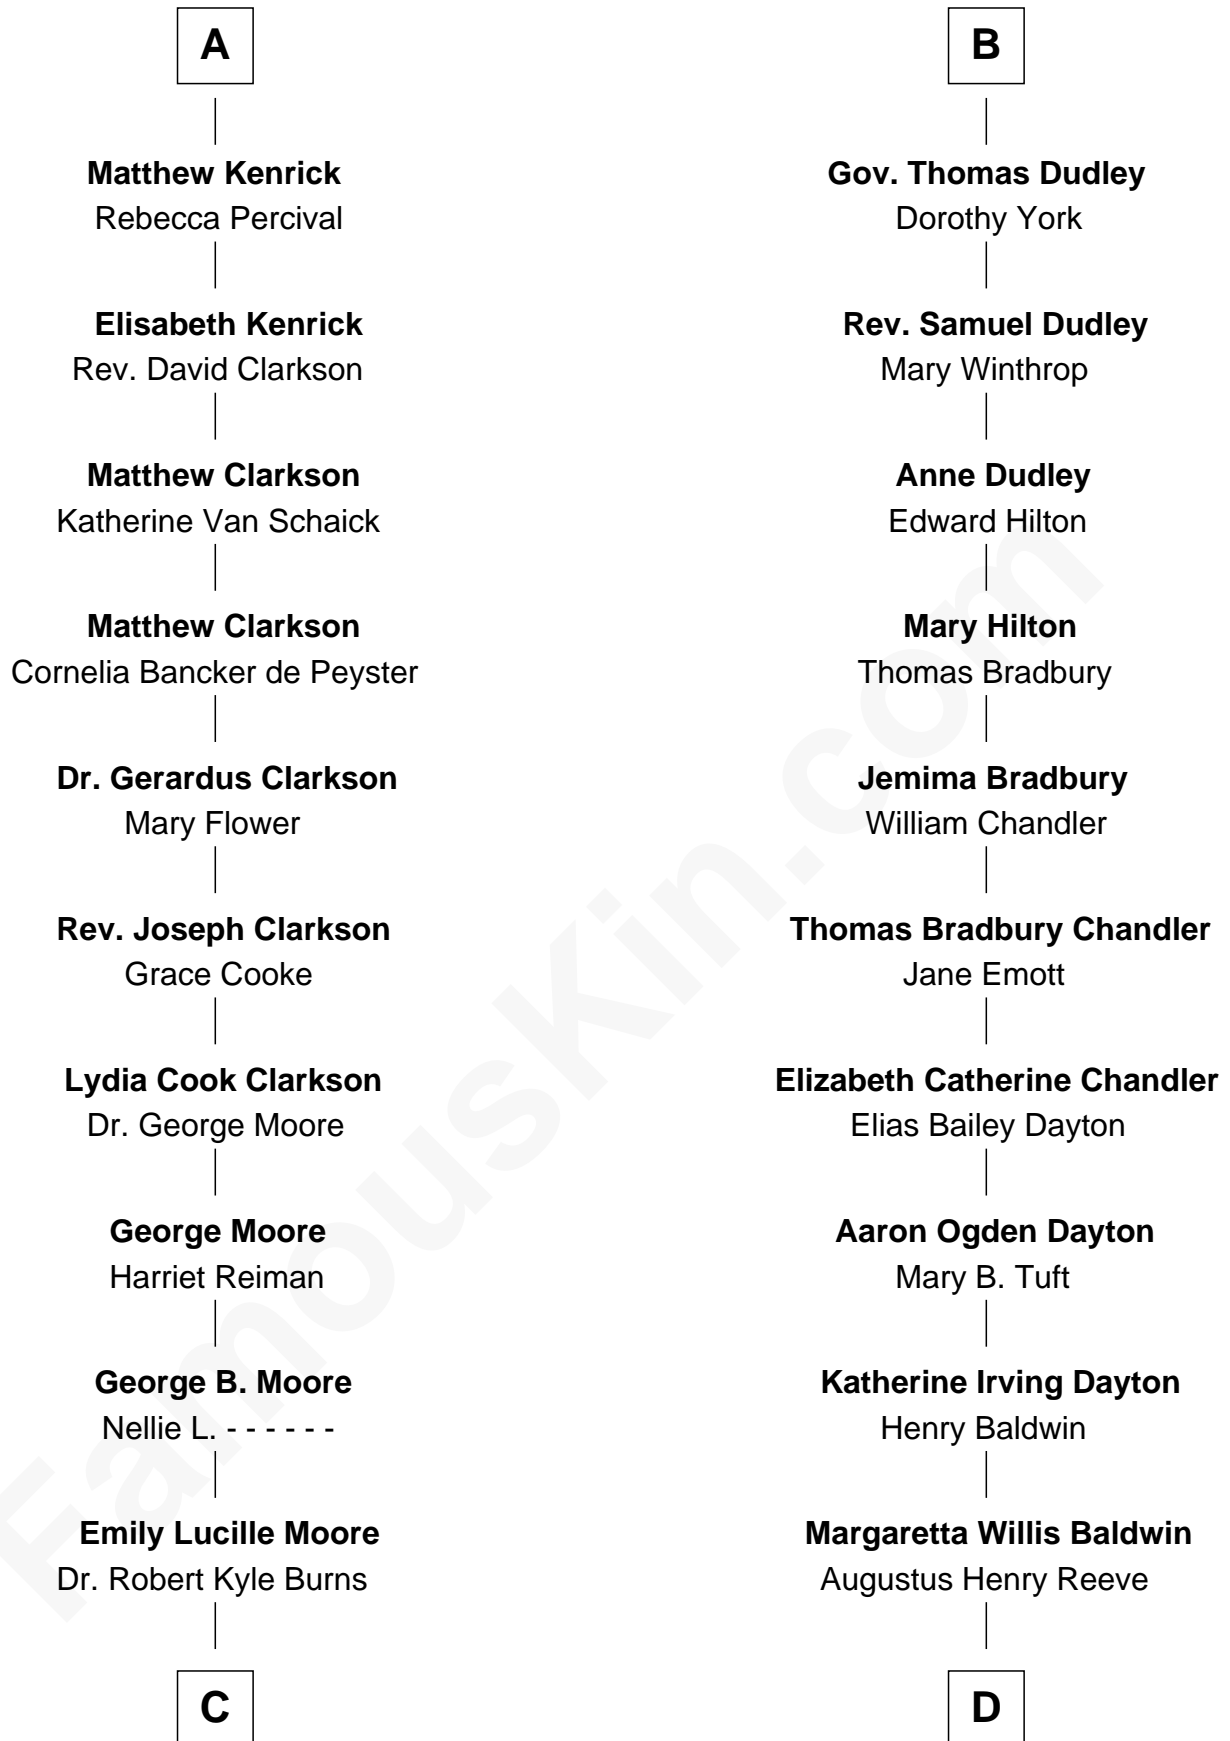

### Ken Burns

*Documentary Filmmaker*

18th cousin 1 time removed of

**Agnes Grey**  
Richard Mitton

**Elizabeth Mitton**  
Nicholas Grosvenor

**Eleanor Grosvenor**  
Jasper Lodge

**Elizabeth Lodge**  
John Kenrick

**Margaret Grey**  
Sir William Bonville

**William Bonville**  
Elizabeth Harington

**William Bonville**  
Katherine Neville

**Cecily Bonville**  
Thomas Grey

**Cecily Grey**  
Sir John Sutton

**Sir Henry Dudley**  
----- Ashton

**Roger Dudley**  
Susanna Thorne

**A**

**B**

**C**