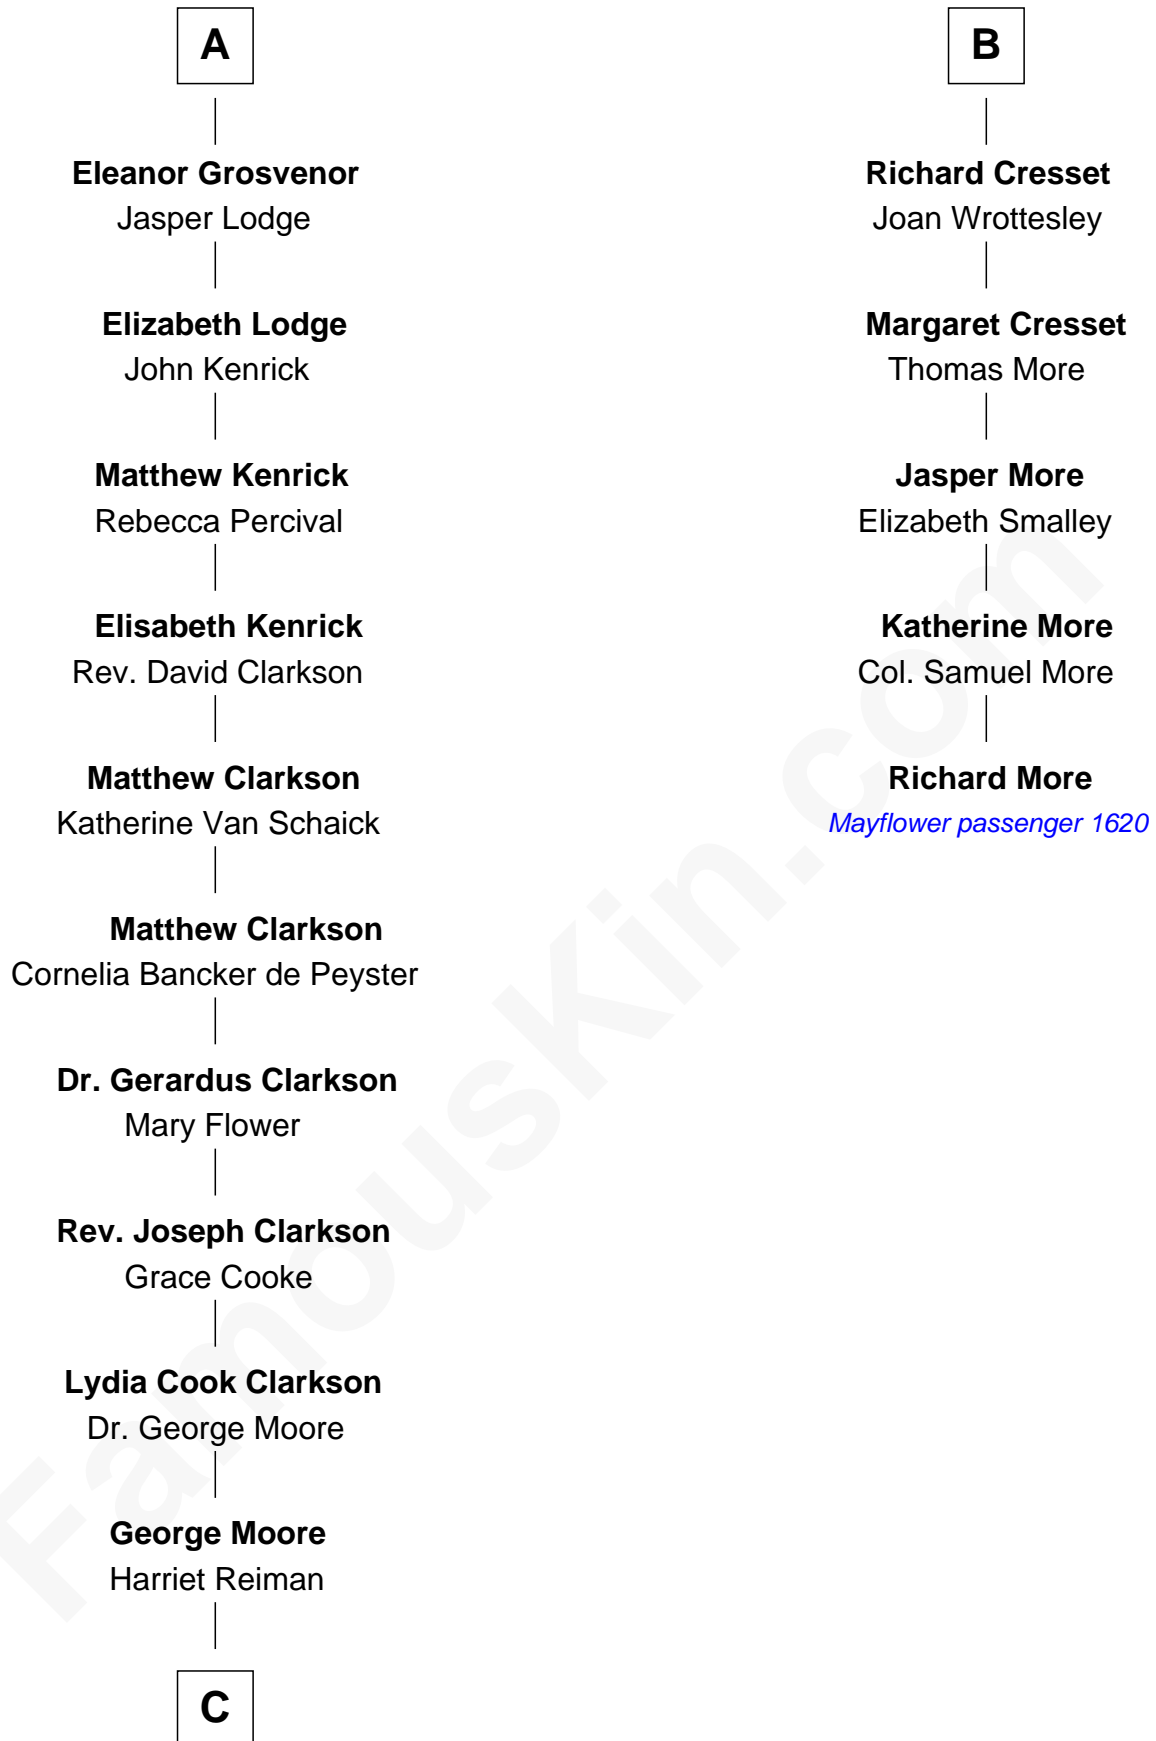

## Relationship Chart of

### Ken Burns

Documentary Filmmaker

11th cousin 9 times removed of

### Richard More

(c1614 - c1696) Mayflower passenger 1620

**MAYFLOWER**

**C**

George B. Moore

Nellie L. -----

Emily Lucille Moore

Dr. Robert Kyle Burns