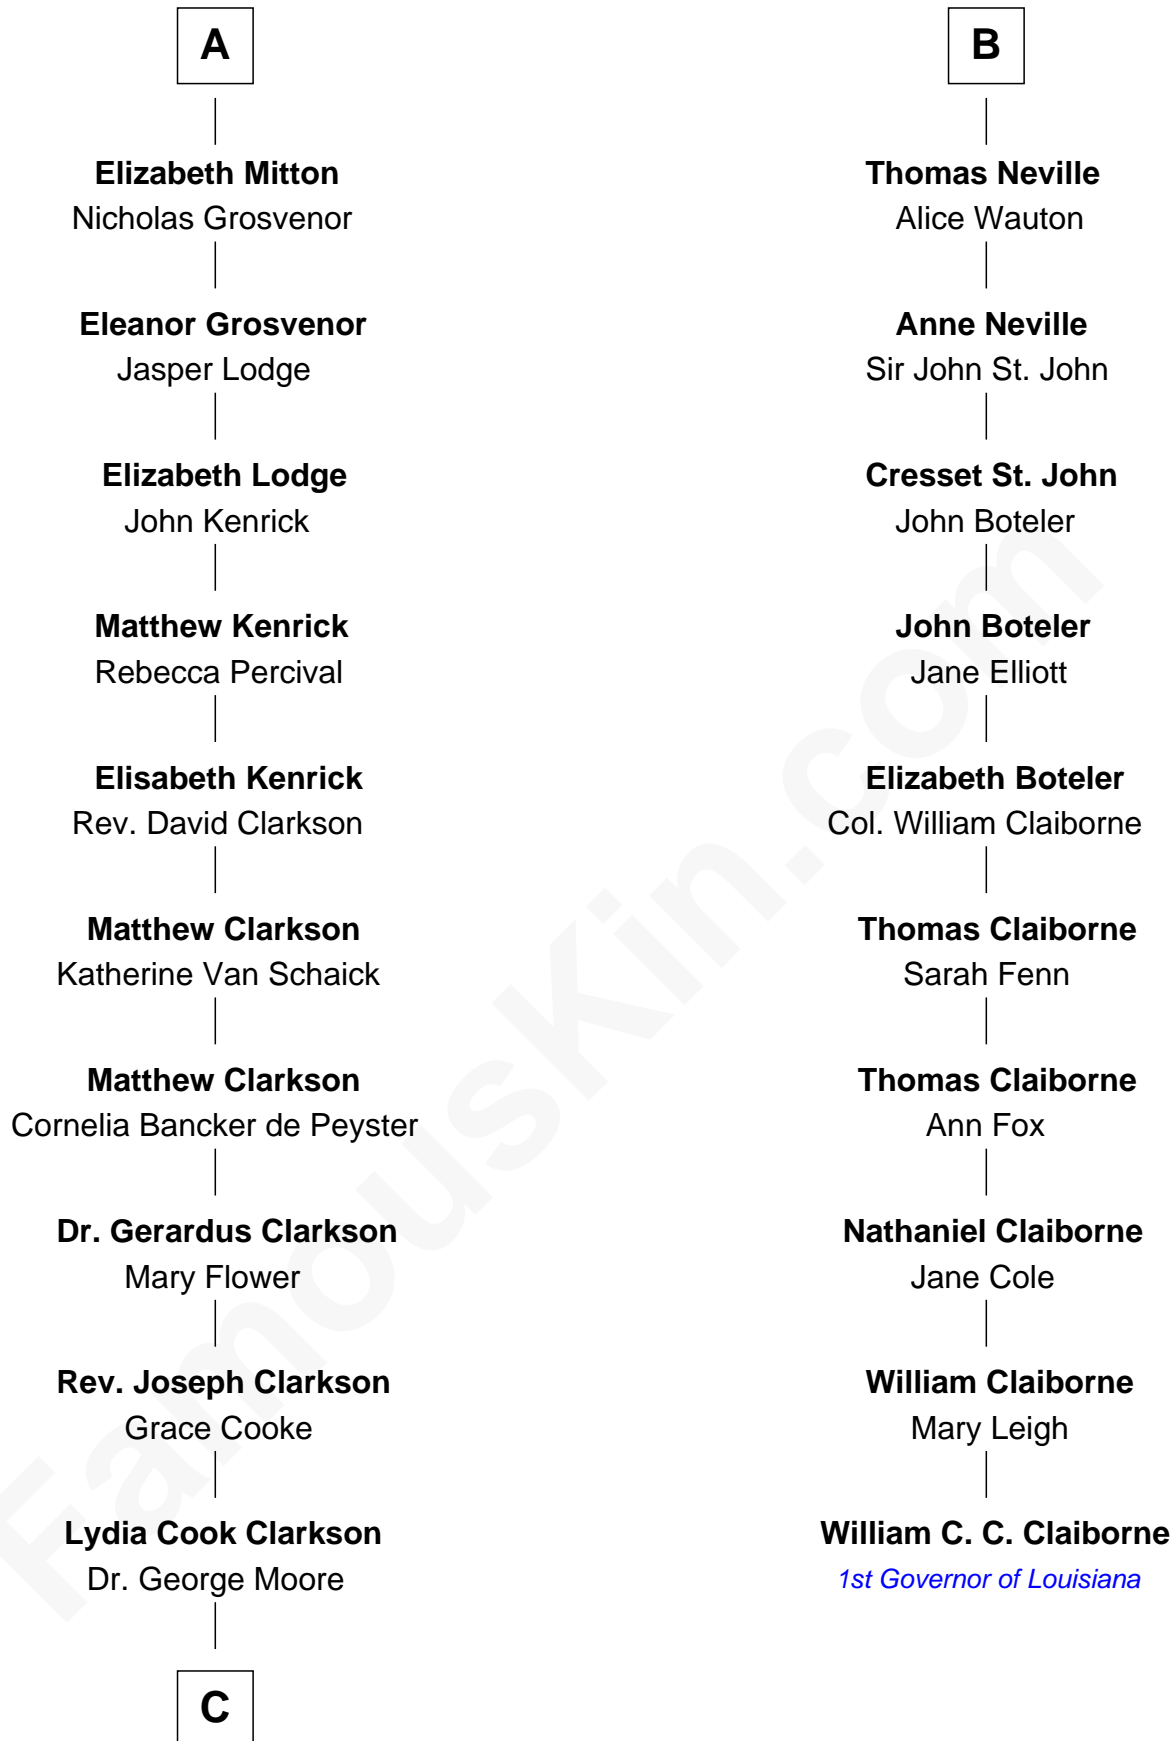

FamousKin.com

Relationship Chart of

Ken Burns

Documentary Filmmaker

16th cousin 5 times removed of

William C. C. Claiborne

1st Governor of Louisiana

Sir William de Boteler

Ela Herdeburgh

C

George Moore
Harriet Reiman

George B. Moore
Nellie L. -----

Emily Lucille Moore
Dr. Robert Kyle Burns

Robert Kyle Burns
Lyla Smith Tupper

Ken Burns
Documentary Filmmaker

FamousKin.com