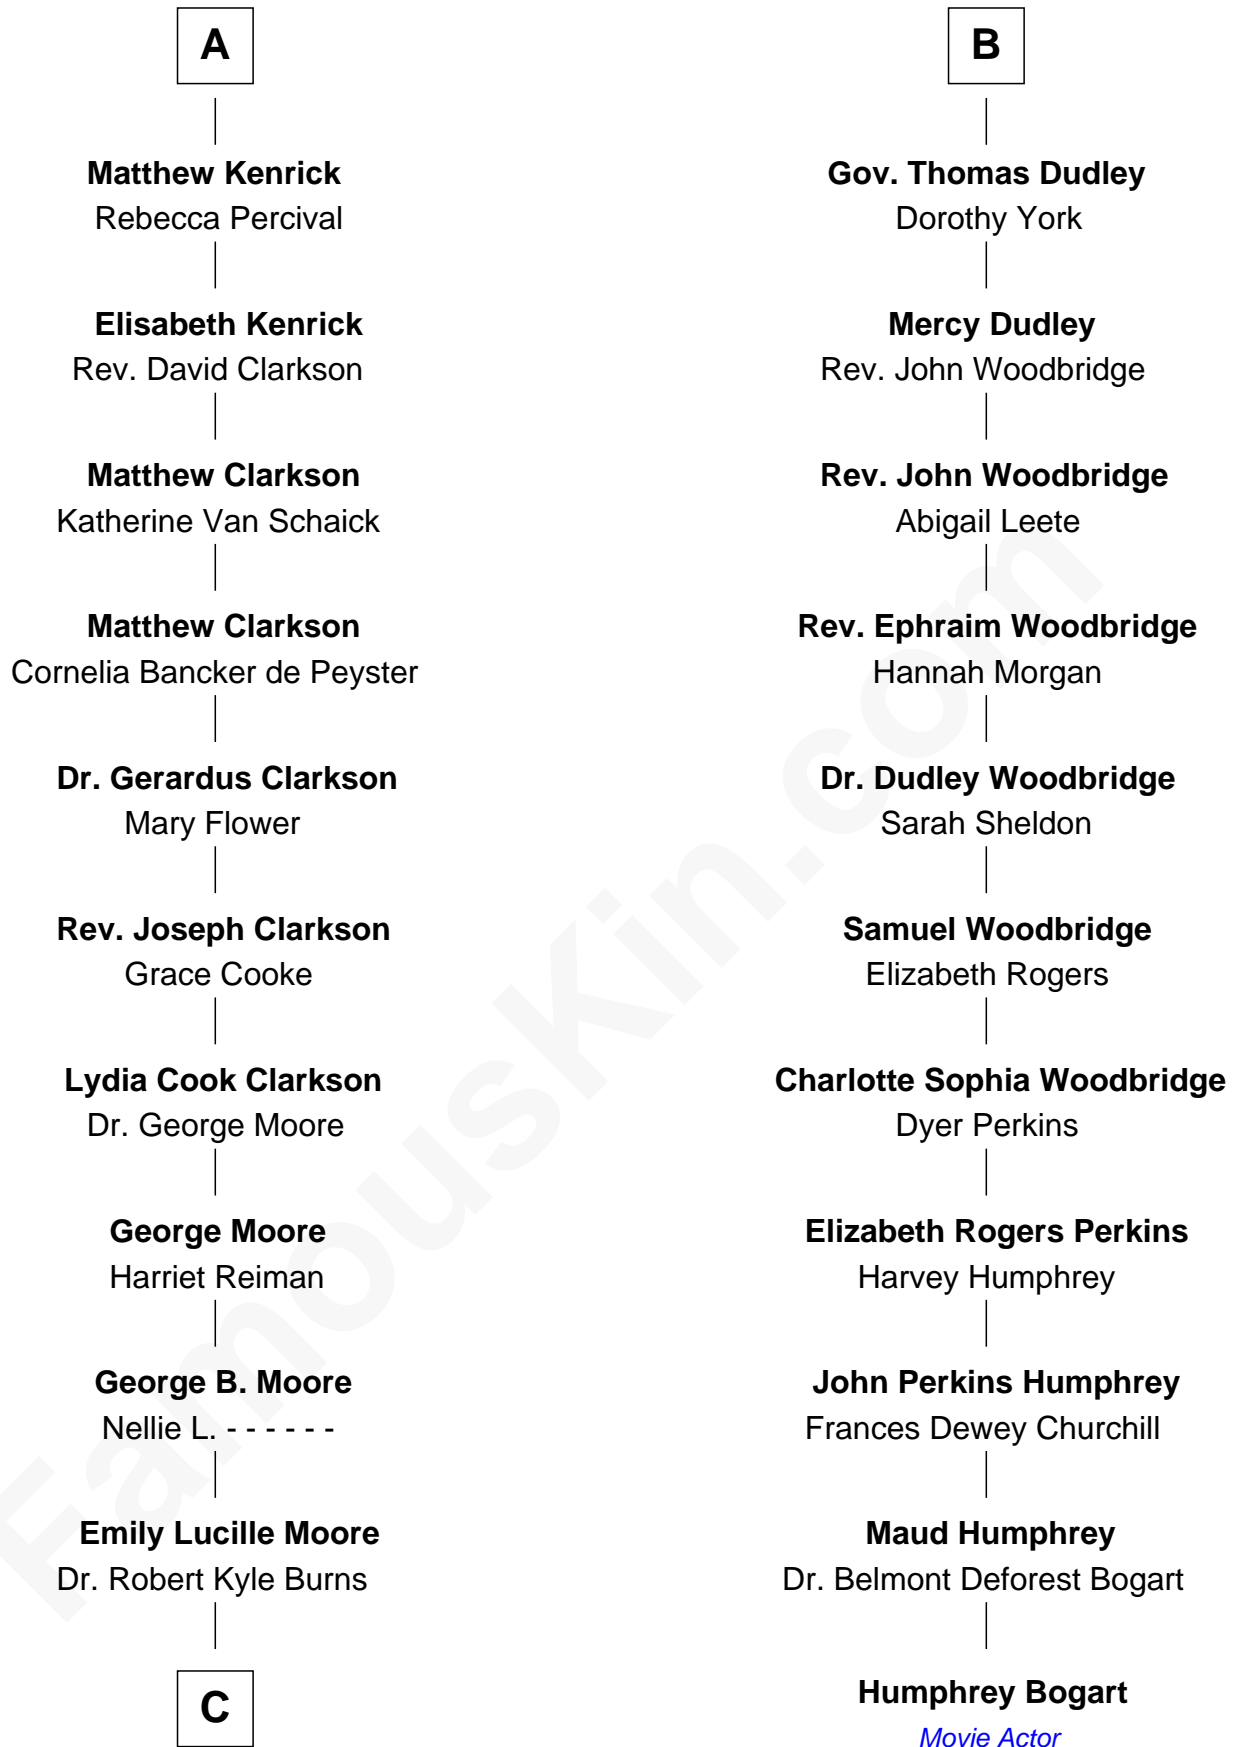

# FamousKin.com Relationship Chart of

**Ken Burns**

*Documentary Filmmaker*

17th cousin 1 time removed of

**Humphrey Bogart**

*Movie Actor*

**Sir Reynold Grey**

*with wife  
Joan Astley*

Elizabeth Harington

**Sir Edward Grey**

-----

**William Bonville**

Katherine Neville

**Agnes Grey**

Richard Mitton

**Cecily Bonville**

Thomas Grey

**Elizabeth Mitton**

Nicholas Grosvenor

**Cecily Grey**

Sir John Sutton

**Eleanor Grosvenor**

Jasper Lodge

**Sir Henry Dudley**

----- Ashton

**Elizabeth Lodge**

John Kenrick

*Probable*

**Roger Dudley**

Susanna Thorne

**A**

**B**