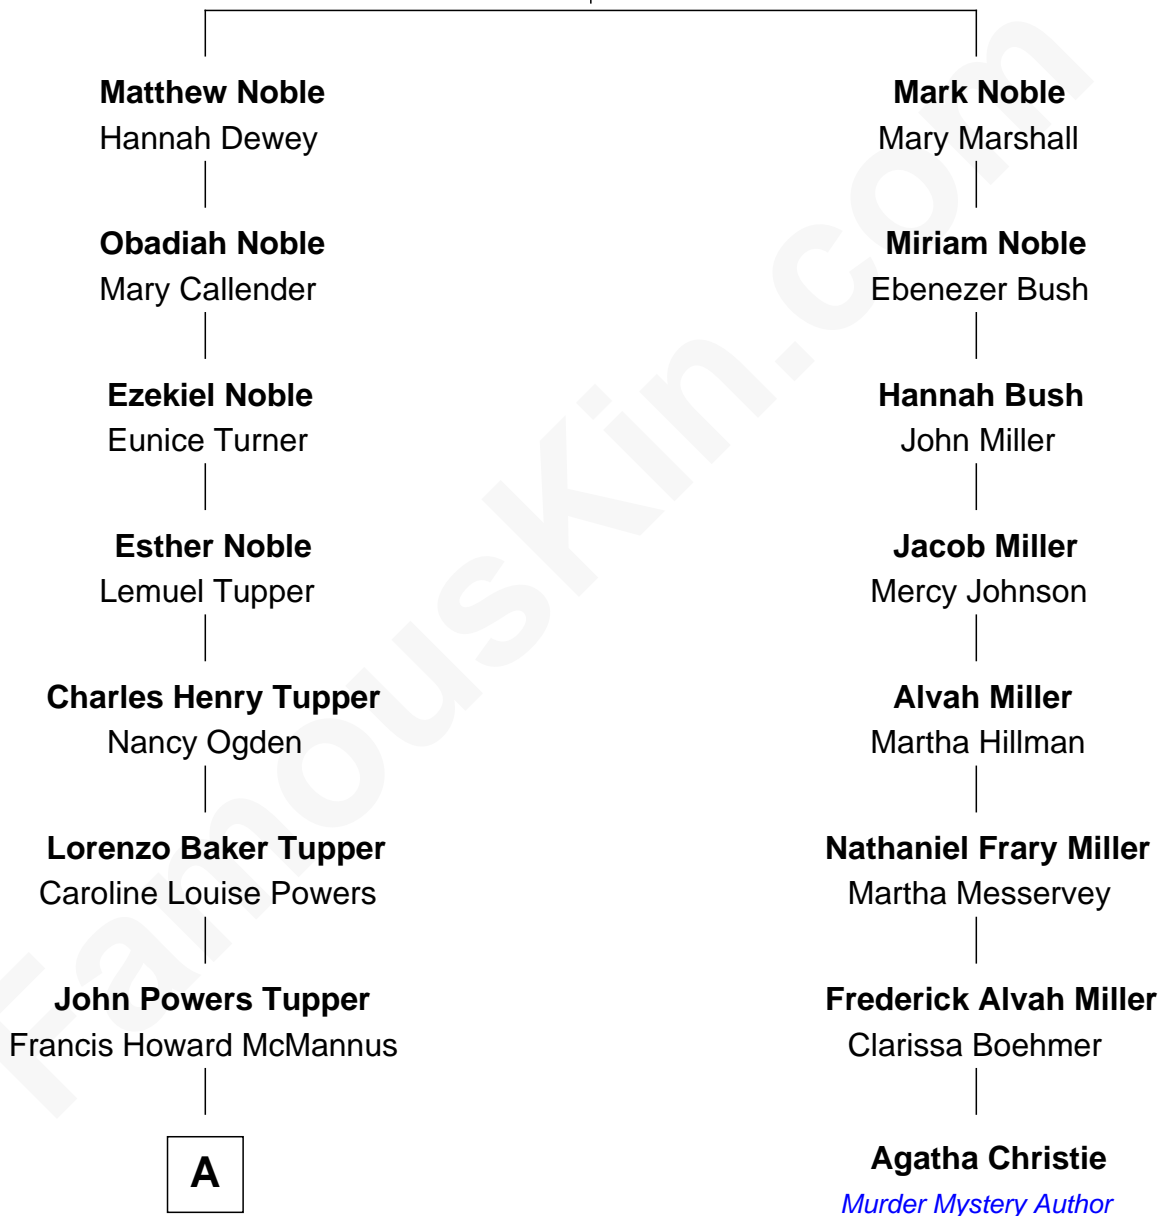

FamousKin.com Relationship Chart of Ken Burns

Documentary Filmmaker

7th cousin 2 times removed of

Agatha Christie

Murder Mystery Author

Thomas Noble
Hannah Warriner

A

—
George Bancroft Tupper

Lyla Morris Smith

—
Lyla Smith Tupper

Robert Kyle Burns

—
Ken Burns

Documentary Filmmaker