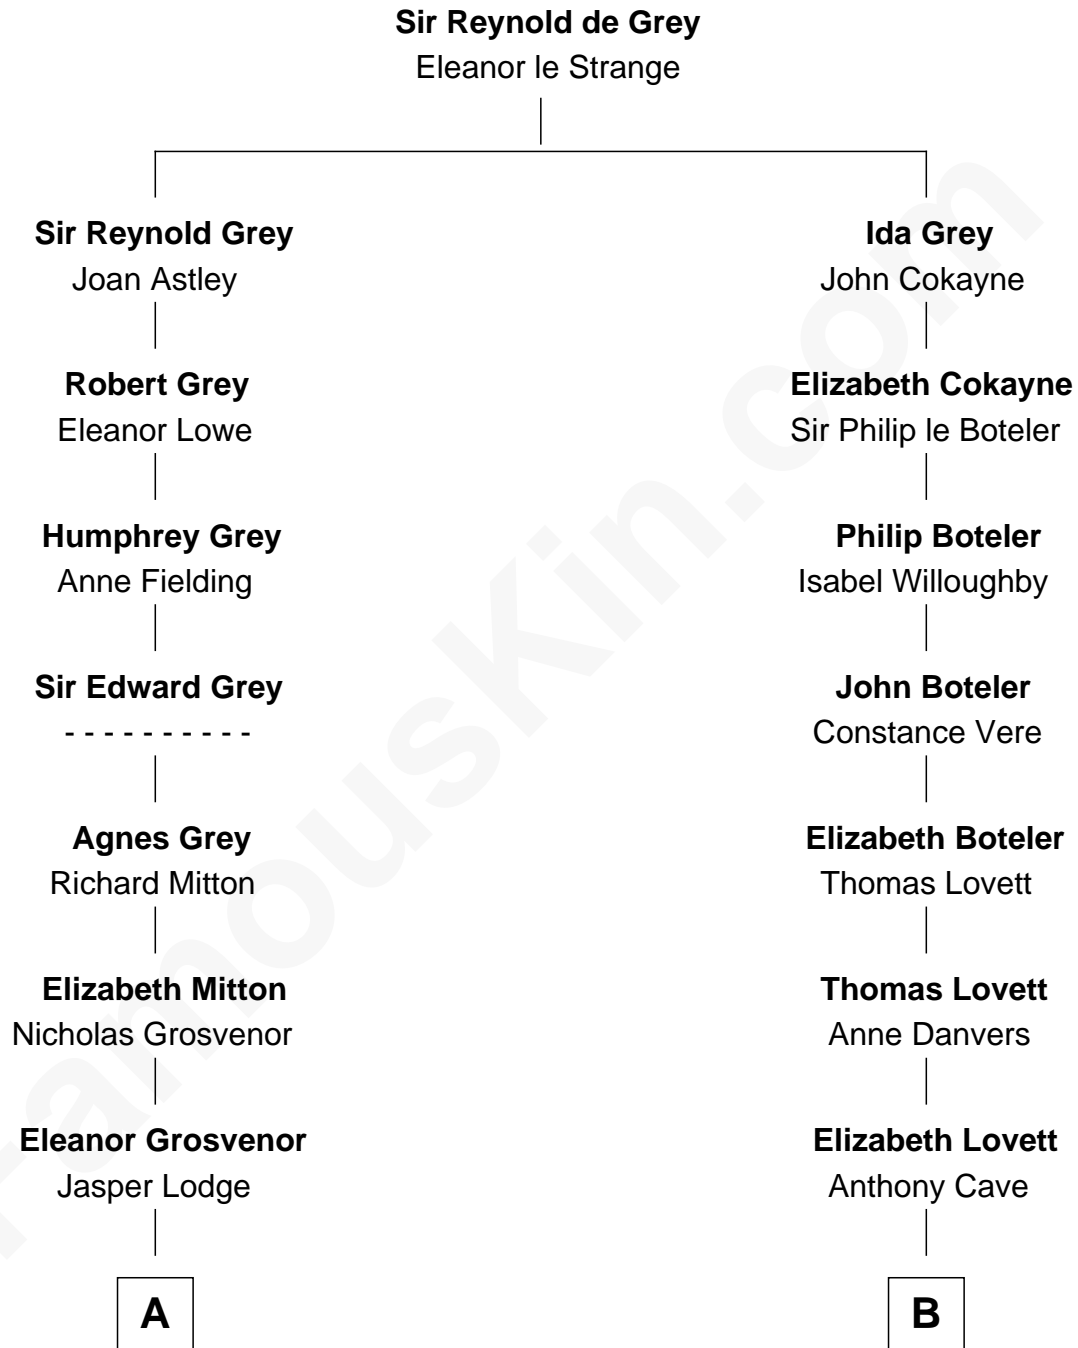

FamousKin.com

Relationship Chart of

Ken Burns

Documentary Filmmaker

16th cousin 3 times removed of

Hetty Green

"The Witch of Wall Street"

C

Emily Lucille Moore
Dr. Robert Kyle Burns

Robert Kyle Burns
Lyla Smith Tupper

Ken Burns
Documentary Filmmaker

FamousKin.com