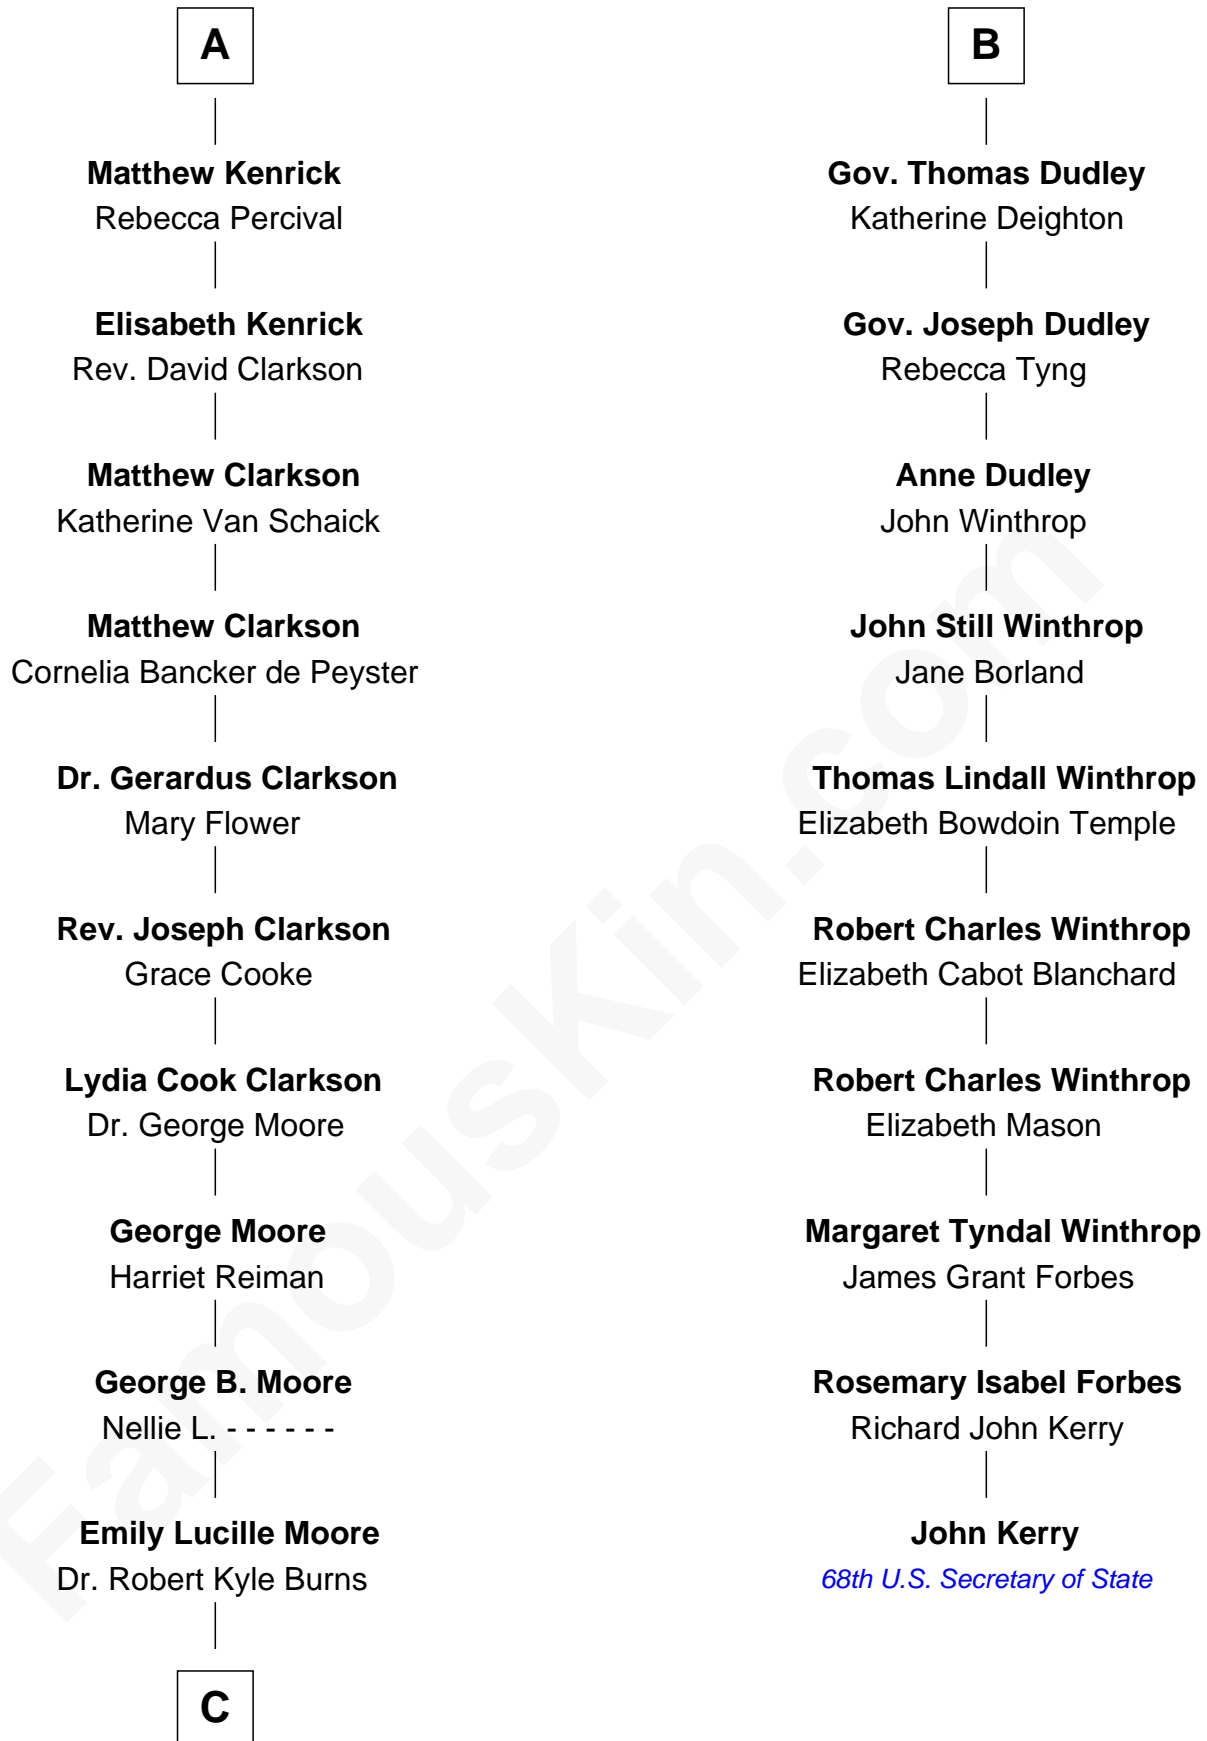

FamousKin.com

Relationship Chart of

Ken Burns

Documentary Filmmaker

16th cousin 2 times removed of

John Kerry

68th U.S. Secretary of State

C