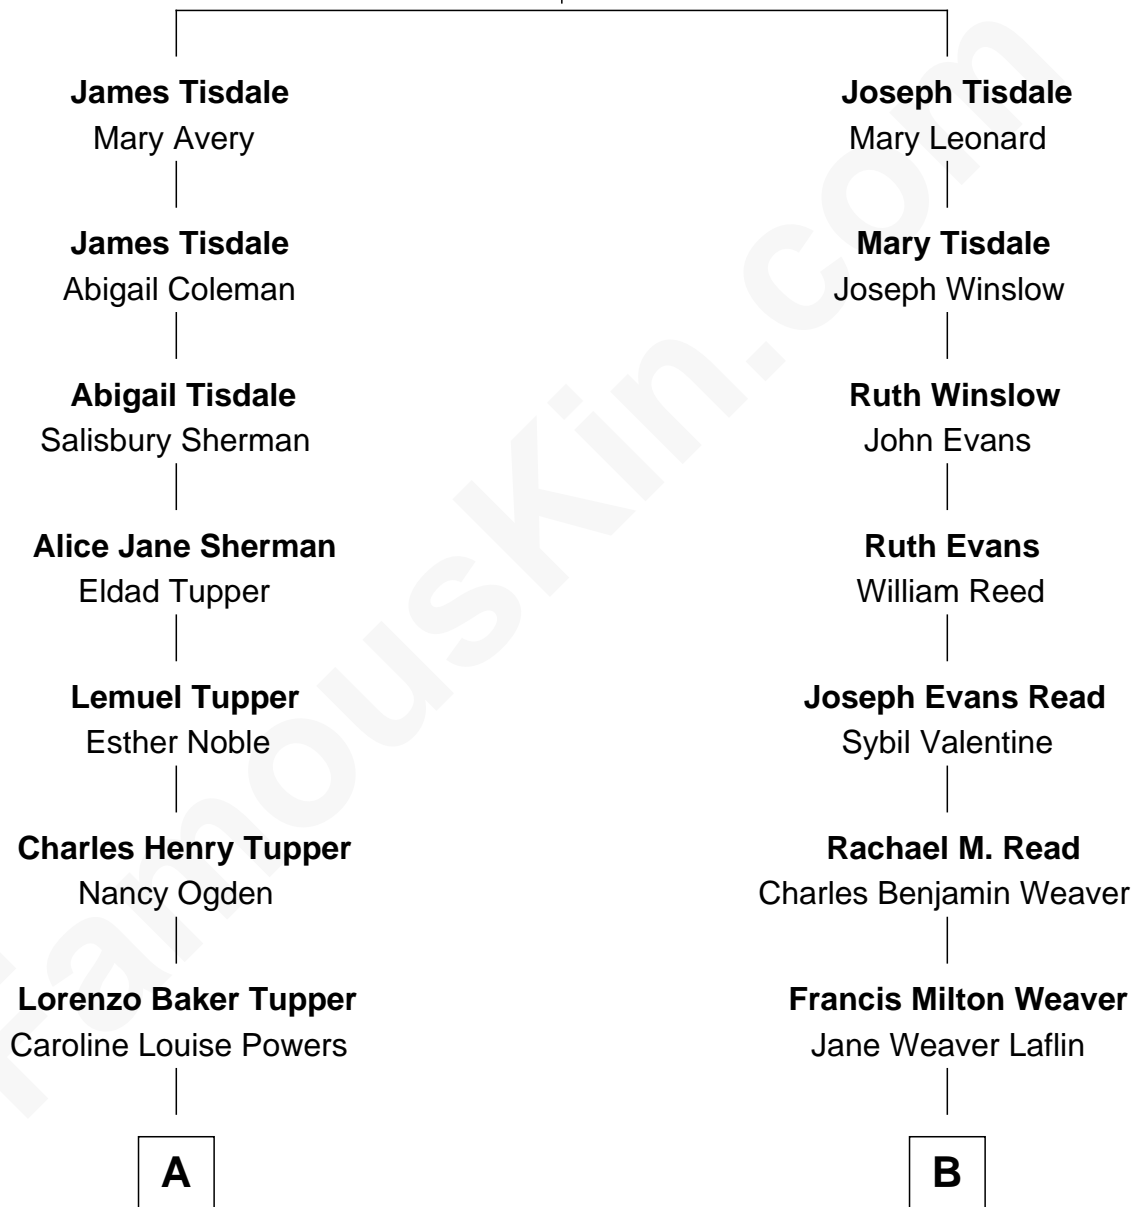

FamousKin.com Relationship Chart of

Ken Burns

Documentary Filmmaker

9th cousin 1 time removed of

Sigourney Weaver

Movie Actress

John Tisdale
Sarah Walker

FamousKin.com