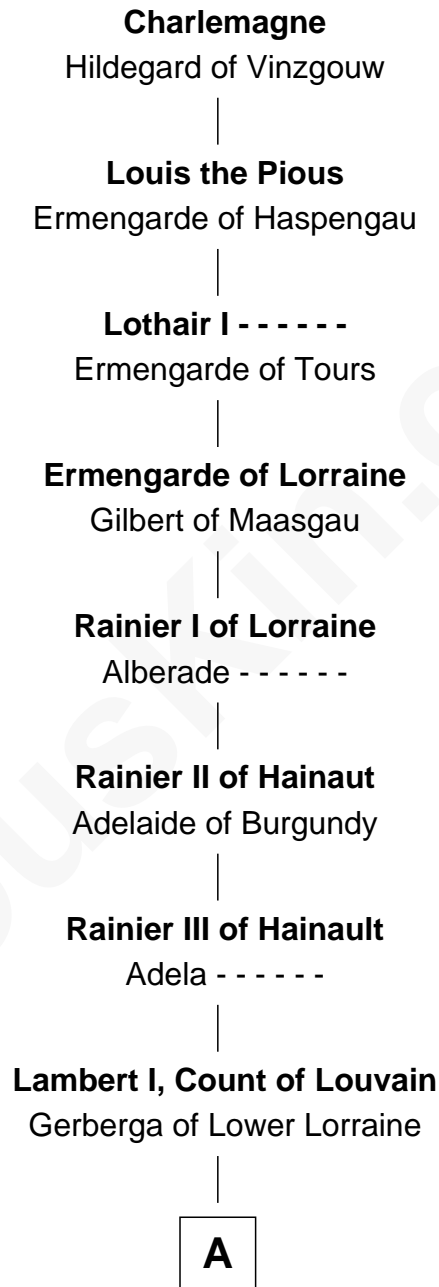

# FamousKin.com Relationship Chart of

**Ken Burns**

*Documentary Filmmaker*

**36th Great-grandson of**

**Charlemagne**

*King of the Franks*

**A**

**Mathilde of Louvain**  
Eustace I of Boulogne

**Lambert II of Lens**  
Adelaide of Normandy

**Judith of Lens**  
Waltheof II of Northumbria

**Maud of Northumberland**  
David I, King of Scotland

**Henry of Huntingdon**  
Ada de Warenne

**David of Huntingdon**  
Maud of Chester

**Ada of Huntingdon**  
Sir Henry de Hastings

**Sir Henry de Hastings**  
Joan de Cantilupe

**Sir John de Hastings**  
Isabel de Valence

**Elizabeth de Hastings**  
Sir Roger de Grey

**B**

**B**

**Sir Reynold de Grey**