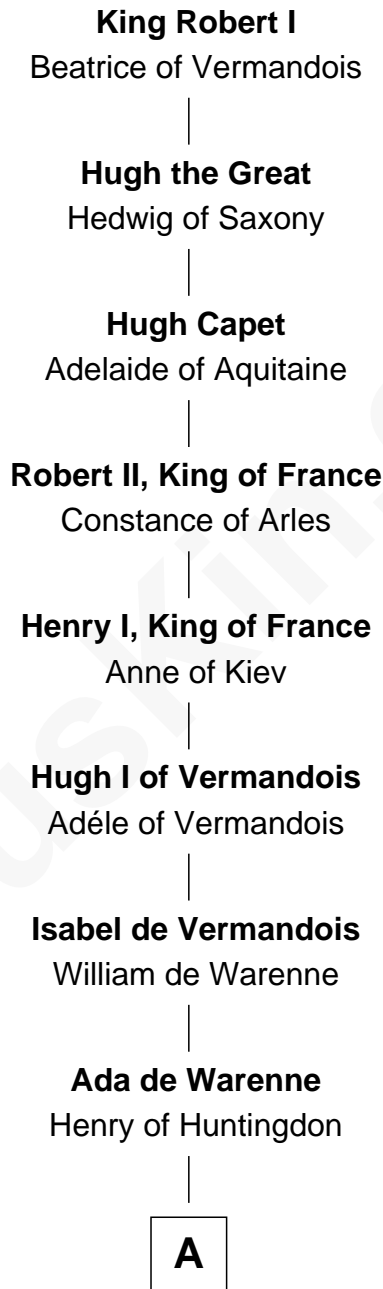

FamousKin.com Relationship Chart of

Ken Burns

Documentary Filmmaker

31st Great-grandson of

King Robert I

King of France

A

David of Huntingdon

Maud of Chester

Ada of Huntingdon

Sir Henry de Hastings

Sir Henry de Hastings

Joan de Cantilupe

Sir John de Hastings

Isabel de Valence

Elizabeth de Hastings

Sir Roger de Grey

Sir Reynold de Grey

Eleanor le Strange

Sir Reynold Grey

Joan Astley

Robert Grey

Eleanor Lowe

Humphrey Grey