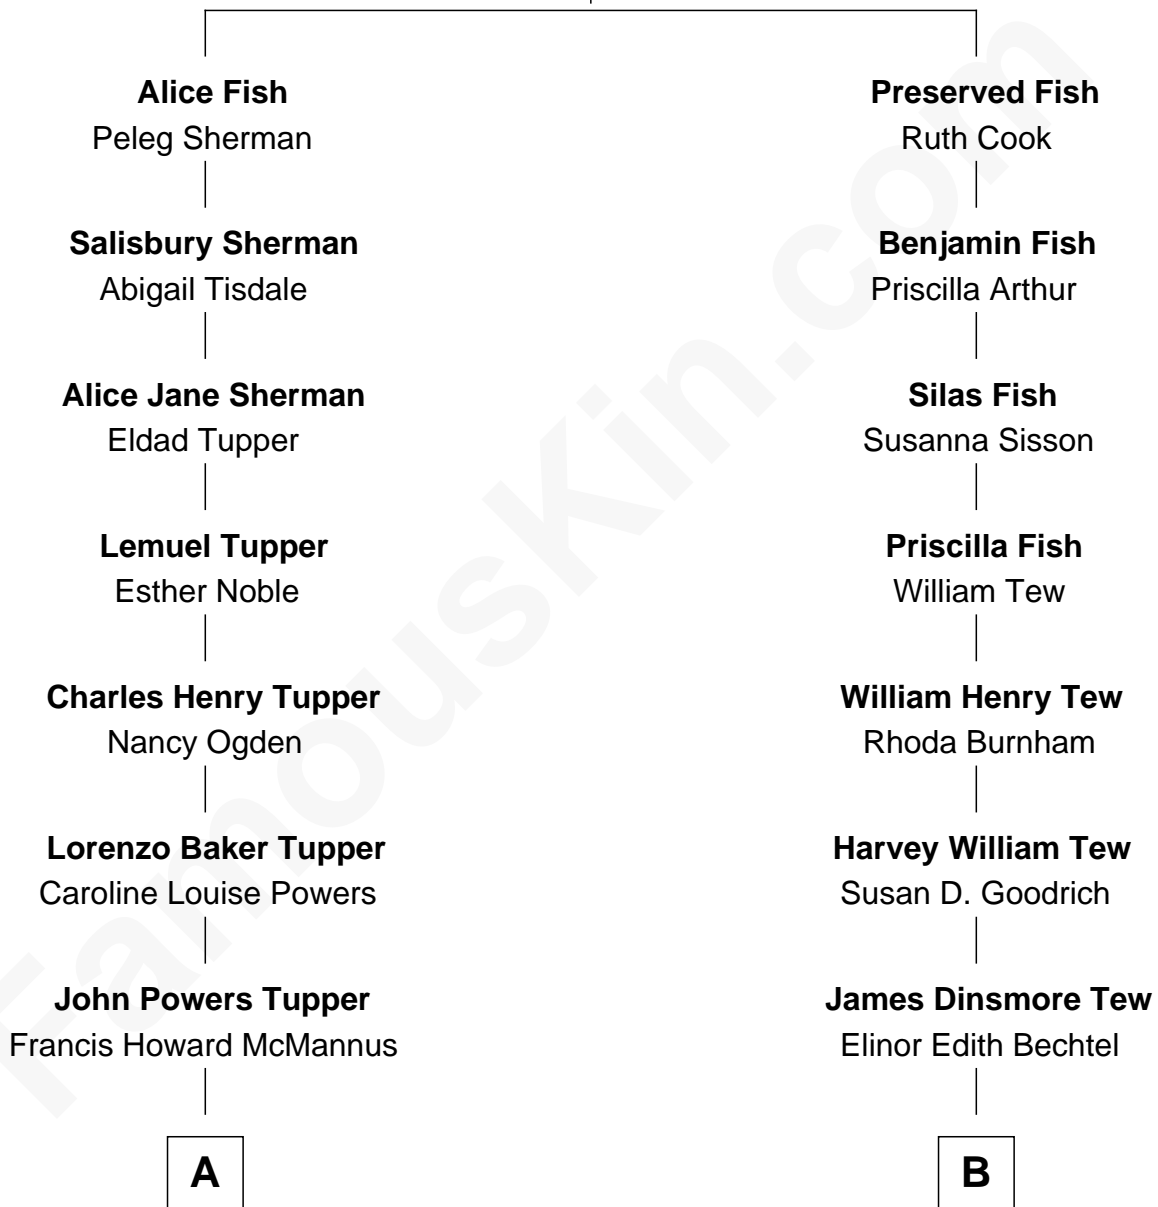

# FamousKin.com Relationship Chart of

**Ken Burns**

*Documentary Filmmaker*

9th cousin of

**Paget Brewster**

*TV Actress*

**Thomas Fish**  
Grizzel Strange

FamousKin.com